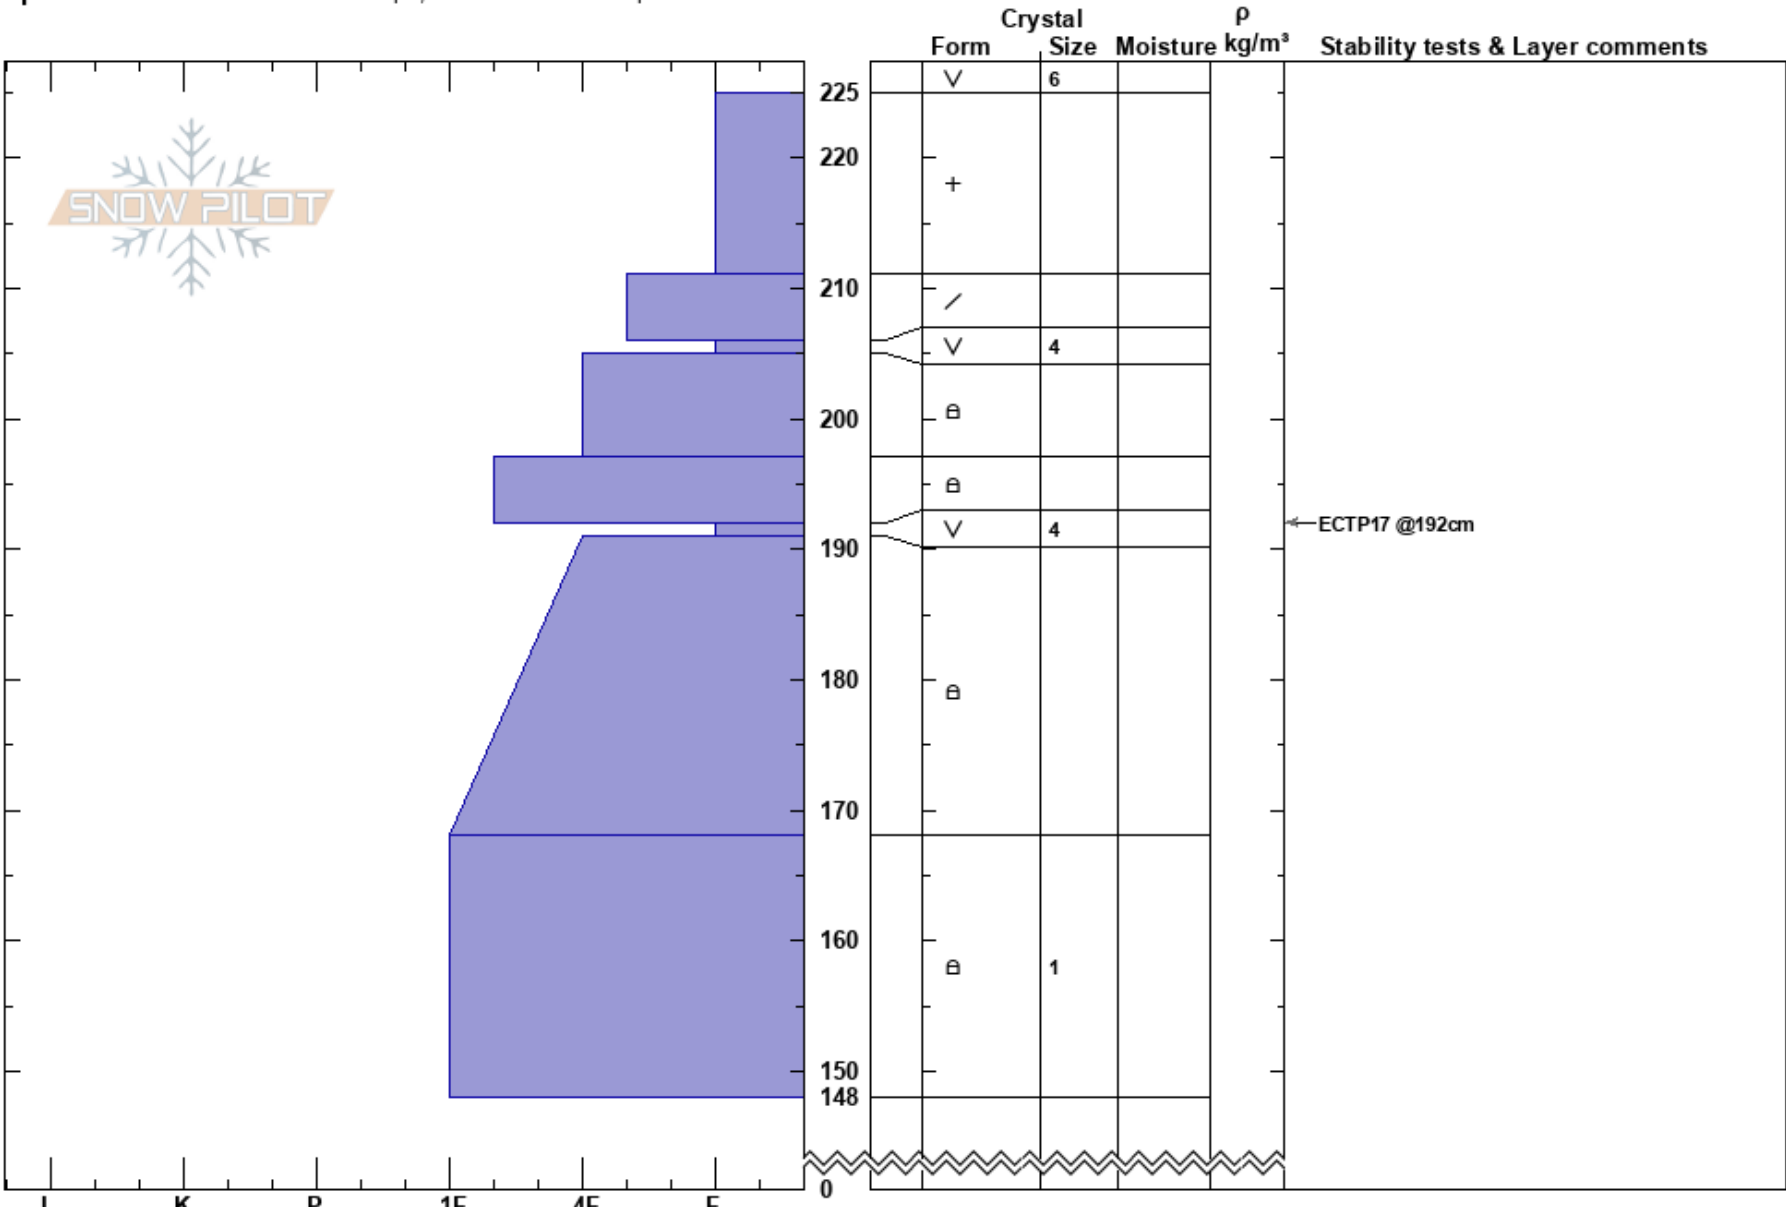

Yale Creek Pass
 Centennial Range
 ID
 Elevation: 8852 ft
 Aspect: 340°
 Specifics: Snowmobile tracks on slope; We snowmobiled slope

Dave Zinn
 02/07/2023 - 11:30am
 Co-ord: 44.54956N, -111.47348W
 Slope Angle: 15°
 Wind Loading: no

Stability: Fair
 Air Temperature:
 Sky Cover: CLR
 Precipitation:
 Wind: NW Moderate

HS:225
 192-191cm: Problematic layer

Notes: