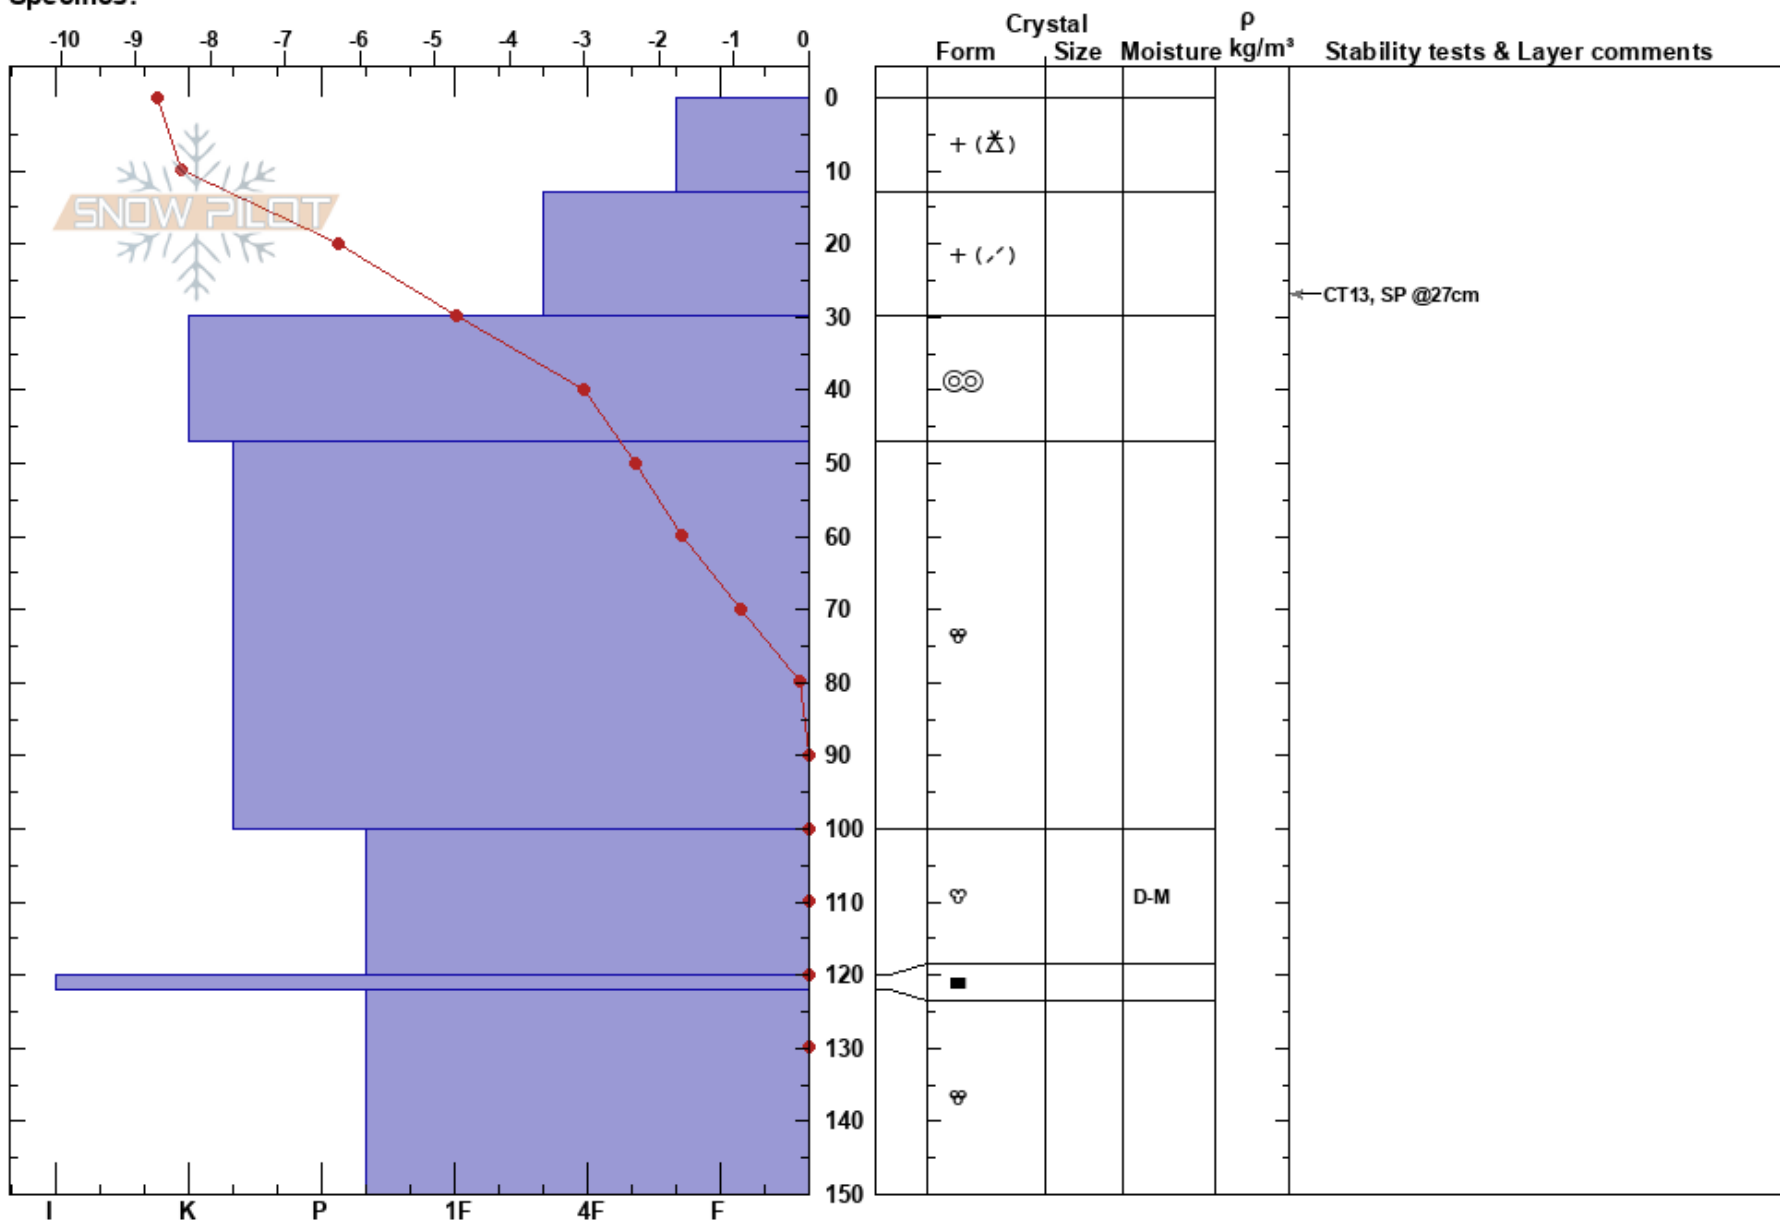

Klettahnjúkur skarðdal
 Tröllaskagi
 Iceland
 Elevation: 580 m
 Aspect: NE
 Specifics:

Gestur Hansson
 09/02/2023 - 09:30
 Co-ord: 66.43007N, -22.33521W
 Slope Angle: 32°
 Wind Loading:

Stability:
 Air Temperature: -9°C
 Sky Cover: BKN
 Precipitation: S-1
 Wind: SE Light Breeze

HS:150
 PF:35
 13-30cm: Problematic layer

Notes: Þunnir vindflekar í flestum viðhorfum ofan á frostþýðu skel