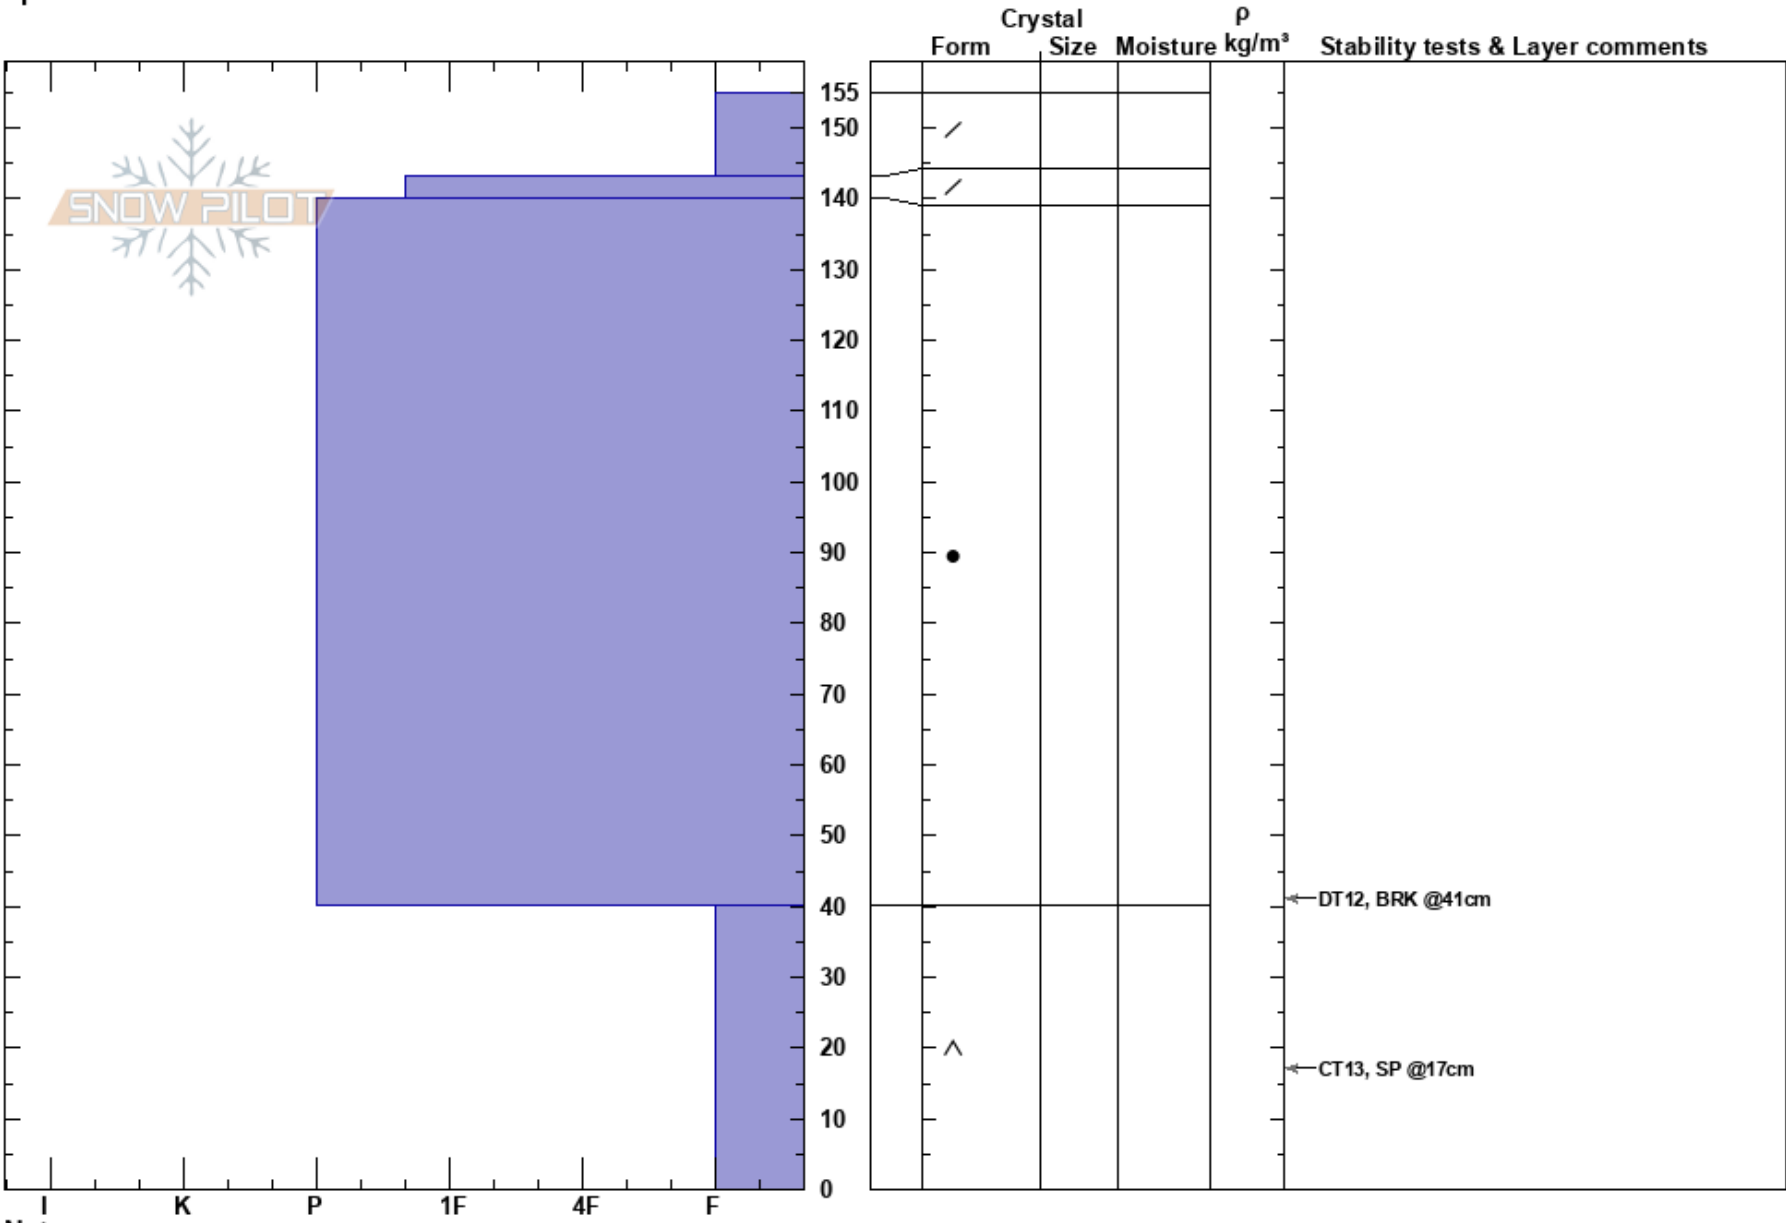

Upper Prospect Bowl
 San Juan Range
 CO
Elevation: 11577 ft
Aspect: SE
Specifics:

Brian Larson
 02/08/2023 - 1:30pm
Co-ord: 37.83010N, -107.69033W
Slope Angle: 5°
Wind Loading: previous

Stability:
Air Temperature: 0°C
Sky Cover: CLR
Precipitation: NO
Wind: Calm

Layer Notes:

HS:155
PF:35
PS:10

Notes: