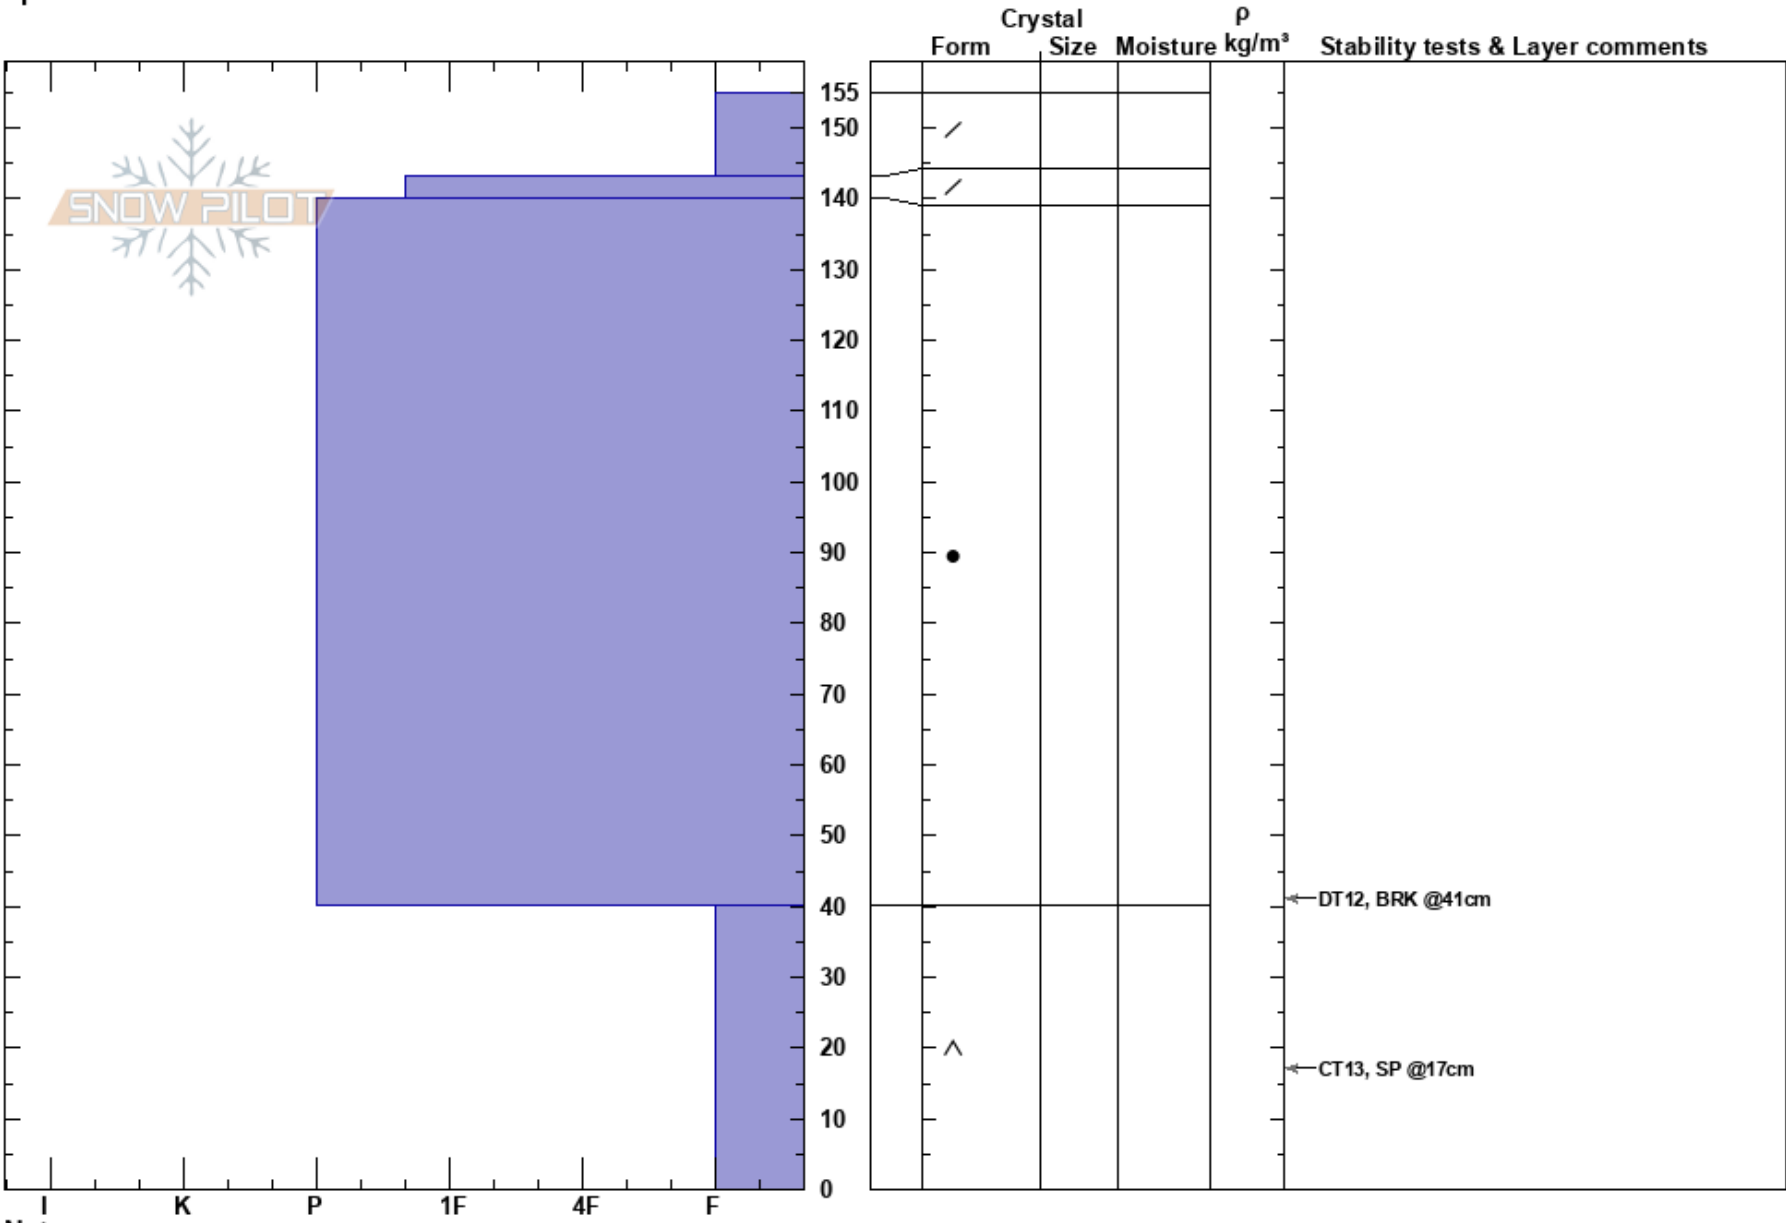

Upper Prospect Bowl
 San Juan Range
 CO
Elevation: 11577 ft
Aspect: SE
Specifics:

Brian Larson
 02/08/2023 - 1:30pm
Co-ord: 37.83010N, -107.69033W
Slope Angle: 5°
Wind Loading: previous

Stability:
Air Temperature: 0°C
Sky Cover: CLR
Precipitation: NO
Wind: Calm

Layer Notes:

HS: 155
PF: 35
PS: 10

Notes: