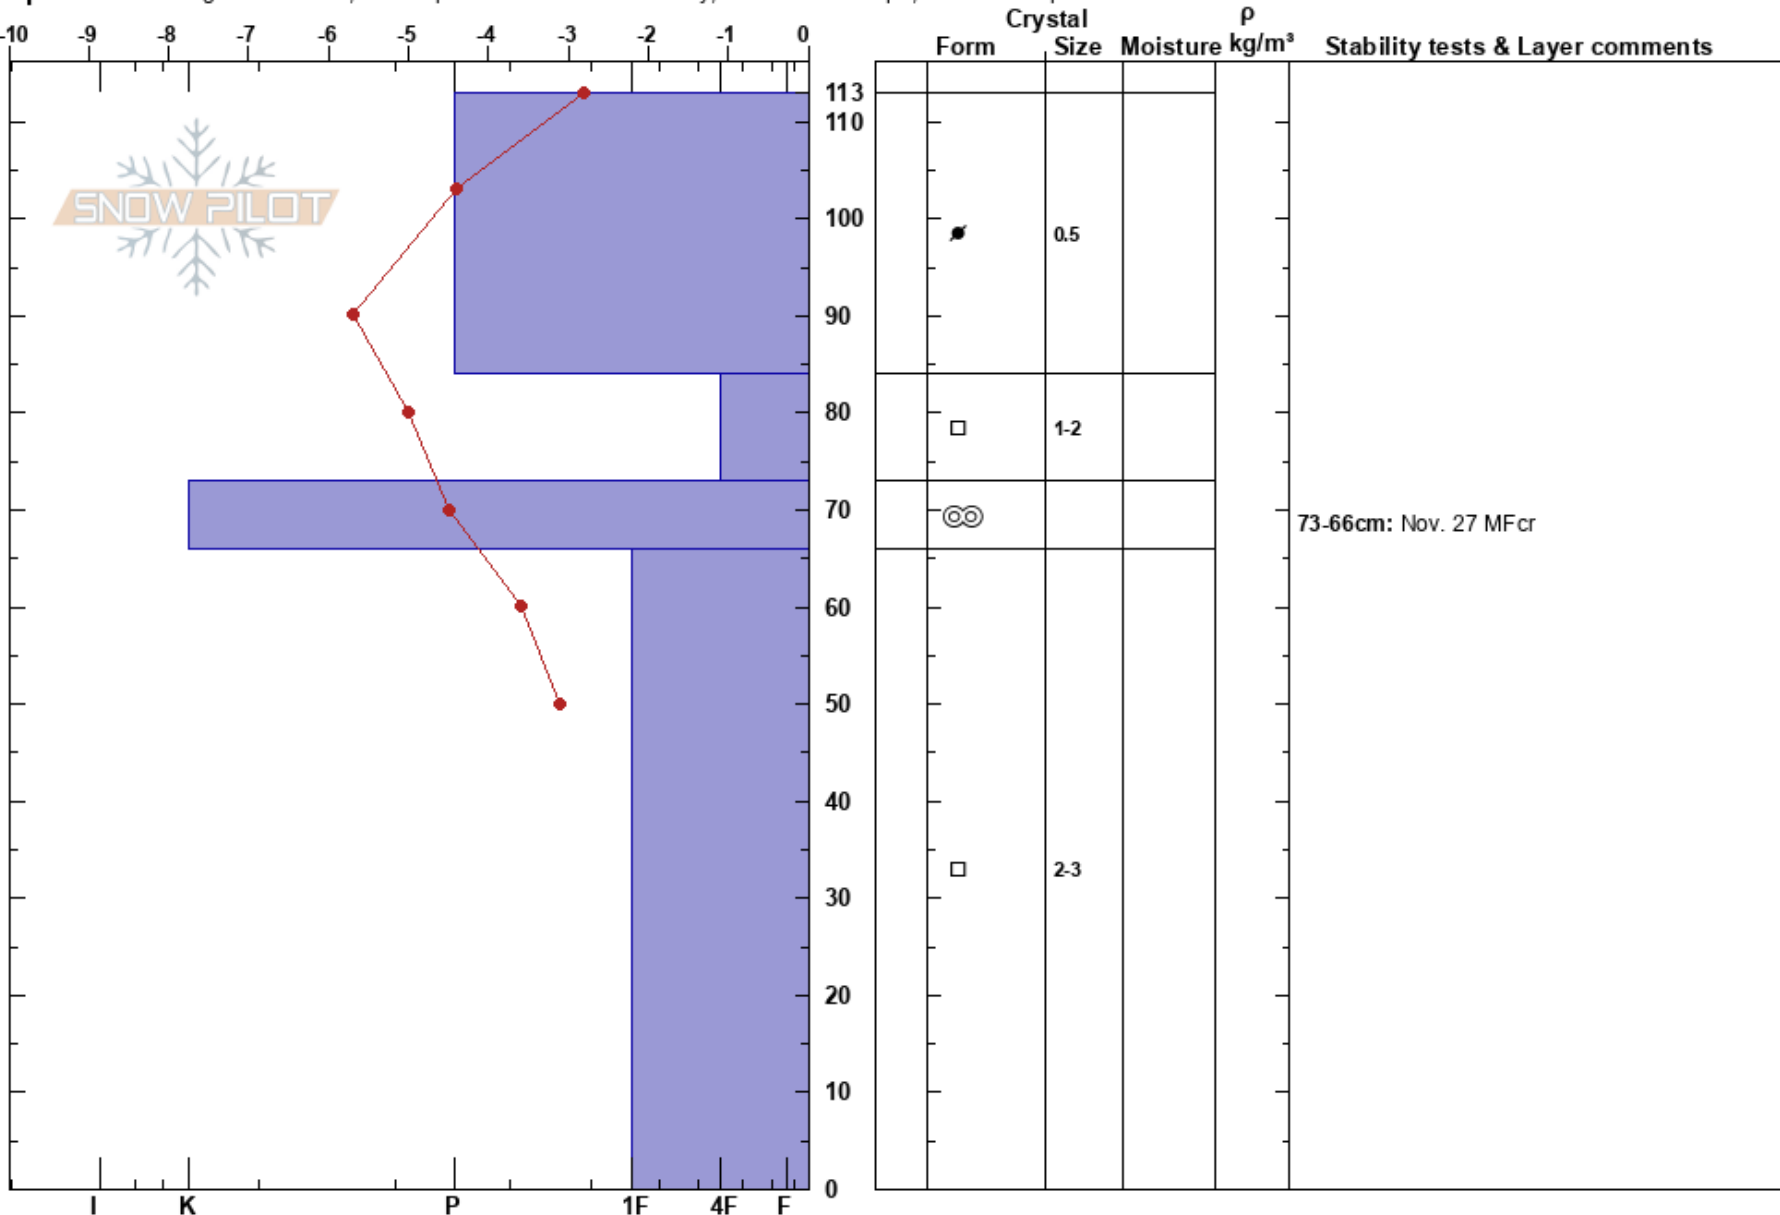

High Rustler  
 Canadian Rockies  
 AB  
 Elevation: 2100 m  
 Aspect: 60°

Nata de Leeuw  
 04/01/2018 - 11:00  
 Co-ord: 49.30524N, -114.44085W  
 Slope Angle:  
 Wind Loading:

Stability:  
 Air Temperature: 0.8°C  
 Sky Cover: FEW  
 Precipitation: NO  
 Wind: Calm

HS:113  
 Layer Notes:  
 84-73cm: Problematic layer  
 73-66cm: Nov. 27 MFcr

Specifics: Pit dug in a Ski Area; Pit is representative of backcountry; Ski tracks on slope; We skied slope

Notes: Test pit to determine depth of FC and MFCr