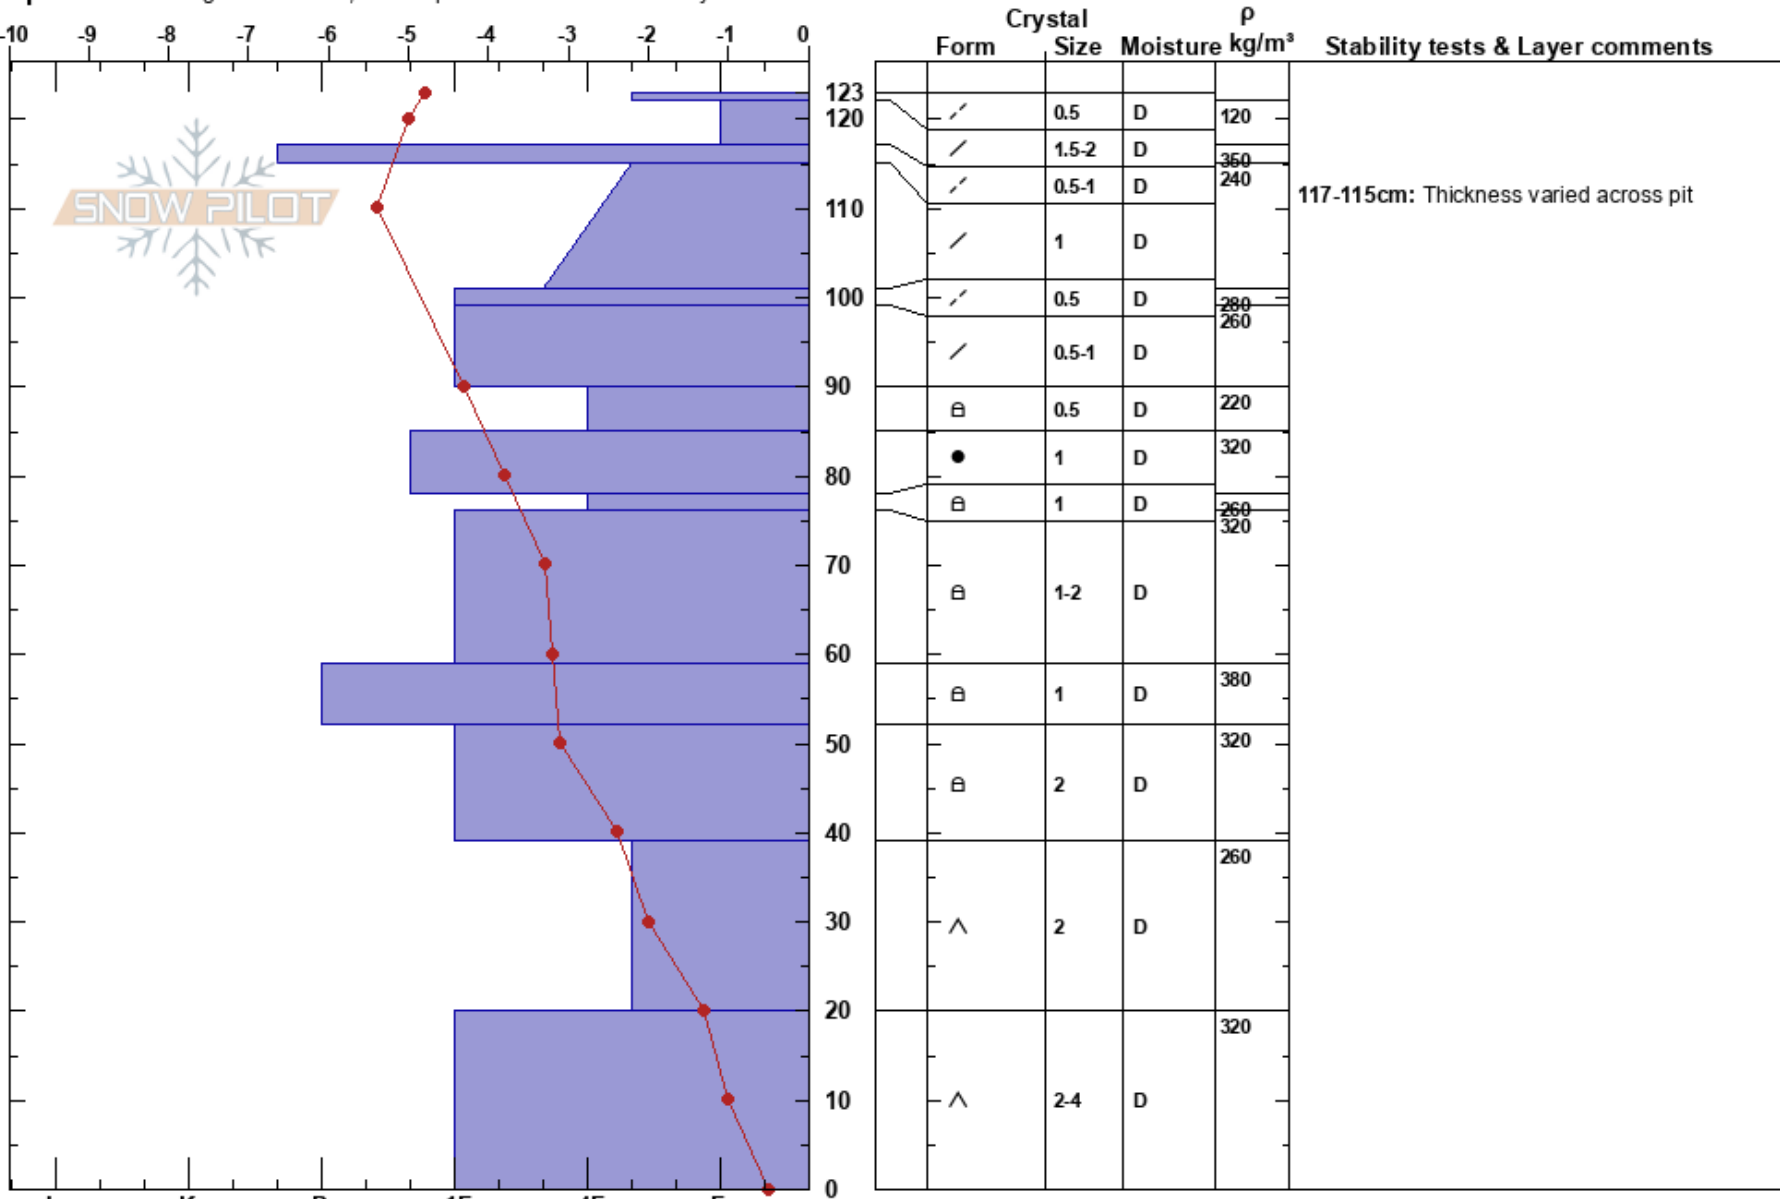

Namaste Slope
 Madison Range-N
 MT
 Elevation: 8723 ft
 Aspect: E

Sam Verplanck
 02/07/2023 - 11:00am
 Co-ord: 45.23250N, -111.47674W
 Slope Angle: 15°
 Wind Loading: no

Stability:
 Air Temperature: -2.7°C
 Sky Cover: CLR
 Precipitation: NO
 Wind: S Light Breeze

HS:123
 Layer Notes:
 117-115cm: Thickness varied across pit
 90-85cm: Problematic layer

Specifics: Pit dug in a Ski Area; Pit is representative of backcountry

Notes: Thin layer density measurements include some snow from above and below layer.