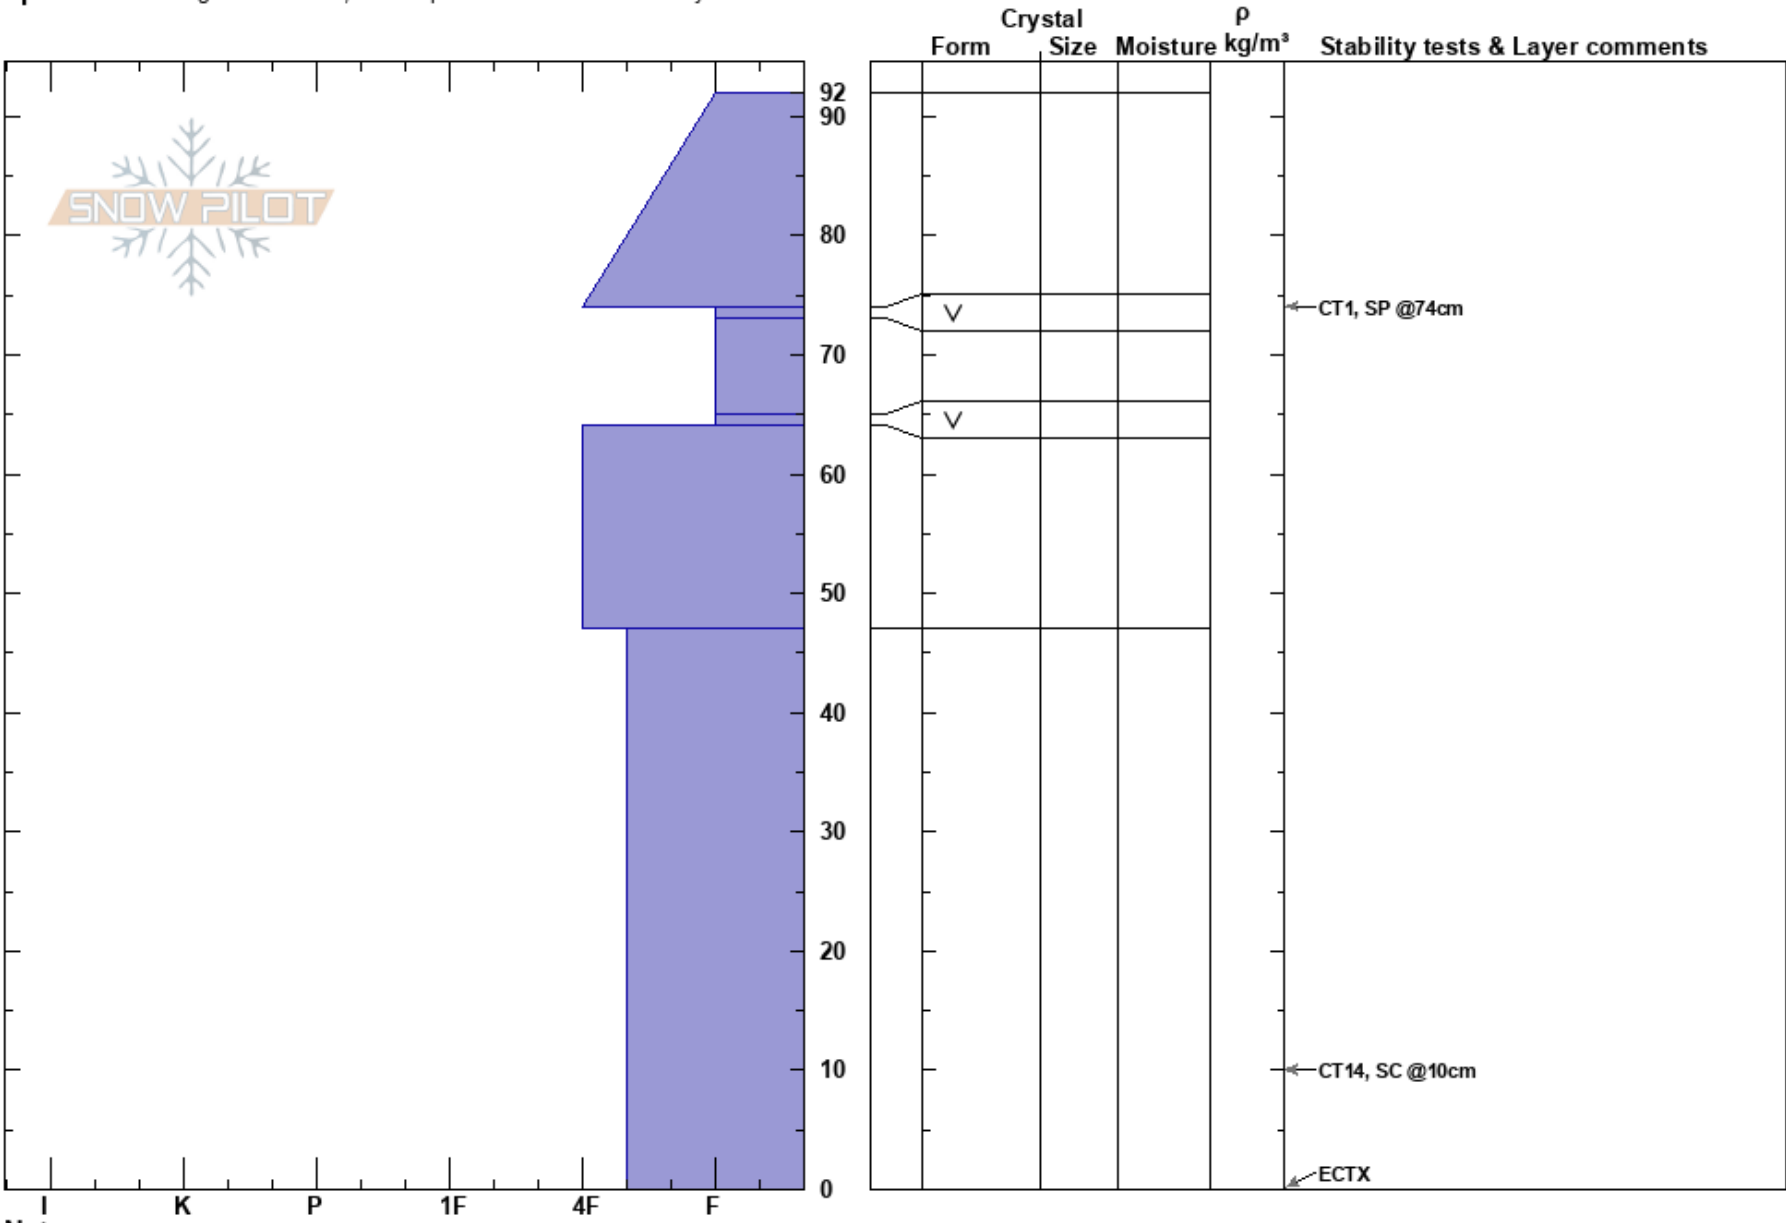

Goldie Shoulder Left
 purcell
 BC
 Elevation: 2440 m
 Aspect: E
 Specifics: Pit dug in a Ski Area; Pit is representative of backcountry

Panorama Avalanche Office
 08/02/2023 - 11:20
 Co-ord:
 Slope Angle: 32°
 Wind Loading:

Stability:
 Air Temperature:
 Sky Cover: SCT
 Precipitation: NO
 Wind: W Light Breeze

HS:92
 PF:60

Layer Notes:

Notes: Mid Nov PWL @ 34cm