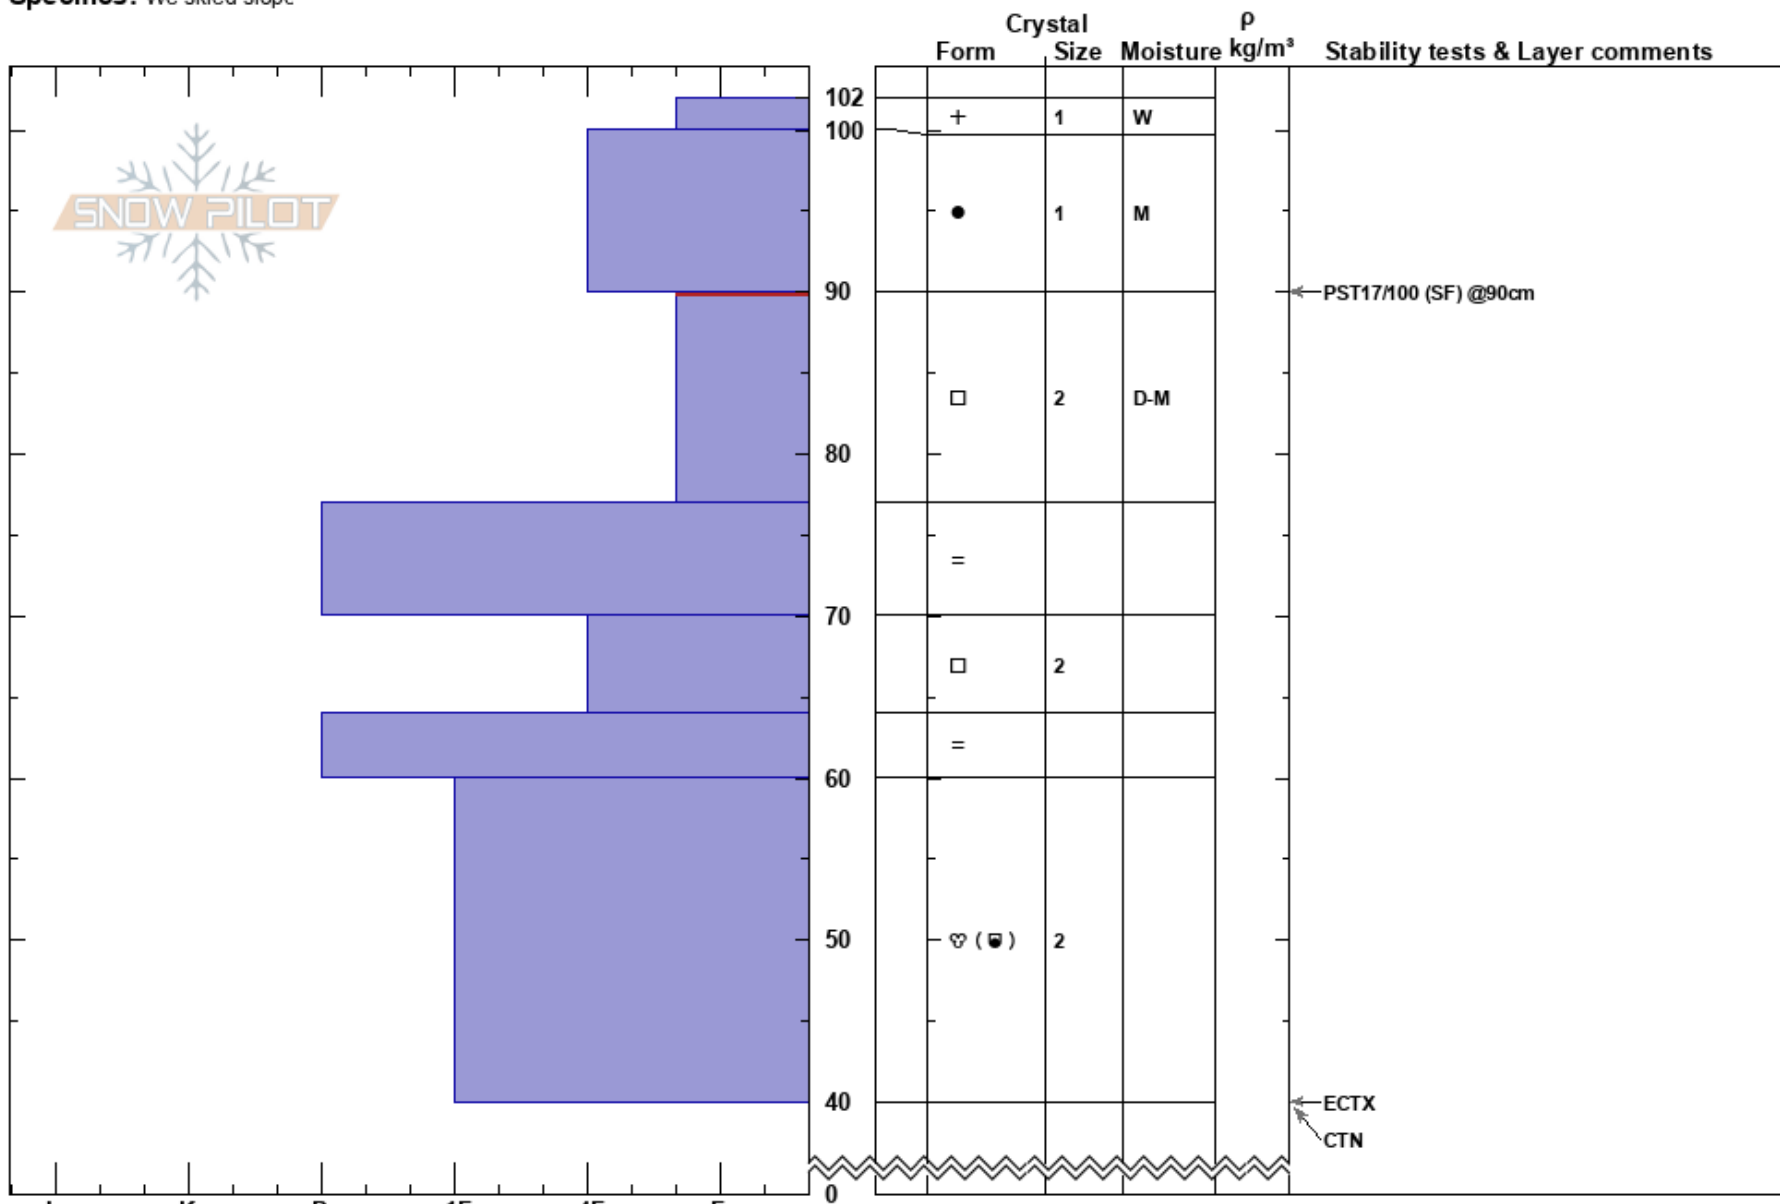

Chickadee Ridge  
 Carson Range  
 NV  
**Elevation:** 8860 ft  
**Aspect:** 340°  
**Specifics:** We skied slope

Brandon Schwartz  
 01/04/2018 - 11:30am  
**Co-ord:** 39.29363N, -119.90345W  
**Slope Angle:** 22°  
**Wind Loading:** no

**Stability:** Good **HS:** 102 **Layer Notes:**  
**Air Temperature:** 1.5°C **PS:** 10 90-77cm: Problematic layer  
**Sky Cover:** BKN  
**Precipitation:** NO  
**Wind:** SW Light Breeze

**Notes:** Pit dug in near treeline terrain. Snowpack conducive to loose wet avalanche activity.