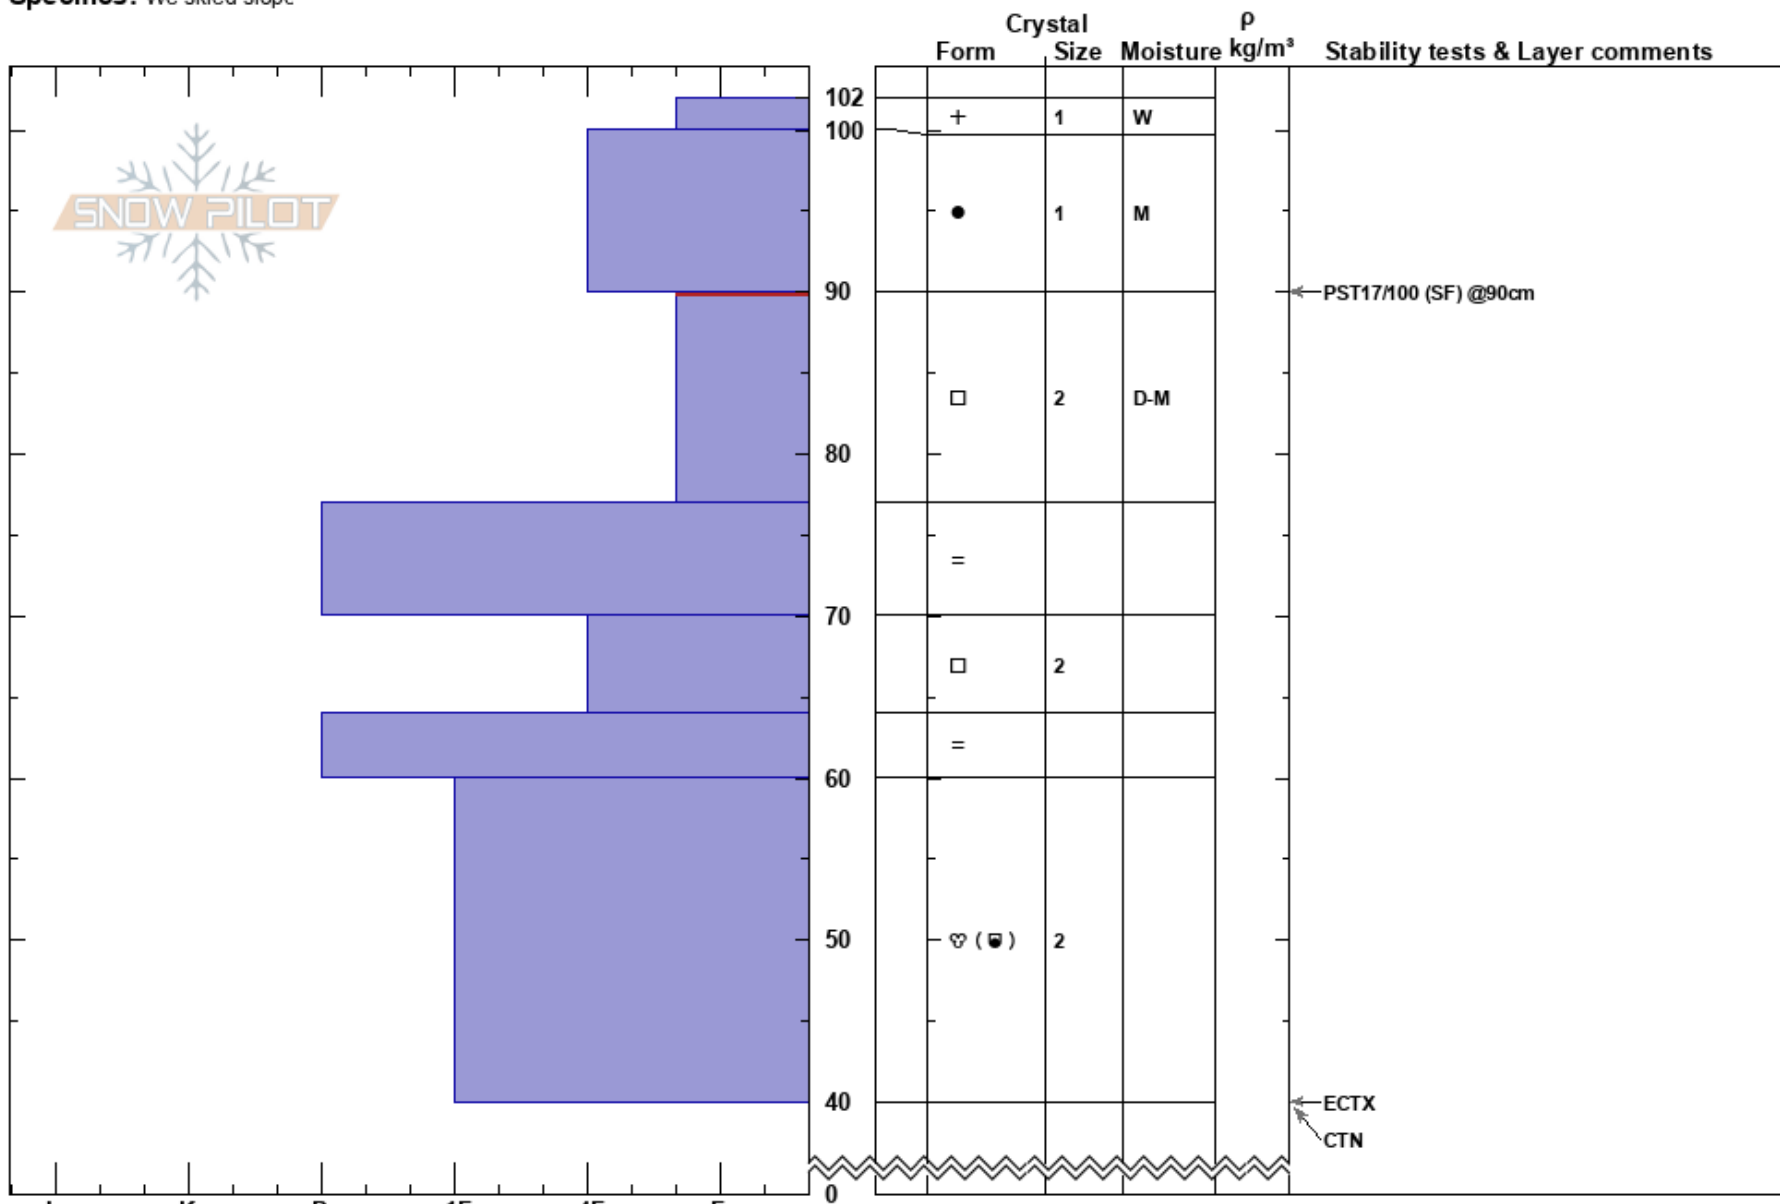

Chickadee Ridge
 Carson Range
 NV
Elevation: 8860 ft
Aspect: 340°
Specifics: We skied slope

Brandon Schwartz
 01/04/2018 - 11:30am
Co-ord: 39.29363N, -119.90345W
Slope Angle: 22°
Wind Loading: no

Stability: Good **HS:**102 **Layer Notes:**
Air Temperature: 1.5°C **PS:** 10 90-77cm:Problematic layer
Sky Cover: BKN
Precipitation: NO
Wind: SW Light Breeze

Notes: Pit dug in near treeline terrain. Snowpack conducive to loose wet avalanche activity.