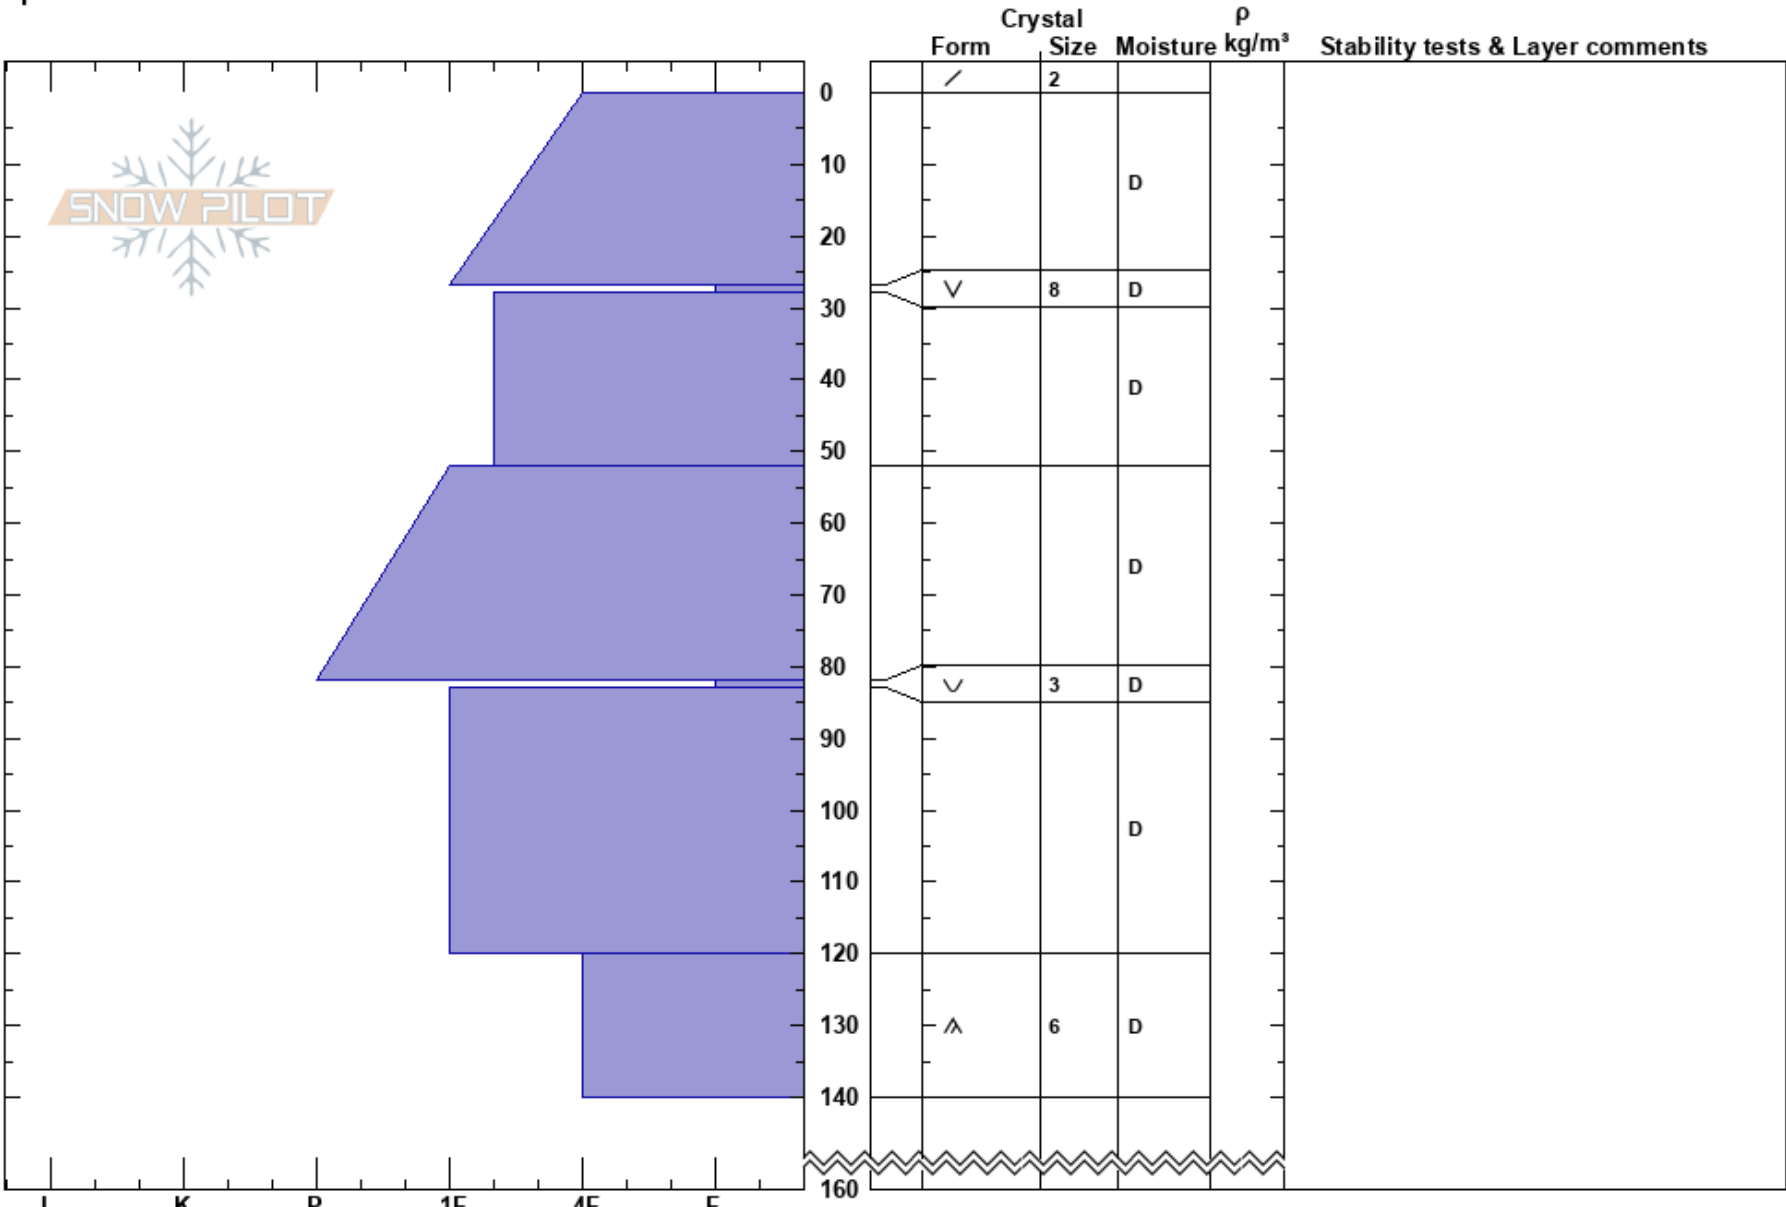

Goldie west
 Purcell
 BC
 Elevation: 2470 m
 Aspect: NW
 Specifics:

Panorama Avalanche Office
 08/02/2023 - 13:00
 Co-ord:
 Slope Angle: 34°
 Wind Loading: previous

Stability:
 Air Temperature:
 Sky Cover: FEW
 Precipitation: NO
 Wind: SW Light Breeze

HS:160
 PF:45
 PS:15
 Layer Notes:

Notes: