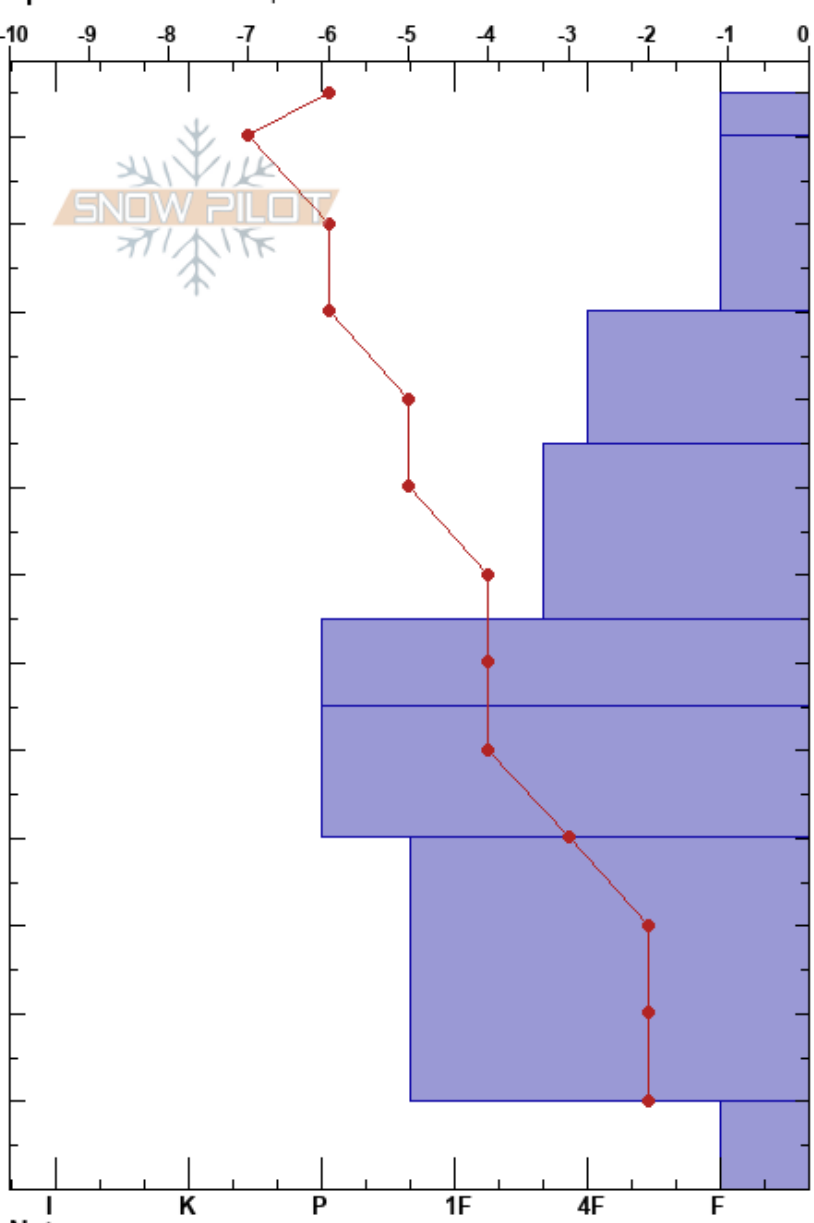

Hessie 1
 Front Range
 CO
 Elevation: 10172 ft
 Aspect: E
 Specifics: We skied slope

Jack Detwiler
 02/06/2023 - 12:00pm
 Co-ord: 39.95554N, -105.63127W
 Slope Angle: 30°
 Wind Loading: yes

Stability: **HS:125**
 Air Temperature: -9°C
 Sky Cover: CLR
 Precipitation: NO
 Wind: N Moderate
 Layer Notes:
 10-0cm: Problematic layer

Height (cm)	Crystal		Moisture	ρ kg/m ³	Stability tests & Layer comments
	Form	Size			
125		1			
120	*	1			
110	*	1			
100					
90	/	1			← CT22 @90cm
80					
70	+	1			
60	⊖	1			
50	⊖	1			
40					
30	^	2			
20					
10					← CT23 @10cm ← ECTPV @10cm
0	^	3			