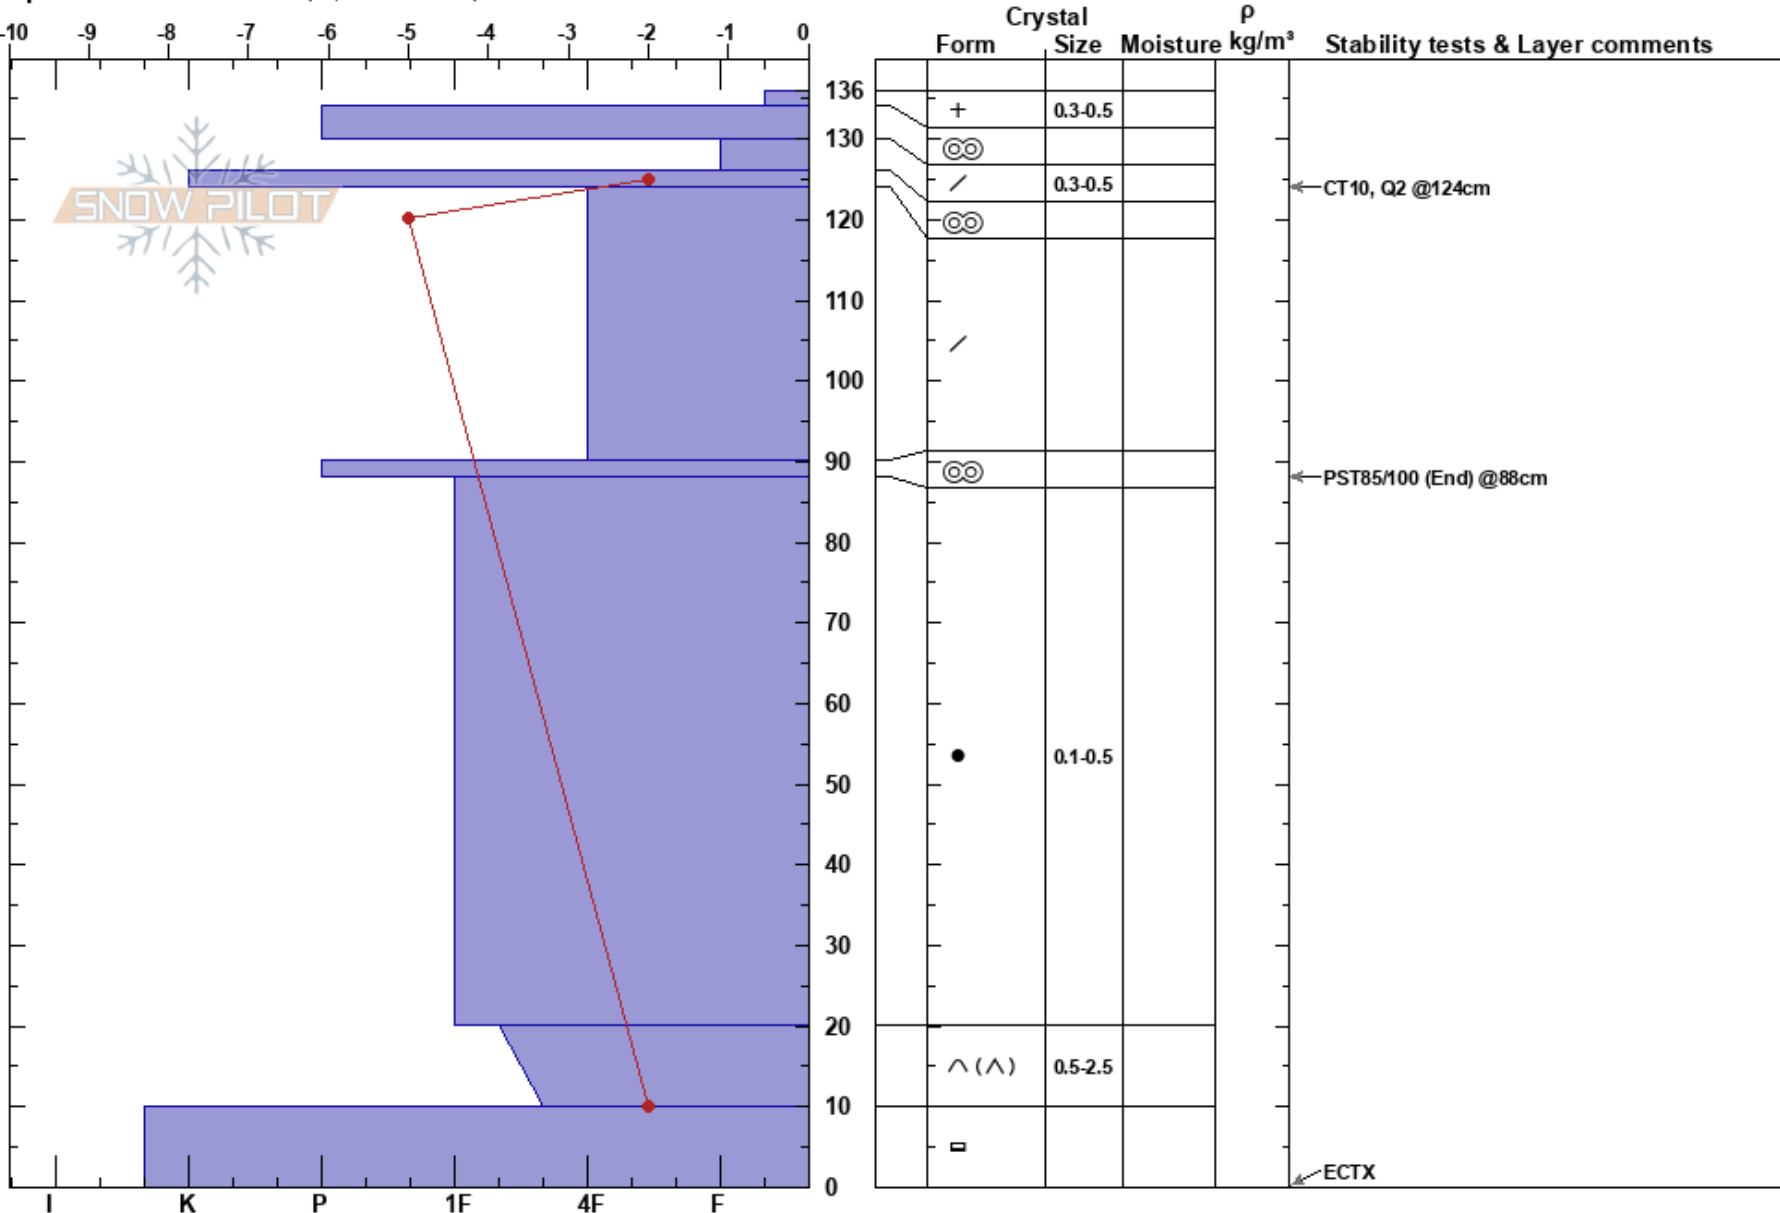

Cement Creek - Mogul
San Juan Range
CO

Kaylee Walden
02/07/2023 - 3:00pm
Co-ord: 13S 267402W 4198349N
Slope Angle: 21°
Wind Loading: previous

Stability: Good
Air Temperature: 0°C
Sky Cover: CLR
Precipitation: NO
Wind: Calm

HS:136
PF:30
PS:5
20-10cm: Problematic layer

Elevation: 11007 ft
Aspect: SE

Specifics: Ski tracks on slope; We skied slope

Notes: