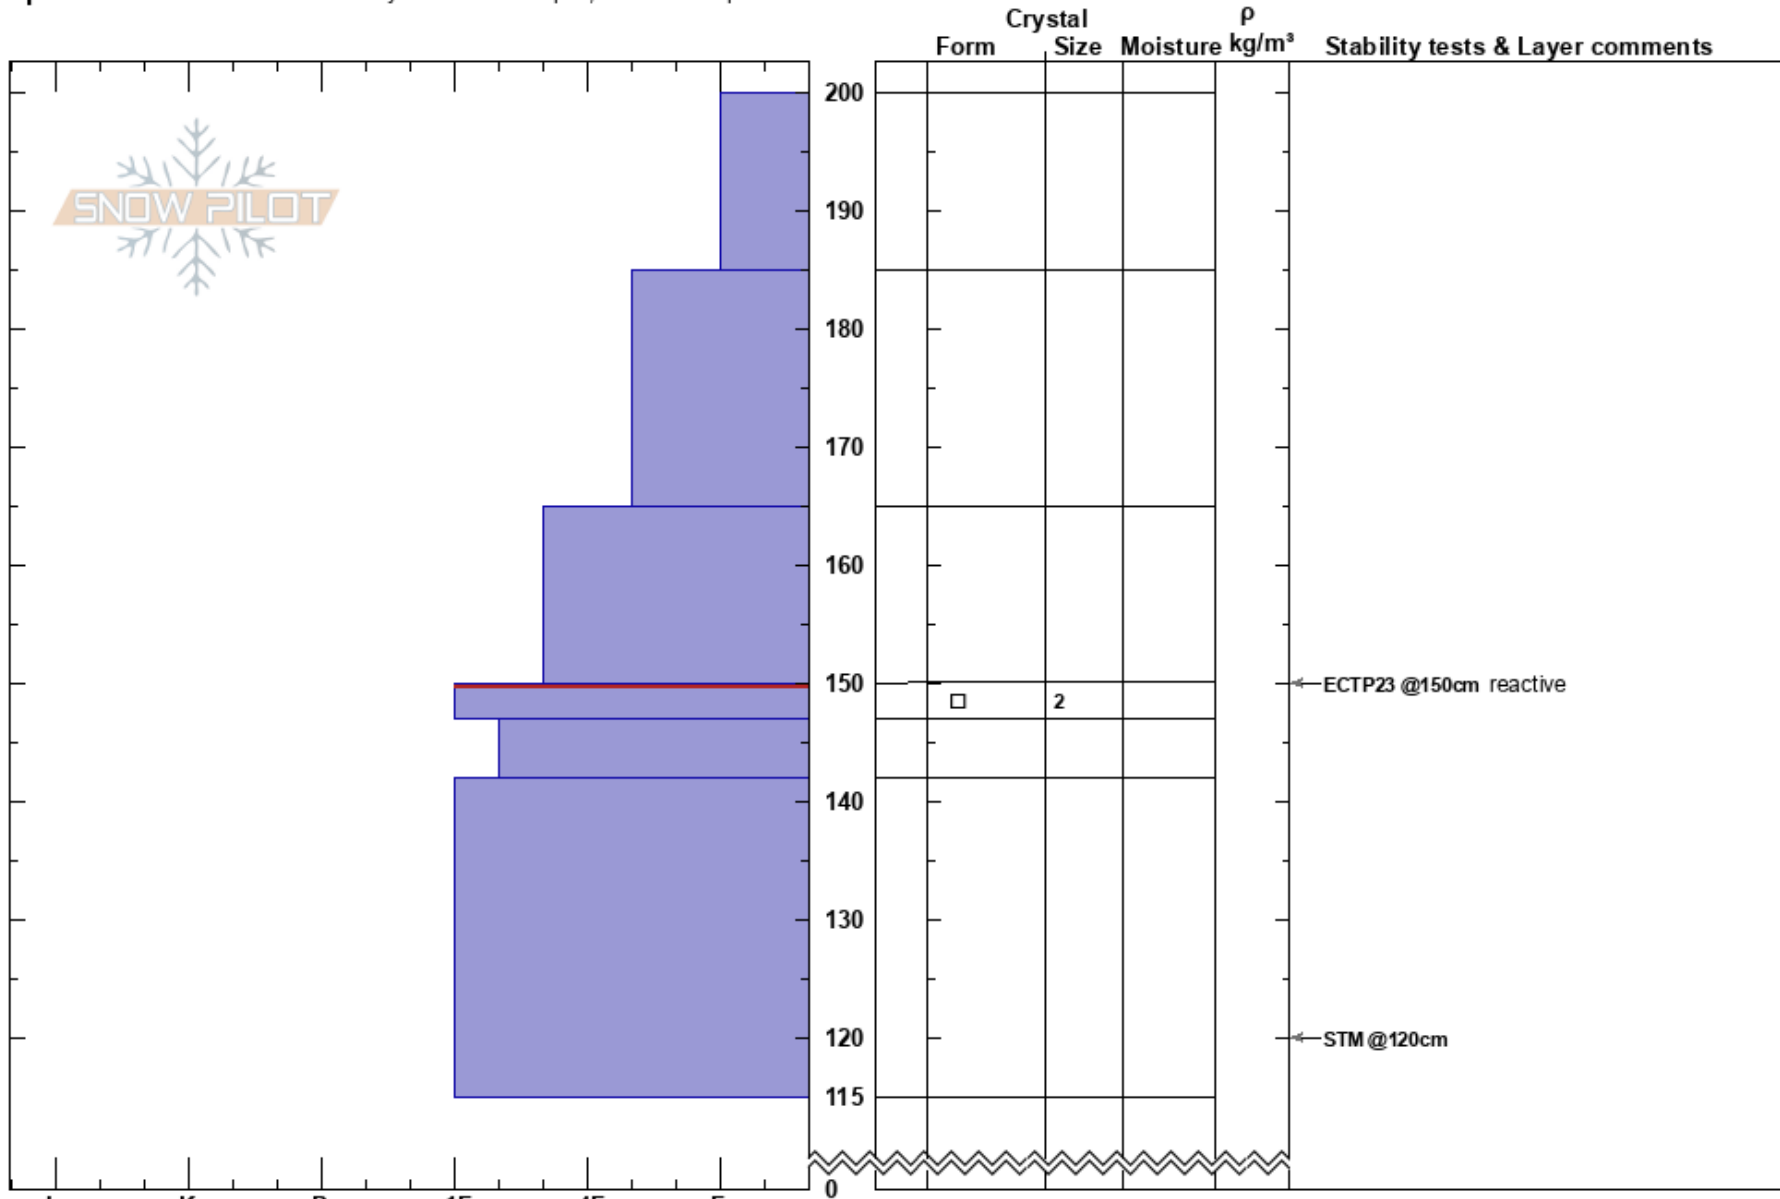

Woody Buns  
 Absaroka Range  
 MT  
 Elevation: 9500 ft  
 Aspect: 280°

Don Carroll  
 02/07/2023 - 1:00pm  
 Co-ord: 44.97899N, -109.94392W  
 Slope Angle: 28°  
 Wind Loading:

Stability:  
 Air Temperature: 20°F  
 Sky Cover: BKN  
 Precipitation: NO  
 Wind:  
 HS:200  
 PF:40  
 PS:20  
 150-147cm:Problematic layer

Specifics: Recent avalanche activity on different slopes; We skied slope

Notes: submitted on behalf of SilverGate Lodging; J Logan and Carroll; ascended to 9800 ft after pit, less slope above pit; no crack/wumph; old avalanche activity at 10,000 plus above turn around