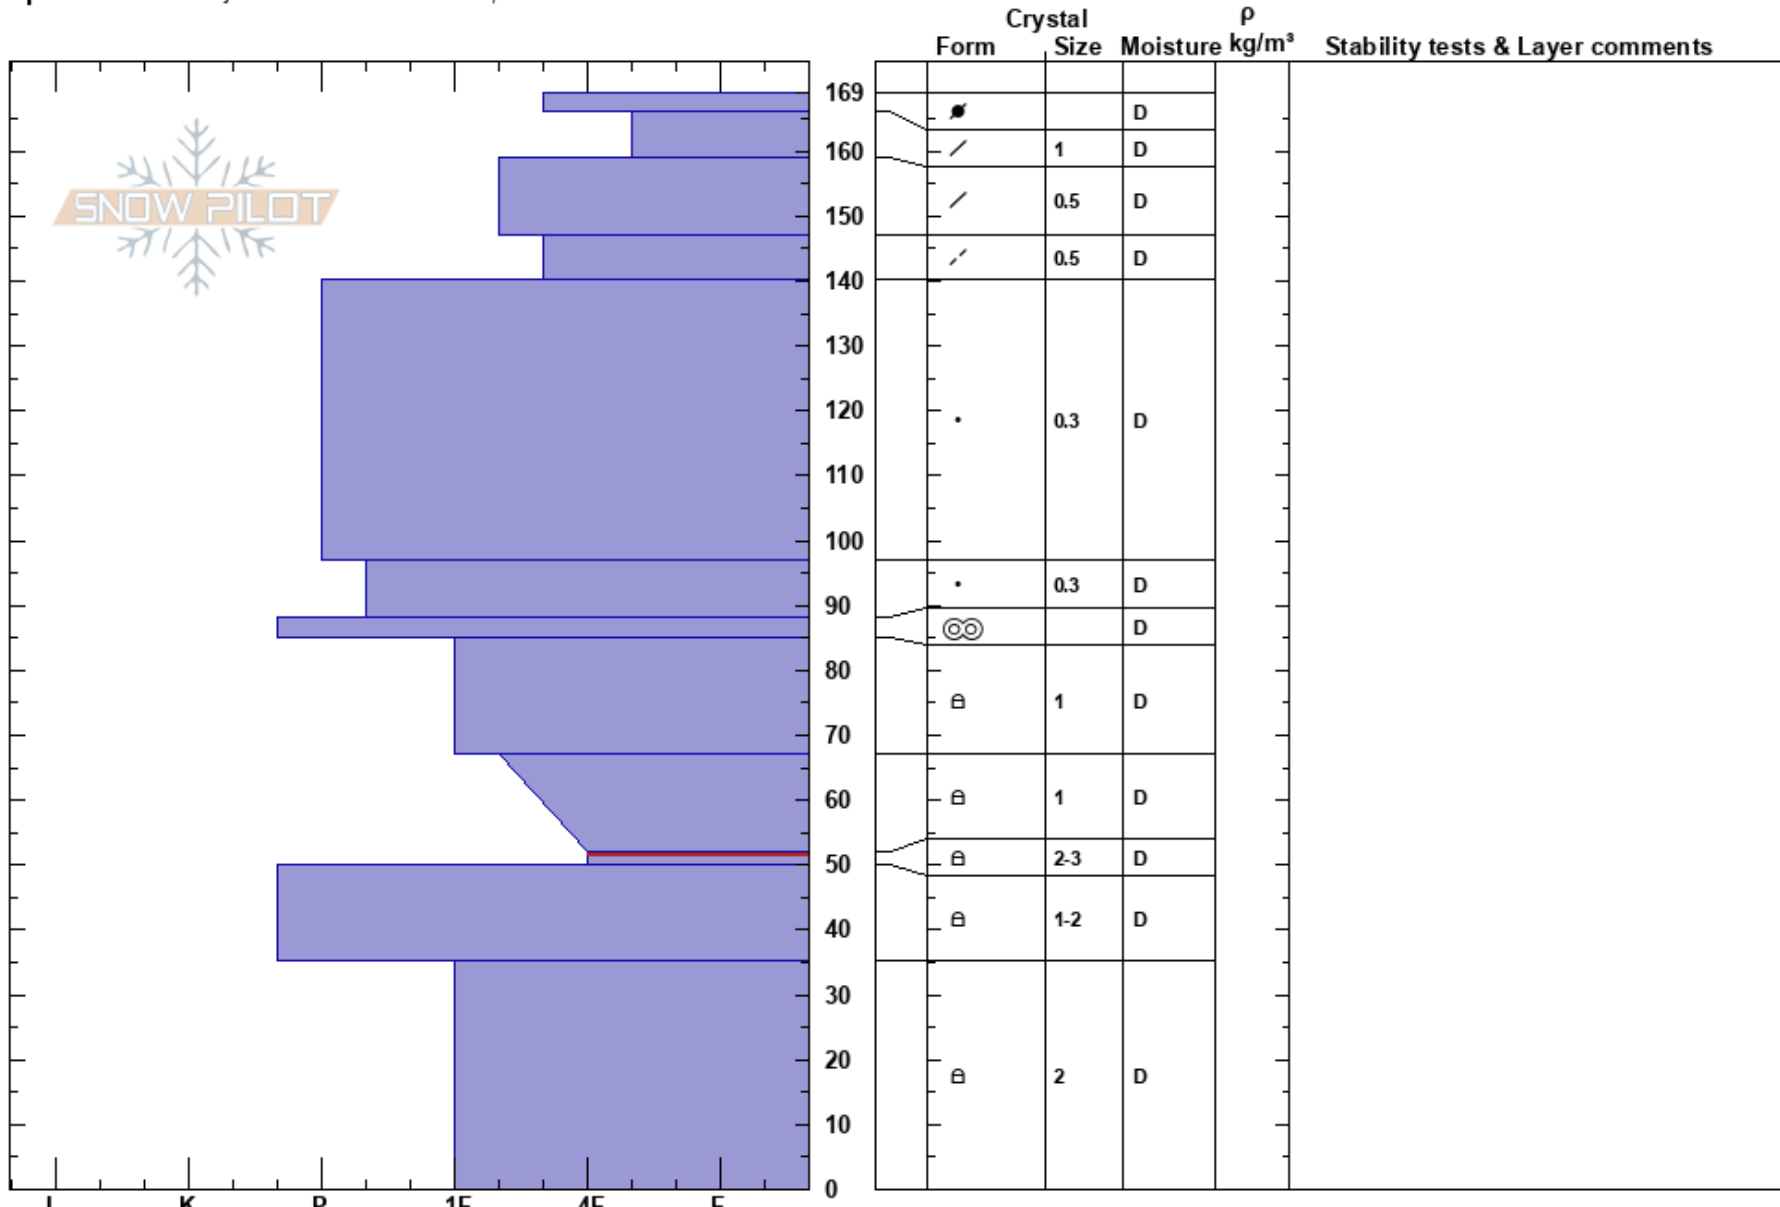

Cabin Creek Avalanche  
 Madison Range-S  
 MT

Doug Chabot-Admin  
 01/03/2018 - 11:30am  
**Co-ord:** 44.92512N, -111.25505W  
**Slope Angle:** 35°  
**Wind Loading:** previous

**Stability:**  
**Air Temperature:** -3.1°C  
**Sky Cover:** CLR  
**Precipitation:** NO  
**Wind:** Calm

**HS:** 169  
**Layer Notes:**  
 52-50cm: Problematic layer

**Elevation:** 8852 ft  
**Aspect:** 230°

**Specifics:** Pit is adjacent to avalanche: crown;

**Notes:** This pit was dug with Alex Marienthal near at the crown of an avalanche that killed a snowmobiler on 2 January 2018. Video of snowpit is online.