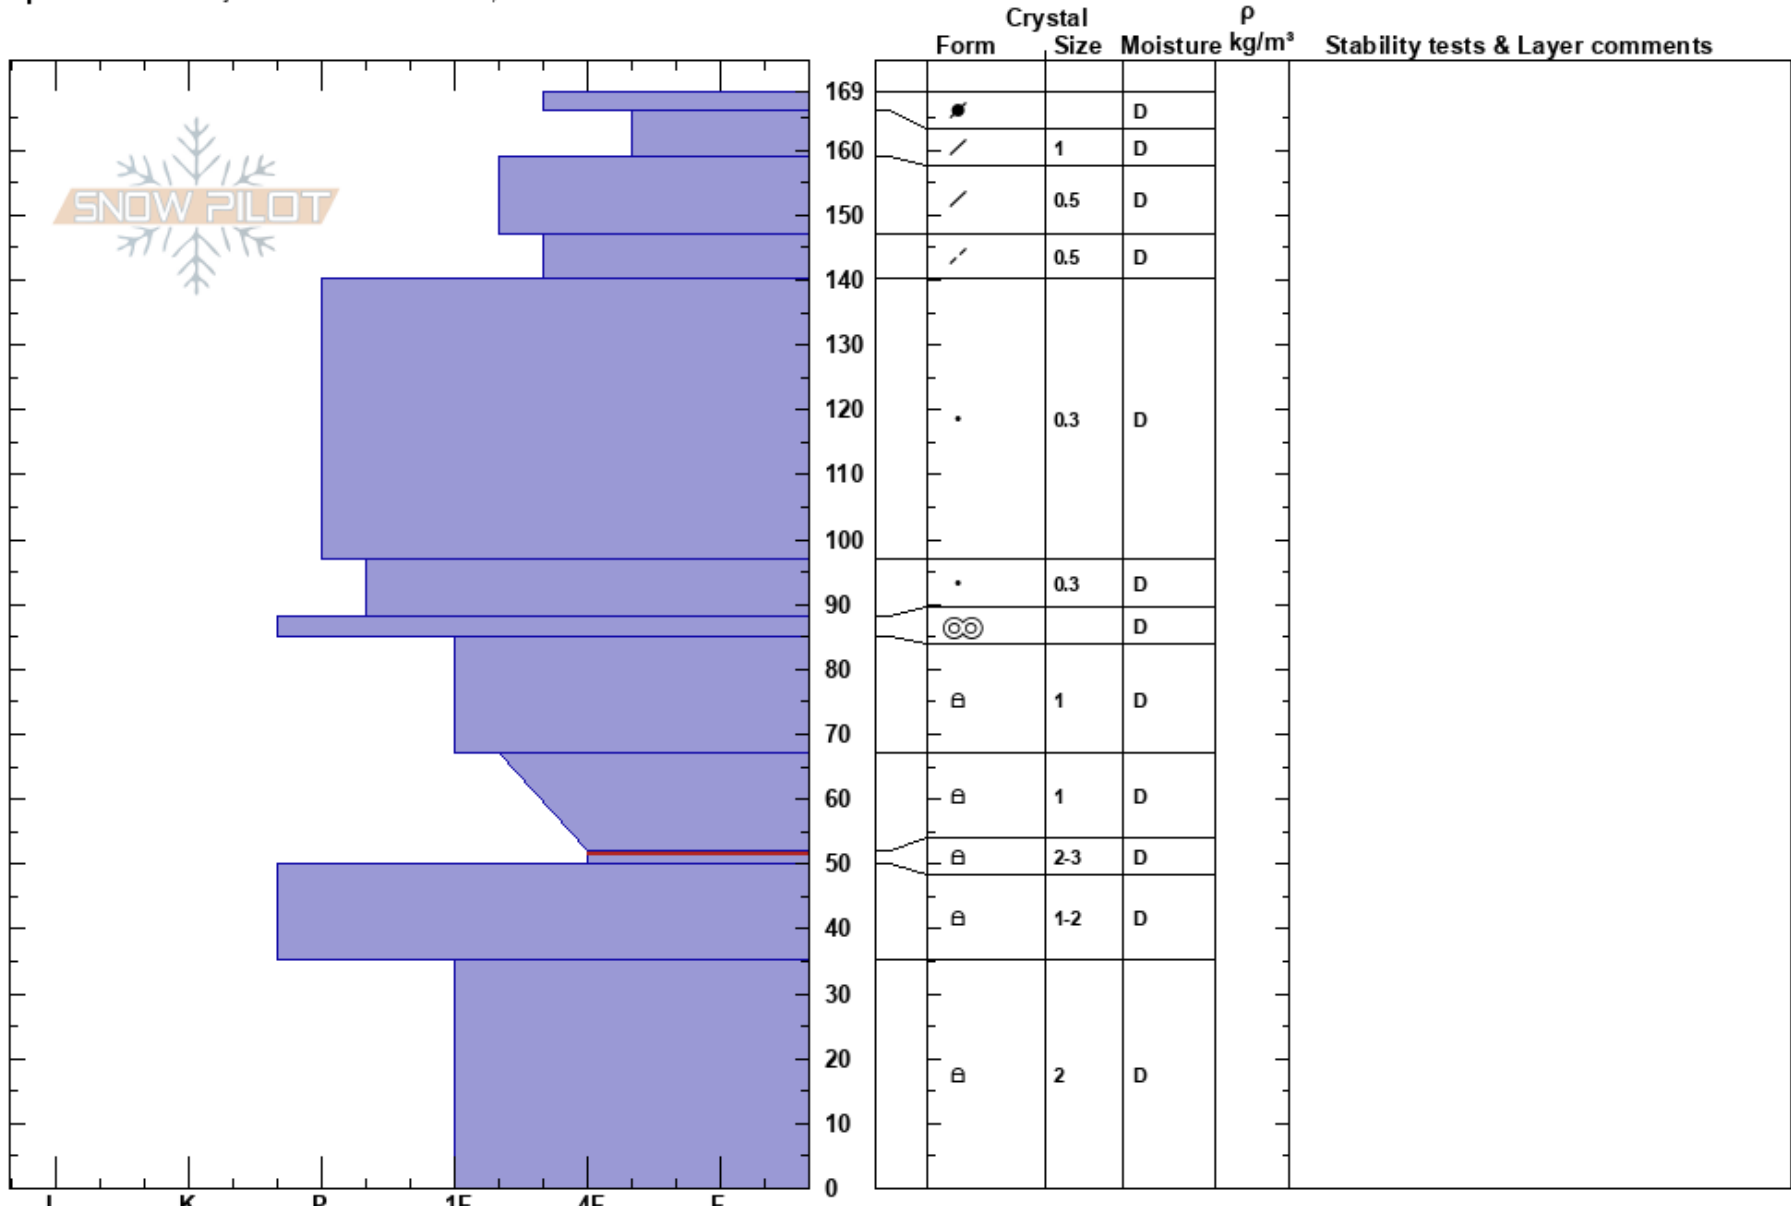

Cabin Creek Avalanche  
 Madison Range-S  
 MT

Doug Chabot-Admin  
 01/03/2018 - 11:30am  
**Co-ord:** 44.92512N, -111.25505W  
**Slope Angle:** 35°  
**Wind Loading:** previous

**Stability:**  
**Air Temperature:** -3.1°C  
**Sky Cover:** CLR  
**Precipitation:** NO  
**Wind:** Calm

**HS:** 169  
**Layer Notes:**  
 52-50cm: Problematic layer

**Elevation:** 8852 ft  
**Aspect:** 230°

**Specifics:** Pit is adjacent to avalanche: crown;

**Notes:** This pit was dug with Alex Marienthal near at the crown of an avalanche that killed a snowmobiler on 2 January 2018. Video of snowpit is online.