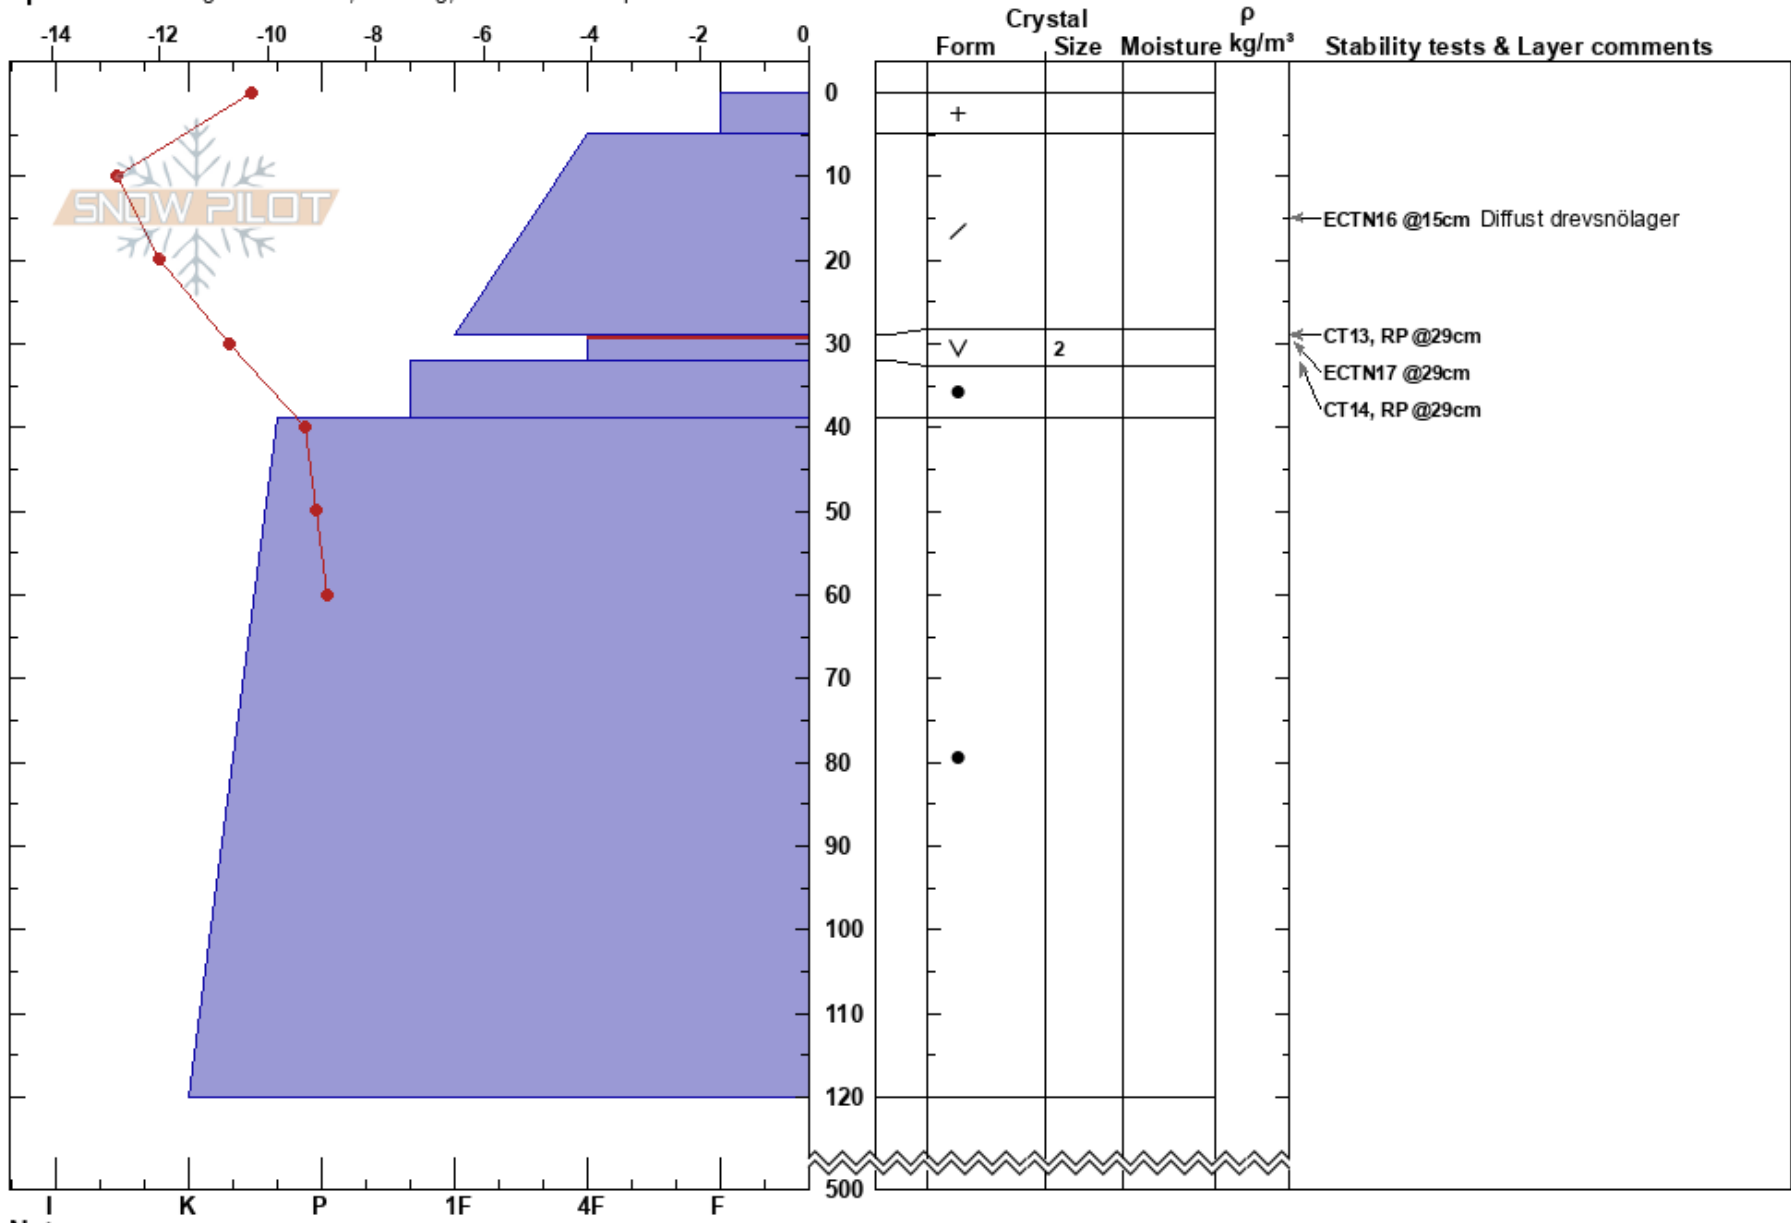

Bäckravinen
 Hemavan
 Sweden
Elevation: 640 m
Aspect: 240°
Specifics: Pit dug in a Ski Area; Cracking; Ski tracks on slope

Johan af Ekenstam
 04/01/2018 - 11:30
Co-ord: 65.82495N, 15.10452E
Slope Angle: 15°
Wind Loading: previous

Stability:
Air Temperature: -6.5°C **PF:**20
Sky Cover: BKN
Precipitation: NO
Wind: SE Light Breeze

HS:500
 29-32cm: SH och dimfrost 31 dec
 29-32cm: Problematic layer

Notes: Strax ovanför hängdriva, mer än 5 m snödjup.