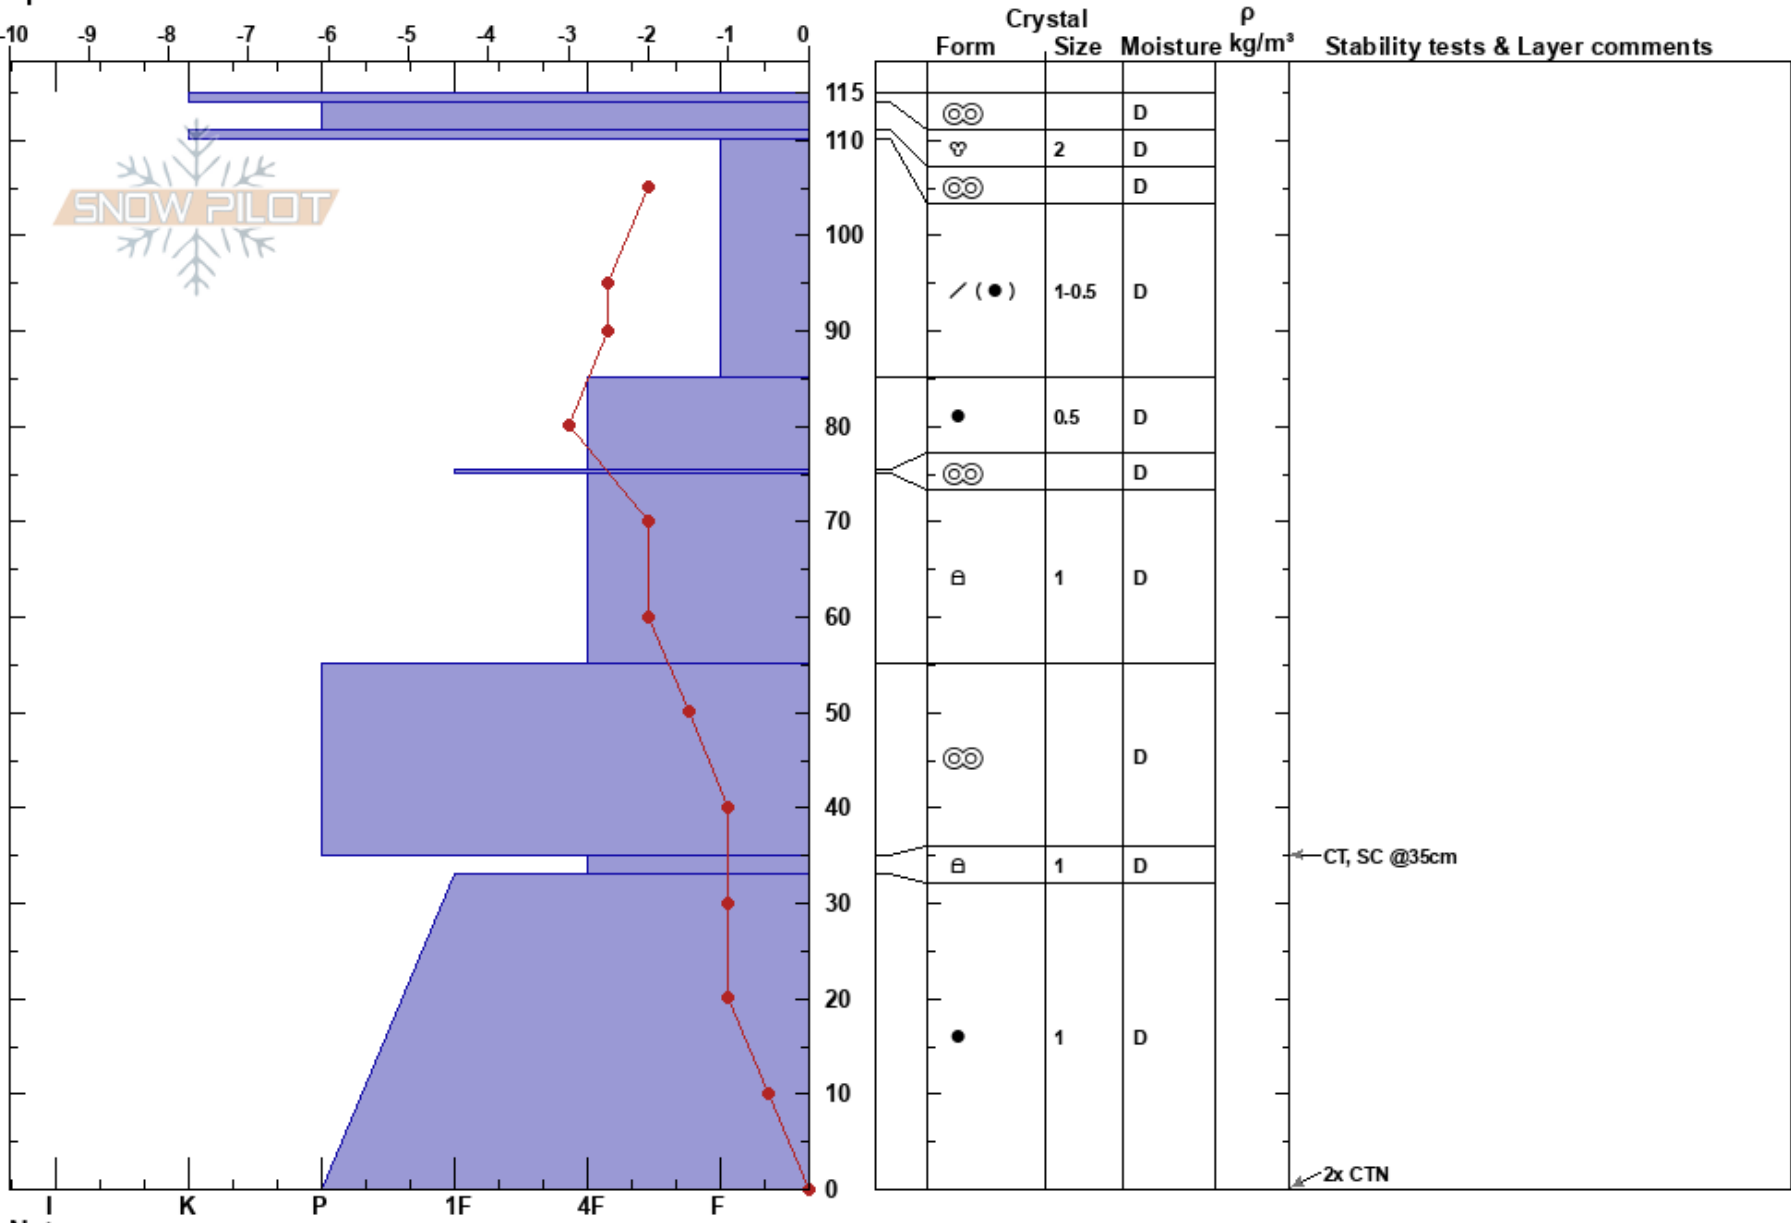

Soda Pk. 20180103  
 Three Sisters  
 OR  
 Elevation: 6930 ft  
 Aspect: E  
 Specifics:

Gabriel Coler  
 01/03/2018 - 12:50pm  
 Co-ord: 10T 603822W 4876462N  
 Slope Angle: 18°  
 Wind Loading: no

Stability: **HS:115**  
 Air Temperature: 7.5°C PF:25  
 Sky Cover: BKN  
 Precipitation: NO  
 Wind: Calm

Layer Notes:

Notes: The melt-freeze crust on the snow surface prevented me from taking a standard temperature at the surface.