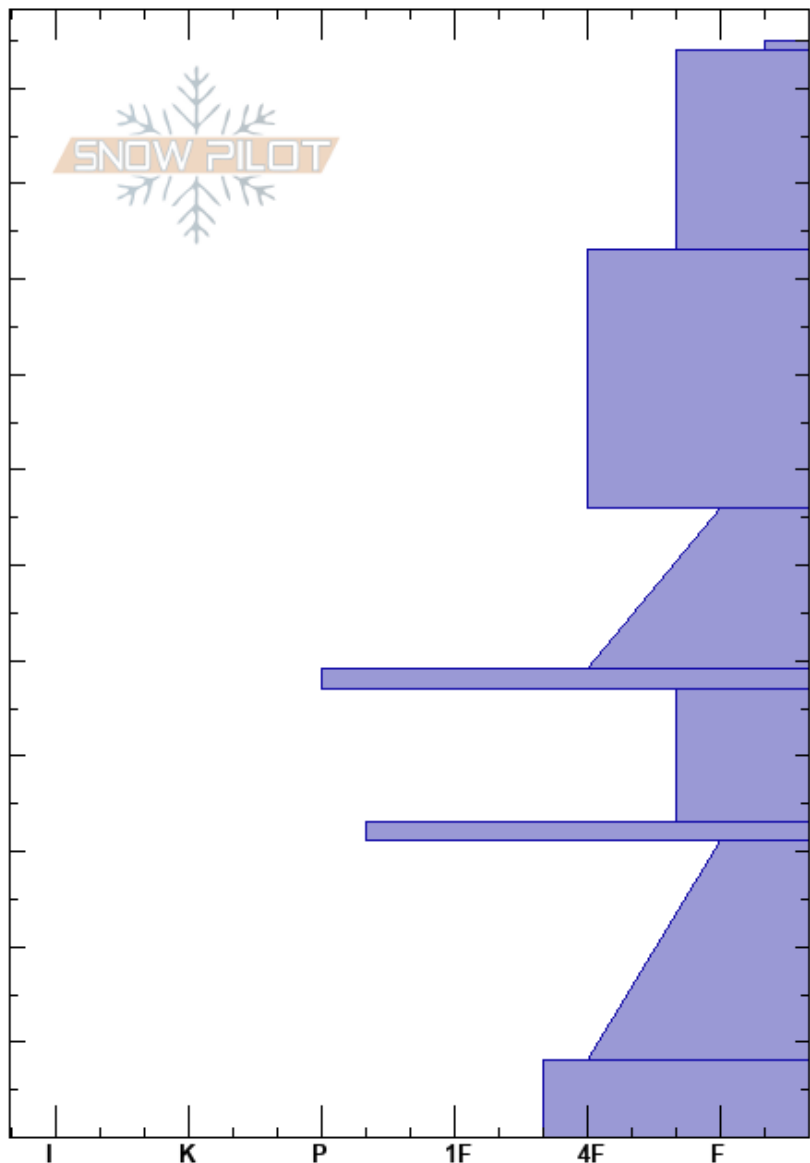

Maid of the Mist  
 Gallatin Range-N  
 MT  
 Elevation: 9400 ft  
 Aspect: SW  
 Specifics:

Jon Hageness  
 01/03/2018 - 1:15pm  
 Co-ord: 45.41568N, -110.97063W  
 Slope Angle: 26°  
 Wind Loading: no

Stability:  
 Air Temperature: -5°C  
 Sky Cover: OVC  
 Precipitation: S2  
 Wind: Calm

HS:115  
 Layer Notes:  
 31-8cm: Problematic layer

Height (cm)	Crystal		Moisture	$\rho$ kg/m <sup>3</sup>	Stability tests & Layer comments
	Form	Size			
115	+		D		
110					
100	/		D		
90					← CT12, Q2 @93cm
80	•		D		
70					
60	□	1-1.5	D		← ECTN18 @66cm
50	○		D		
40	□	1	D		
30	○		D		
20	□	1.5	D		
10	□	1-1.5	M		
0					