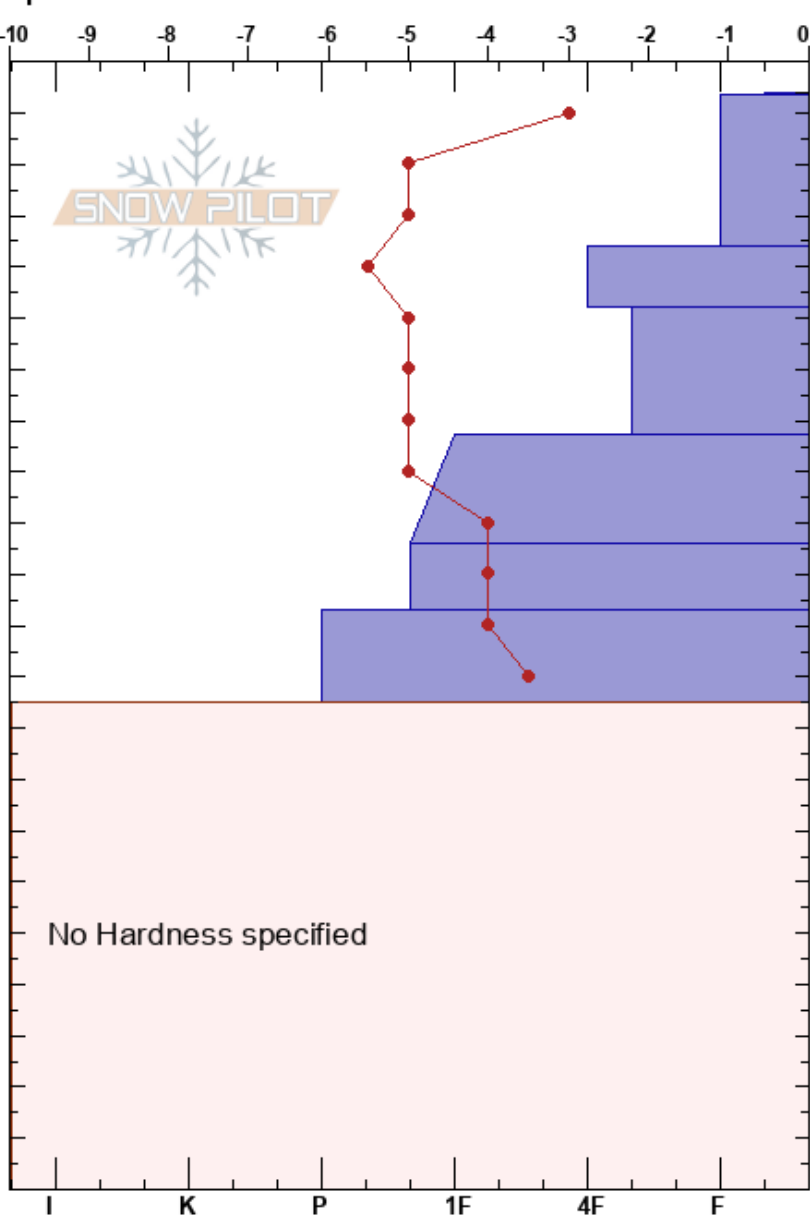

Twin Lakes 01_03_18
 Bitterroot
 MT
 Elevation: 6642 ft
 Aspect: 4°
 Specifics:

Travis Craft
 01/03/2018 - 12:27pm
 Co-ord: 46.16068N, -114.49955W
 Slope Angle: 12°
 Wind Loading:

Stability:
 Air Temperature: 2°C
 Sky Cover: FEW
 Precipitation: NO
 Wind: Calm

HS:214

Layer Notes:

Height (cm)	Crystal		Moisture	ρ kg/m ³	Stability tests & Layer comments
	Form	Size			
214					
210	∇ (Δ)				
200	/				
190					
180	/				← CT22, Q3 @184cm
170					← CT24, Q2 @172cm
160	/				
150					
140	•				
130					
120	•				
110					
100	•				
90					
80					
70					
60					
50					
40					
30					
20					
10					
0					