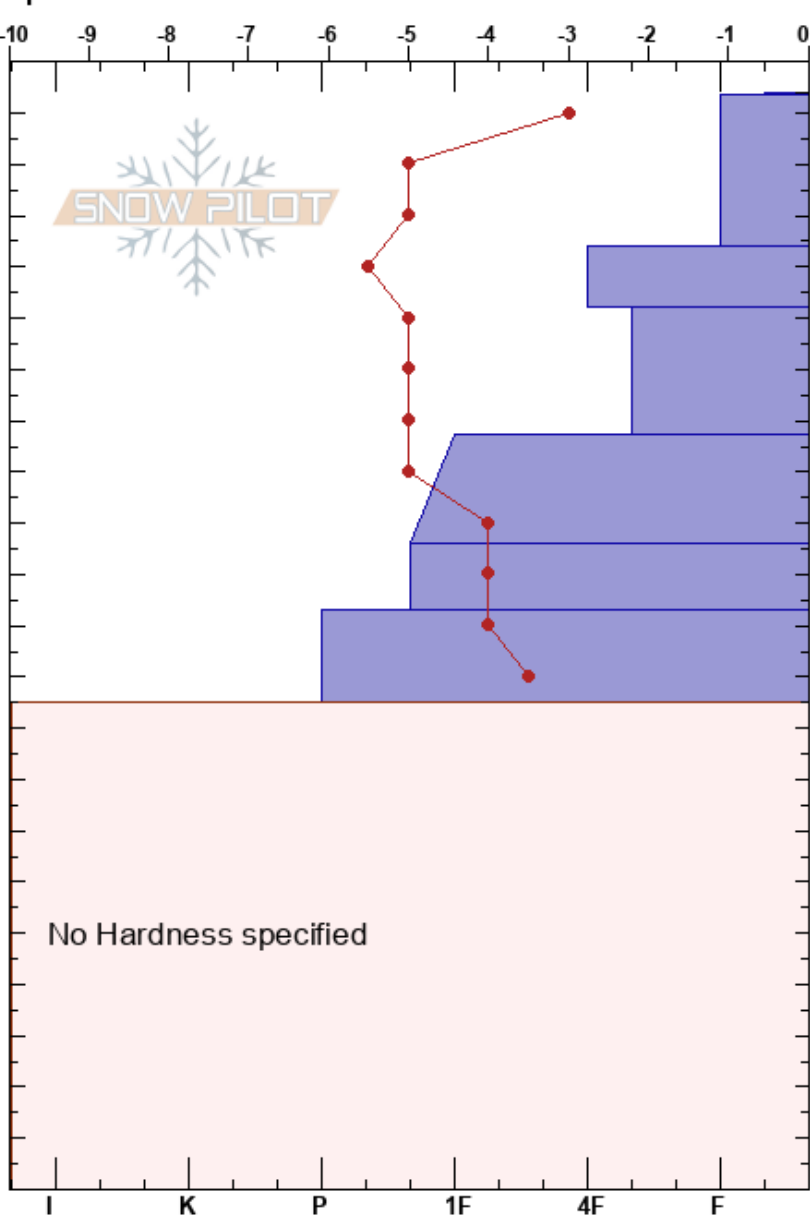

Twin Lakes 01\_03\_18  
 Bitterroot  
 MT  
 Elevation: 6642 ft  
 Aspect: 4°  
 Specifics:

Travis Craft  
 01/03/2018 - 12:27pm  
 Co-ord: 46.16068N, -114.49955W  
 Slope Angle: 12°  
 Wind Loading:

Stability:  
 Air Temperature: 2°C  
 Sky Cover: FEW  
 Precipitation: NO  
 Wind: Calm

HS:214

Layer Notes:

Form	Crystal		$\rho$ kg/m <sup>3</sup>	Stability tests & Layer comments
	Size	Moisture		
$\nabla$ (Δ)				
/				
/				← CT22, Q3 @184cm
/				← CT24, Q2 @172cm
.				
.				
.				

Notes: