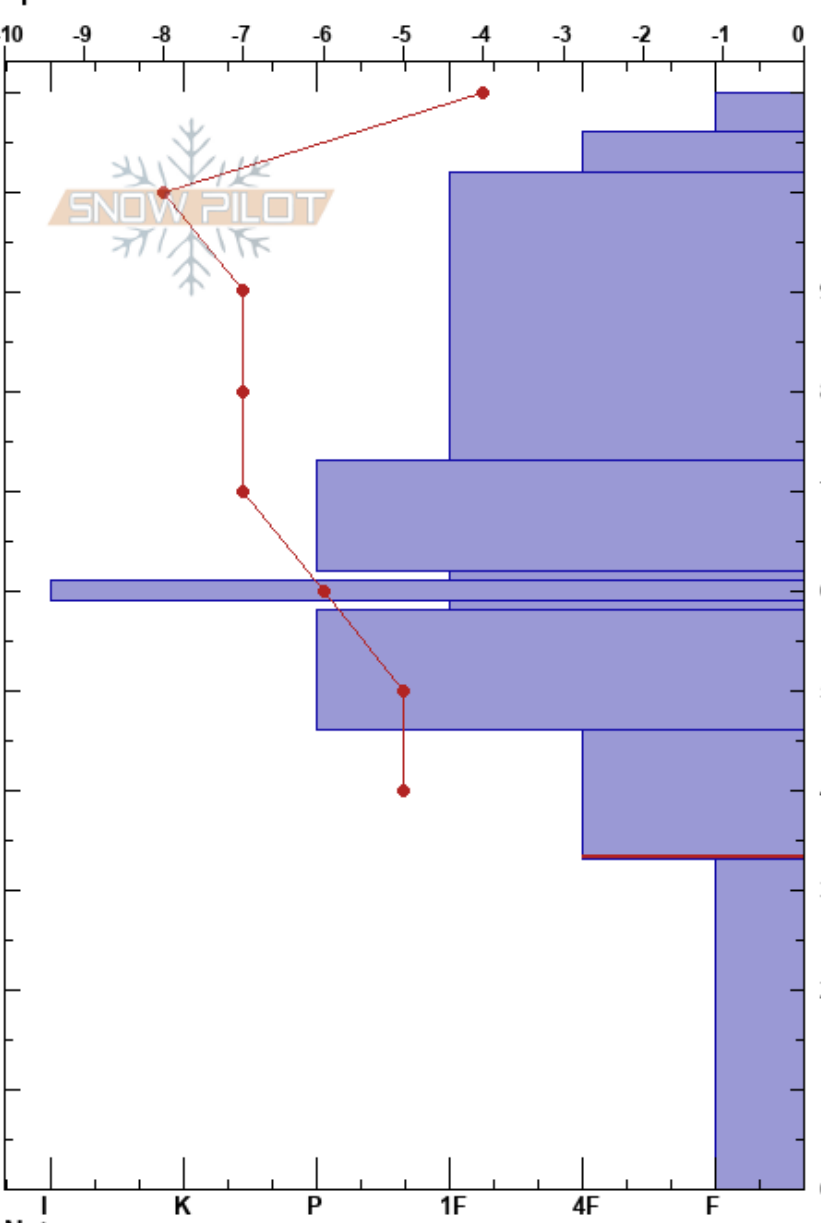

Telluride Pro 1 Pit
 telluride ski area
 CO
Elevation: 11144 ft
Aspect: S
Specifics:

Brandon Breman
 02/03/2023 - 11:52am
Co-ord: 37.91056N, -107.83000W
Slope Angle: 16°
Wind Loading: no

Stability:
Air Temperature: 1°C
Sky Cover: BKN
Precipitation: NO
Wind: S Calm

HS:110
PF:35 46-33cm:Problematic layer
PS: 15

Height (cm)	Crystal		Moisture	ρ kg/m ³	Stability tests & Layer comments
	Form	Size			
110					
	+	0.5			
	/	0.5			
90	⊠	0.3			
70	□	0.5			
		1			
60	⊙⊙				
	□	1			
50	□	1			
40	□	3			
30					← CT21, Q1 @33cm ← CT22, Q1 @33cm ← ECTP27 @33cm
20	^	4.5			
10					
0					