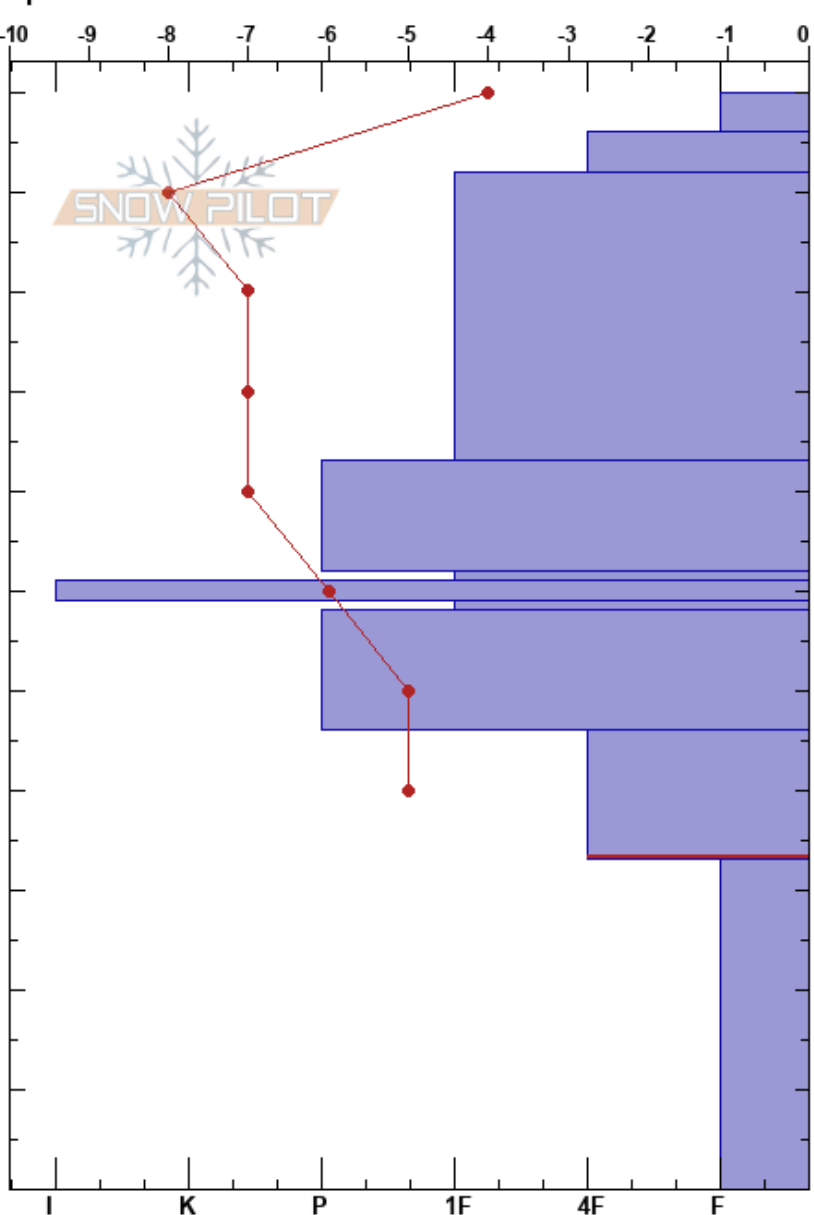

Telluride Pro 1 Pit
 telluride ski area
 CO
Elevation: 11144 ft
Aspect: S
Specifics:

Brandon Breman
 02/03/2023 - 11:52am
Co-ord: 37.91056N, -107.83000W
Slope Angle: 16°
Wind Loading: no

Stability:
Air Temperature: 1°C
Sky Cover: BKN
Precipitation: NO
Wind: S Calm

HS:110
PF:35 46-33cm:Problematic layer
PS: 15

Height (cm)	Crystal		Moisture	ρ kg/m ³	Stability tests & Layer comments
	Form	Size			
110					
	+	0.5			
	/	0.5			
90	⊠	0.3			
70	□	0.5			
		1			
60	⊙⊙				
	□	1			
50	□	1			
40	□	3			
30					← CT21, Q1 @33cm ← CT22, Q1 @33cm ← ECTP27 @33cm
20	^	4.5			
10					
0					