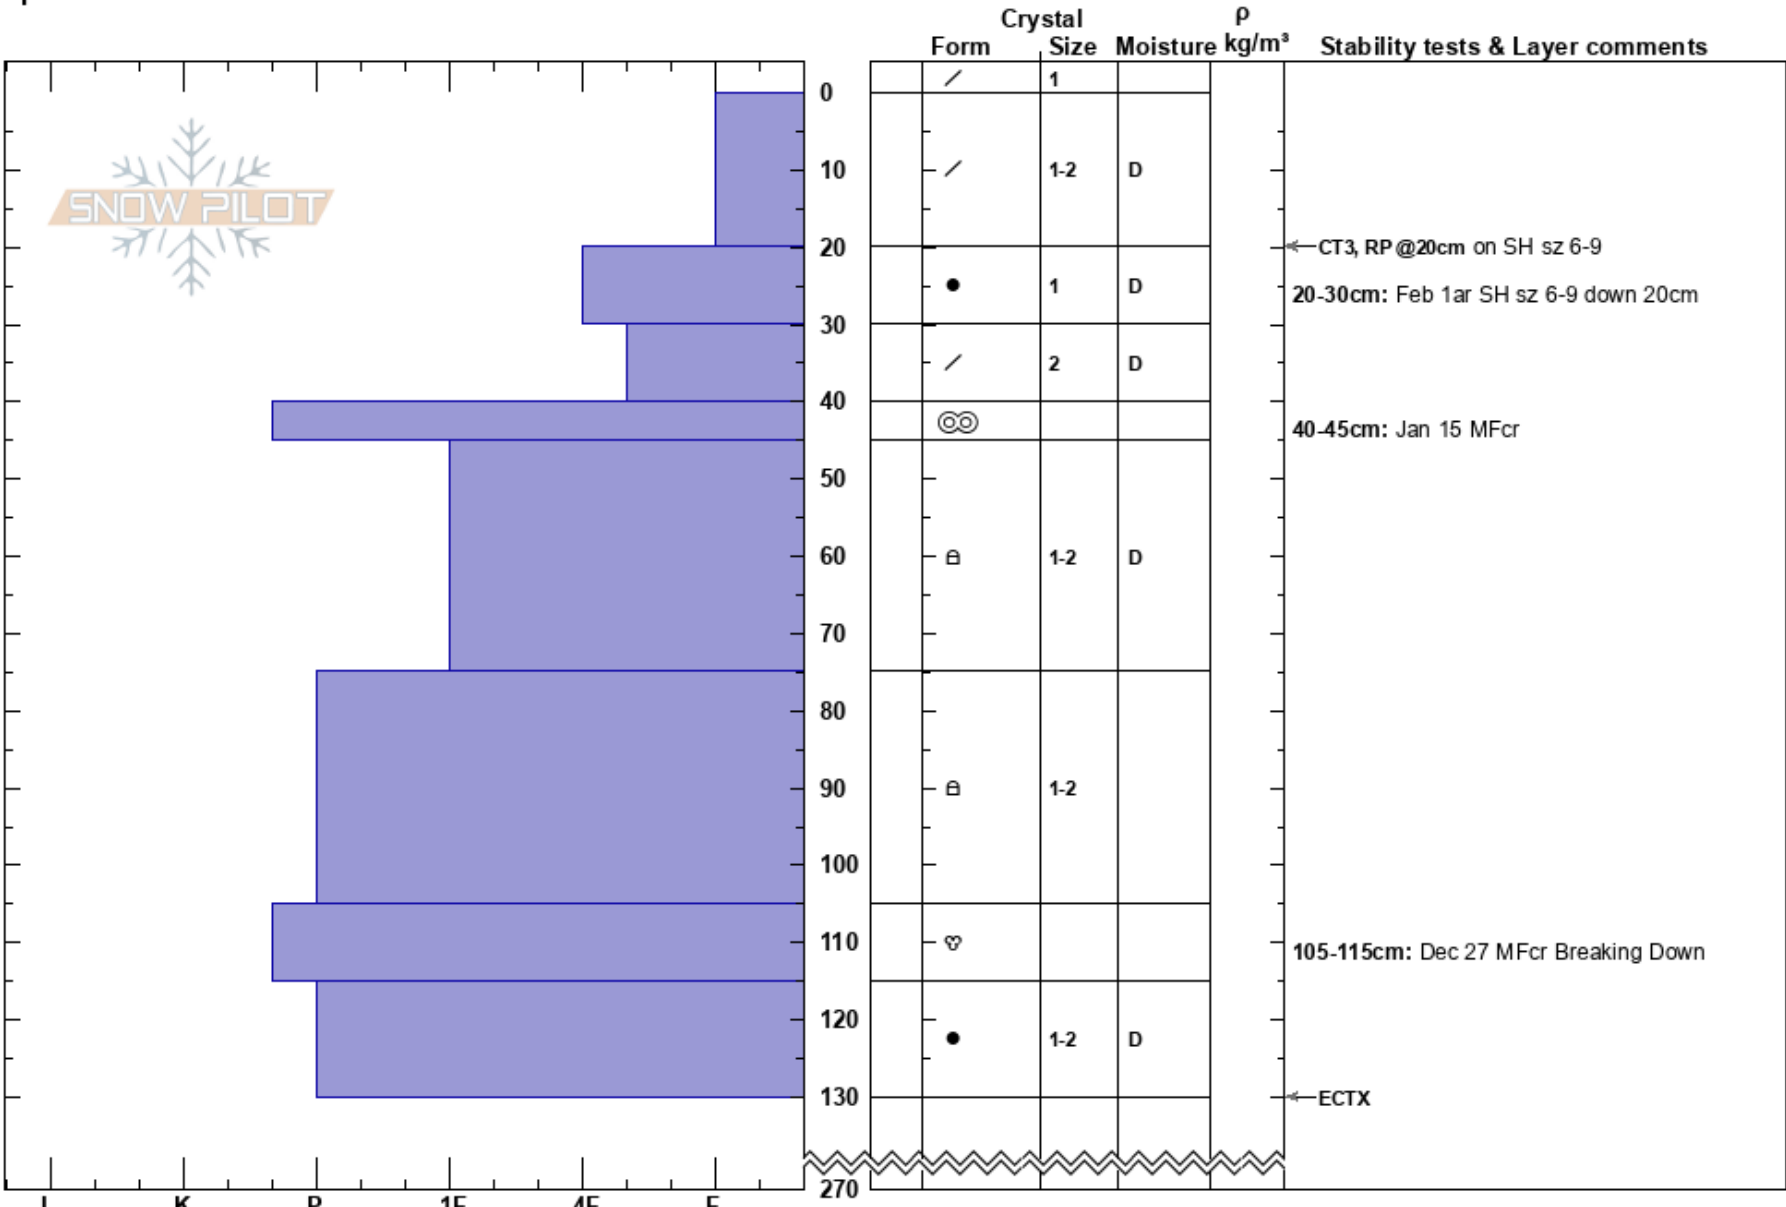

Siko North
 Lizard Range
 BC
 Elevation: 1920 m
 Aspect: N
 Specifics:

Connie Henderson
 03/02/2023 - 12:45
 Co-ord: 49.51815N, -115.20183E
 Slope Angle: 39°
 Wind Loading:

Stability: Air Temperature:
 Sky Cover: FEW
 Precipitation: NO
 Wind: Calm

HS:270 PS: 40
 20-30cm: Feb 1ar SH sz 6-9 down 20cm
 40-45cm: Jan 15 MFcr
 105-115cm: Dec 27 MFcr Breaking Down

Layer Notes:
 Stability tests & Layer comments

Notes: Observers: CL and JU
 Sheltered Northerly sheltered TL feature
 Objective: Investigate for SH layer.