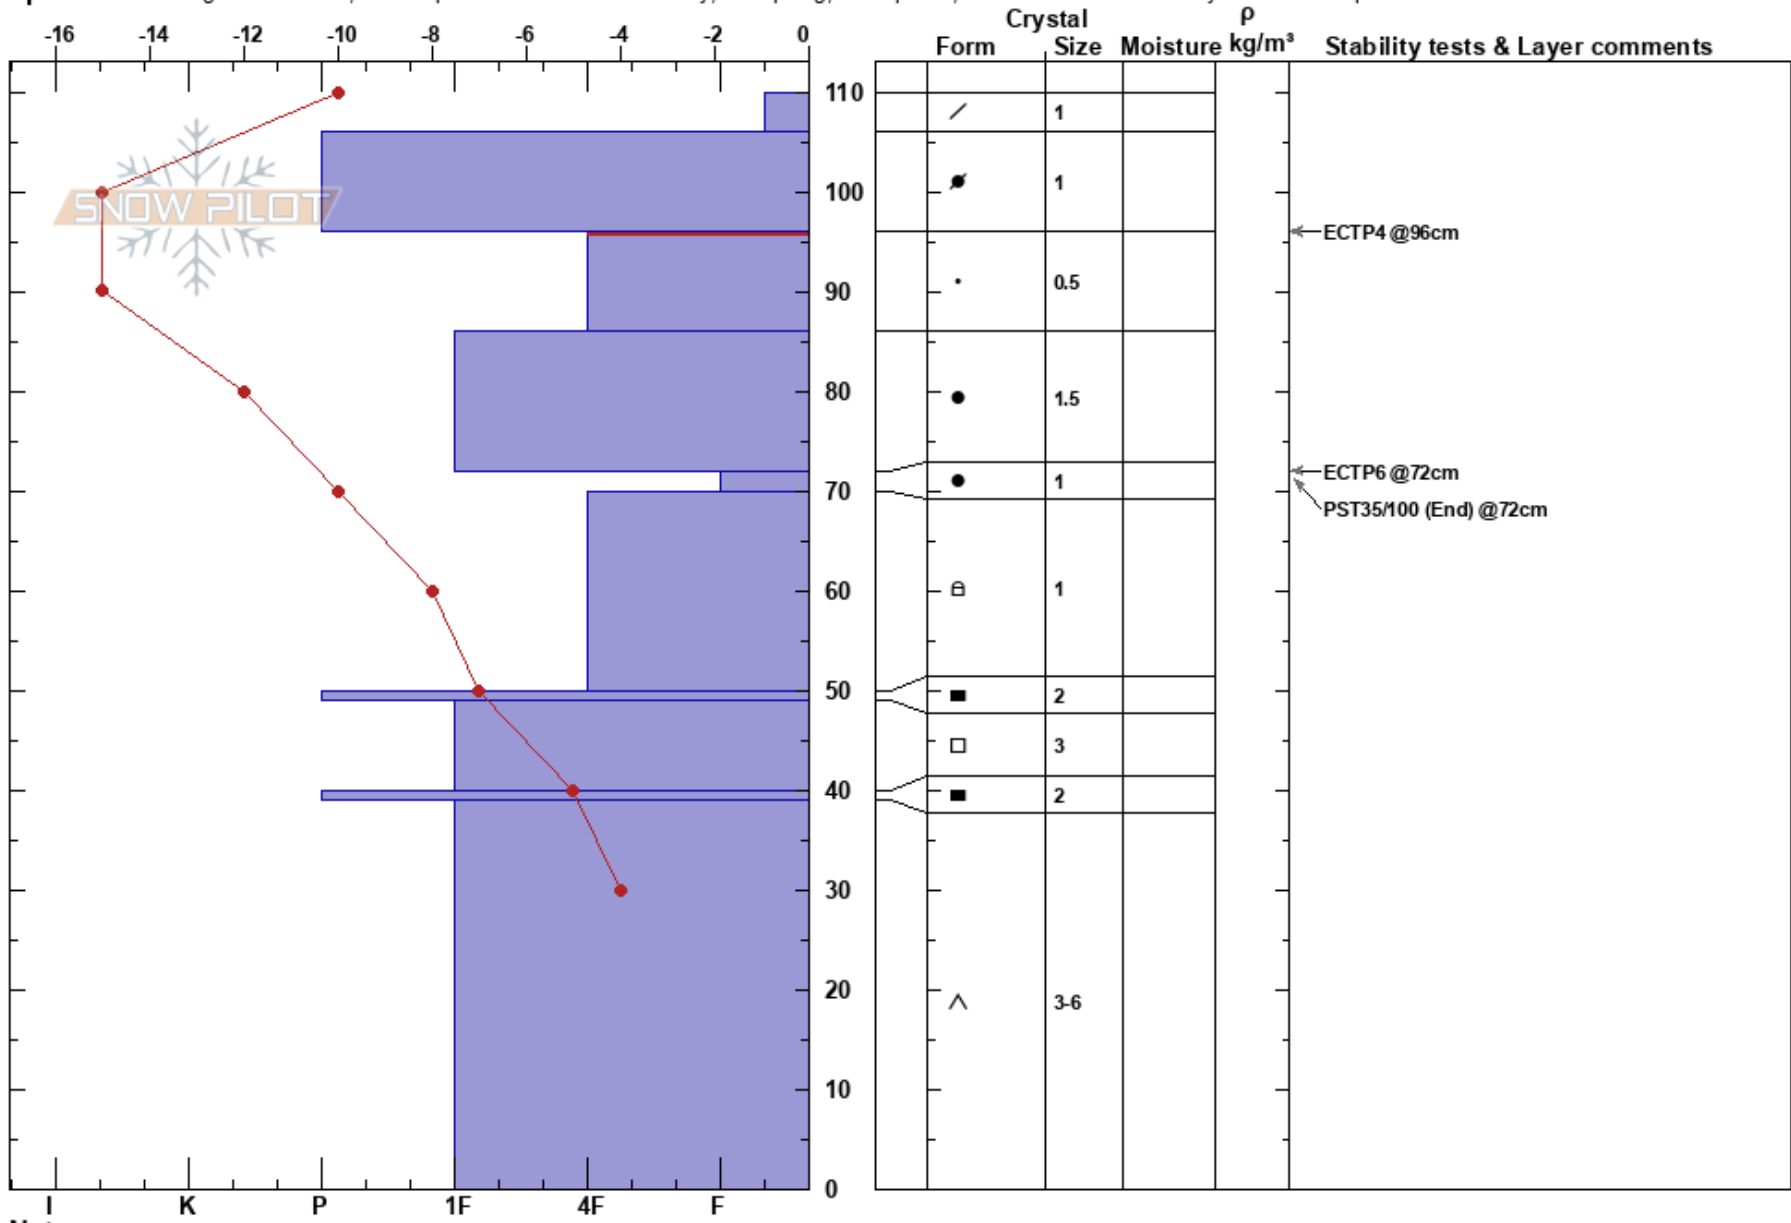

Mediece Man
 Front Range
 CO
 Elevation: 10500 ft
 Aspect: 305°

Brian Roman
 01/03/2018 - 1:00pm
 Co-ord: 39.85665N, -105.78643W
 Slope Angle: 30°
 Wind Loading: no

Stability: Poor
 Air Temperature: -5°C
 Sky Cover: FEW
 Precipitation: NO
 Wind: NW Calm

HS:110
 PF:5
 96-86cm:Problematic layer

Specifics: Pit dug in a Ski Area; Pit is representative of backcountry; Collapsing, widespread; Recent avalanche activity on similar slopes

Notes: