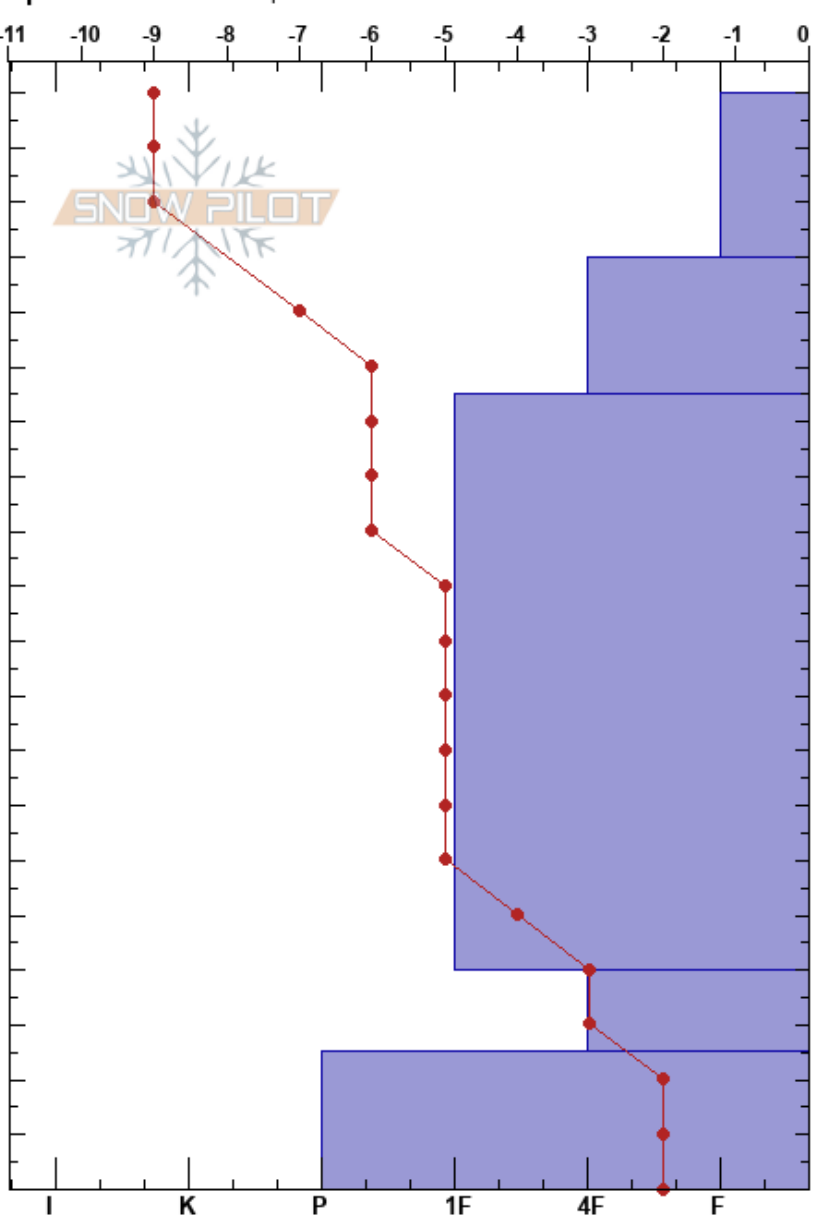

Marlboro Chute
 Kachina Peaks
 AZ
 Elevation: 10420 ft
 Aspect: E
 Specifics: We skied slope

Charlie Sliger
 01/01/2023 - 1:00pm
 Co-ord: 35.33458N, -111.65999W
 Slope Angle: 32°
 Wind Loading: yes

Stability:
 Air Temperature:
 Sky Cover: CLR
 Precipitation: NO
 Wind: E Calm

HS:200
 PF:20
 PS:15
 Layer Notes:

Form	Crystal		ρ kg/m ³	Stability tests & Layer comments
	Size	Moisture		
□	2			
.	1			
.	1			
•	2			
◻	2			

CTN
 ECTN1 @0cm

Notes: