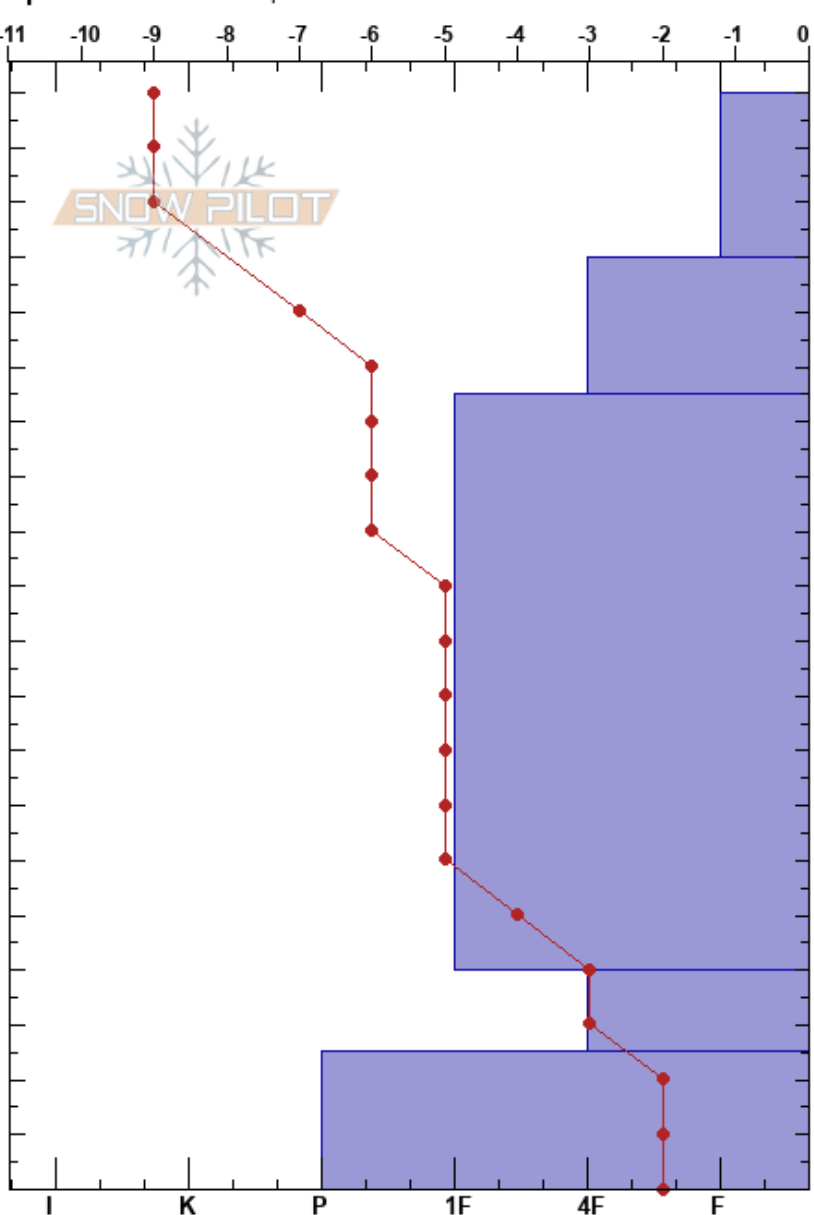

Marlboro Chute
 Kachina Peaks
 AZ
 Elevation: 10420 ft
 Aspect: E
 Specifics: We skied slope

Charlie Sliger
 01/01/2023 - 1:00pm
 Co-ord: 35.33458N, -111.65999W
 Slope Angle: 32°
 Wind Loading: yes

Stability:
 Air Temperature:
 Sky Cover: CLR
 Precipitation: NO
 Wind: E Calm

HS:200
 PF:20
 PS:15
 Layer Notes:

Form	Crystal		Moisture	ρ kg/m ³	Stability tests & Layer comments
	Size				
□	2				
.	1				
.	1				
•	2				
◻	2				

CTN
 ECTN1 @0cm

Notes: