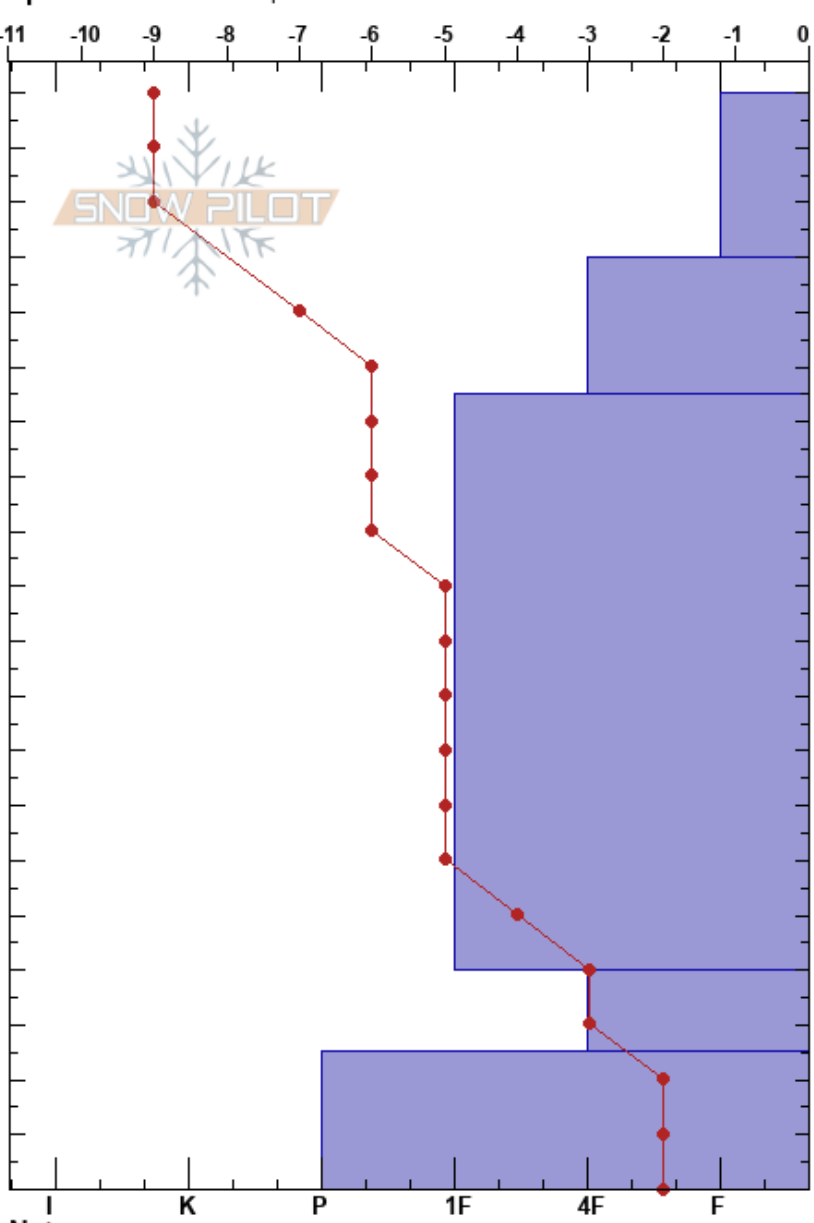

Marlboro Chute
 Kachina Peaks
 AZ
 Elevation: 10420 ft
 Aspect: E
 Specifics: We skied slope

Charlie Sliger
 01/01/2023 - 1:00pm
 Co-ord: 35.33458N, -111.65999W
 Slope Angle: 32°
 Wind Loading: yes

Stability:
 Air Temperature:
 Sky Cover: CLR
 Precipitation: NO
 Wind: E Calm

HS:200
 PF:20
 PS:15
 Layer Notes:

Form	Crystal		ρ kg/m ³	Stability tests & Layer comments
	Size	Moisture		
□	2			
.	1			
.	1			
•	2			
◻	2			

CTN
 ECTN1 @0cm

Notes:

I K P 1F 4F F