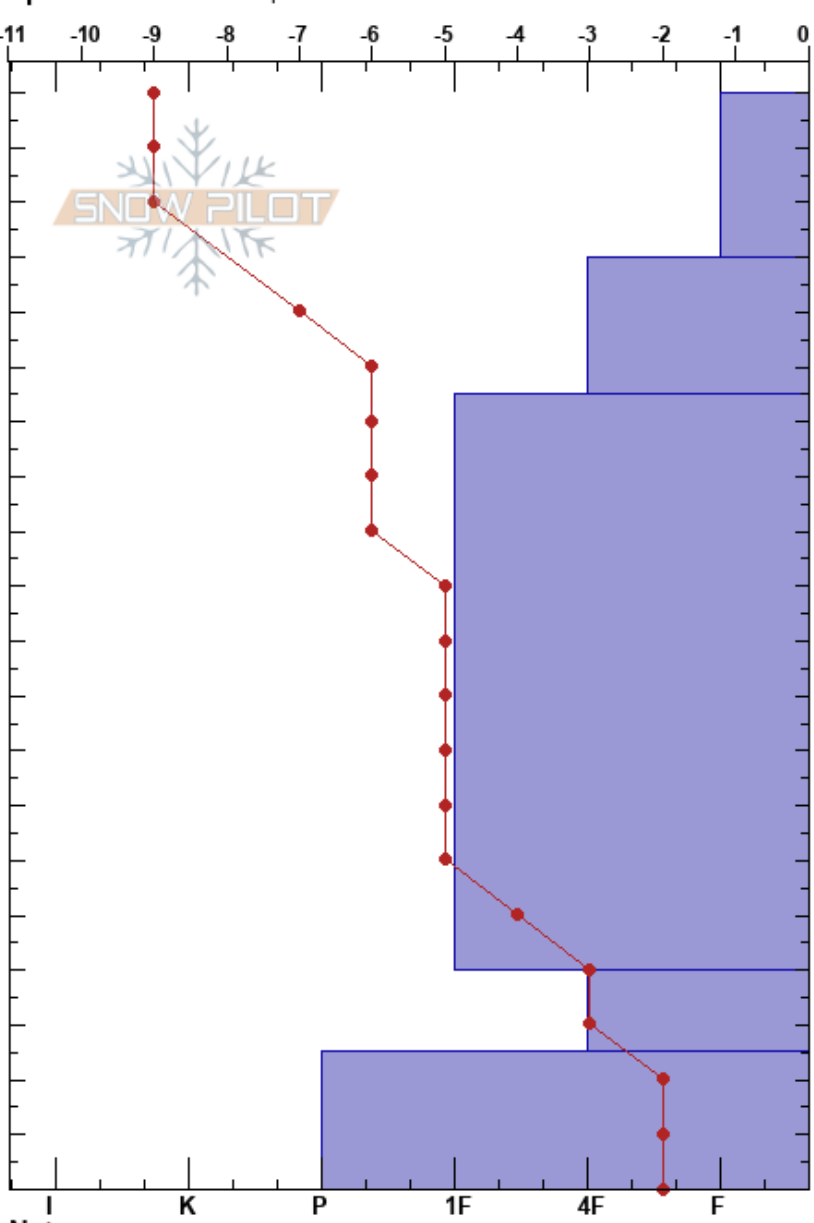

Marlboro Chute
 Kachina Peaks
 AZ
Elevation: 10420 ft
Aspect: E
Specifics: We skied slope

Charlie Sliger
 01/01/2023 - 1:00pm
Co-ord: 35.33458N, -111.65999W
Slope Angle: 32°
Wind Loading: yes

Stability:
Air Temperature:
Sky Cover: CLR
Precipitation: NO
Wind: E Calm

HS:200
PF:20
PS:15
Layer Notes:

Form	Crystal		ρ kg/m ³	Stability tests & Layer comments
	Size	Moisture		
□	2			
.	1			
.	1			
•	2			
◻	2			

CTN
 ECTN1 @0cm