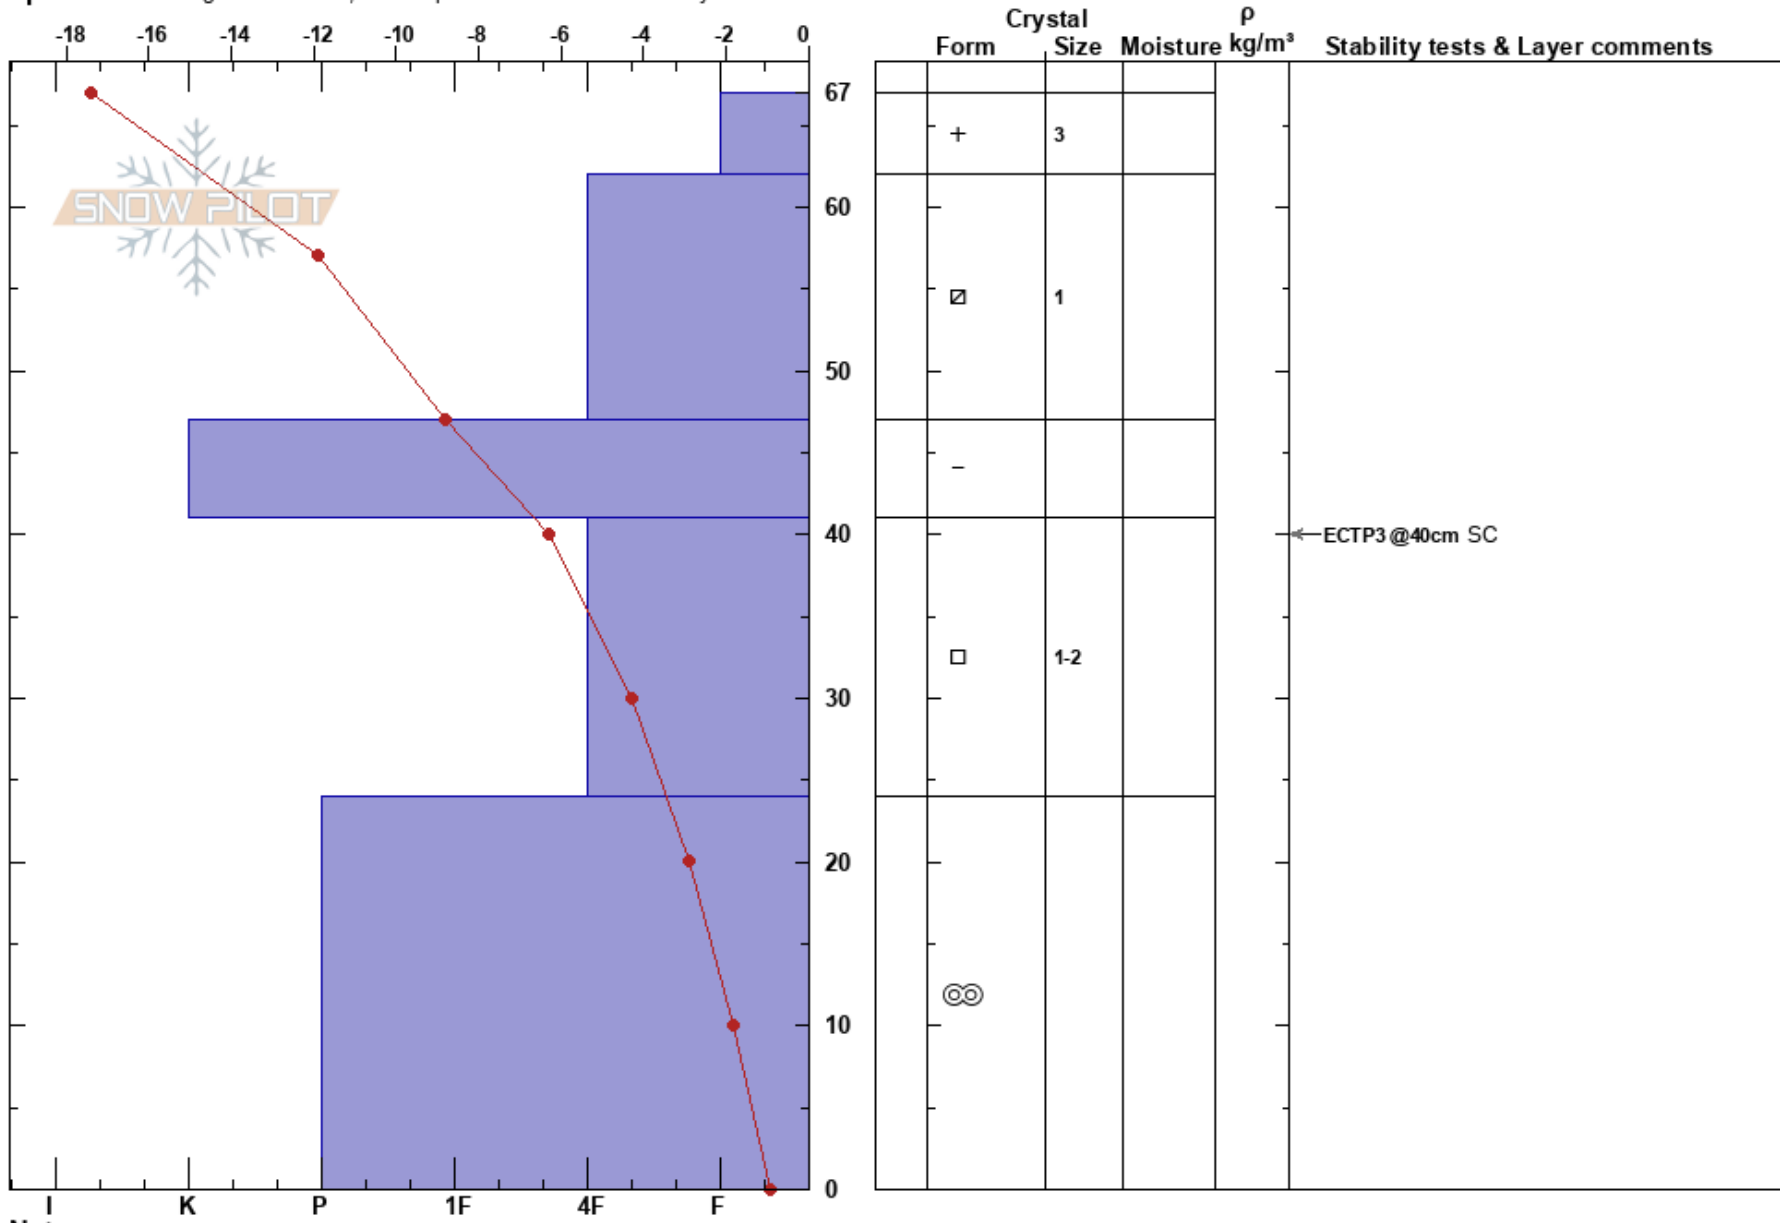

Beaver Dicks, Left
Teton Range
WY
Elevation: 8500 ft
Aspect: 260°

Andrew Ryan
12/21/2017 - 11:30am
Co-ord: 43.77391N, -110.94265W
Slope Angle: 32°
Wind Loading: no

Stability: **HS:67**
Air Temperature:
Sky Cover: CLR
Precipitation: NO
Wind: Calm

Layer Notes:
41-24cm: Problematic layer

Specifics: Pit dug in a Ski Area; Pit is representative of backcountry

Notes: