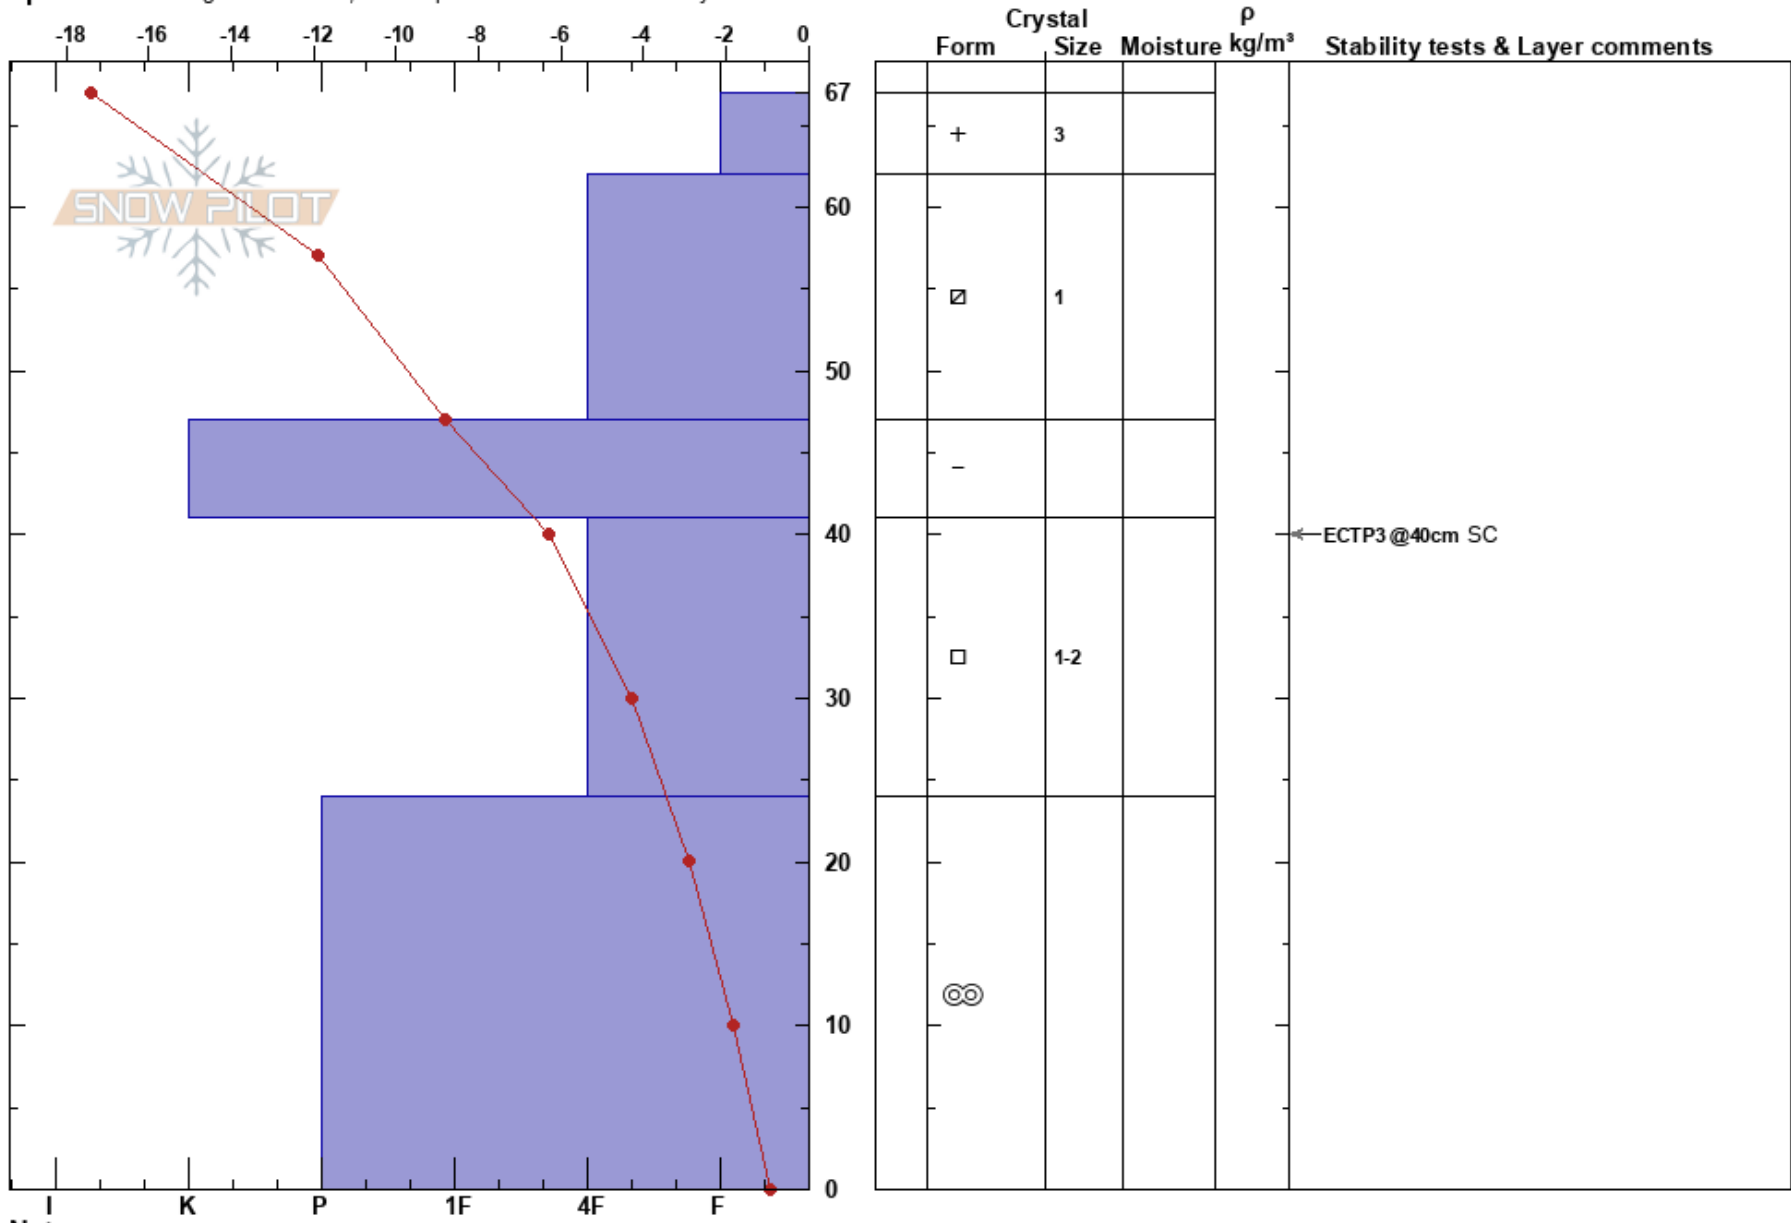

Beaver Dicks, Left
 Teton Range
 WY
 Elevation: 8500 ft
 Aspect: 260°

Andrew Ryan
 12/21/2017 - 11:30am
 Co-ord: 43.77391N, -110.94265W
 Slope Angle: 32°
 Wind Loading: no

Stability:
 Air Temperature:
 Sky Cover: CLR
 Precipitation: NO
 Wind: Calm

HS:67
 Layer Notes:
 41-24cm: Problematic layer

Specifics: Pit dug in a Ski Area; Pit is representative of backcountry

Notes: