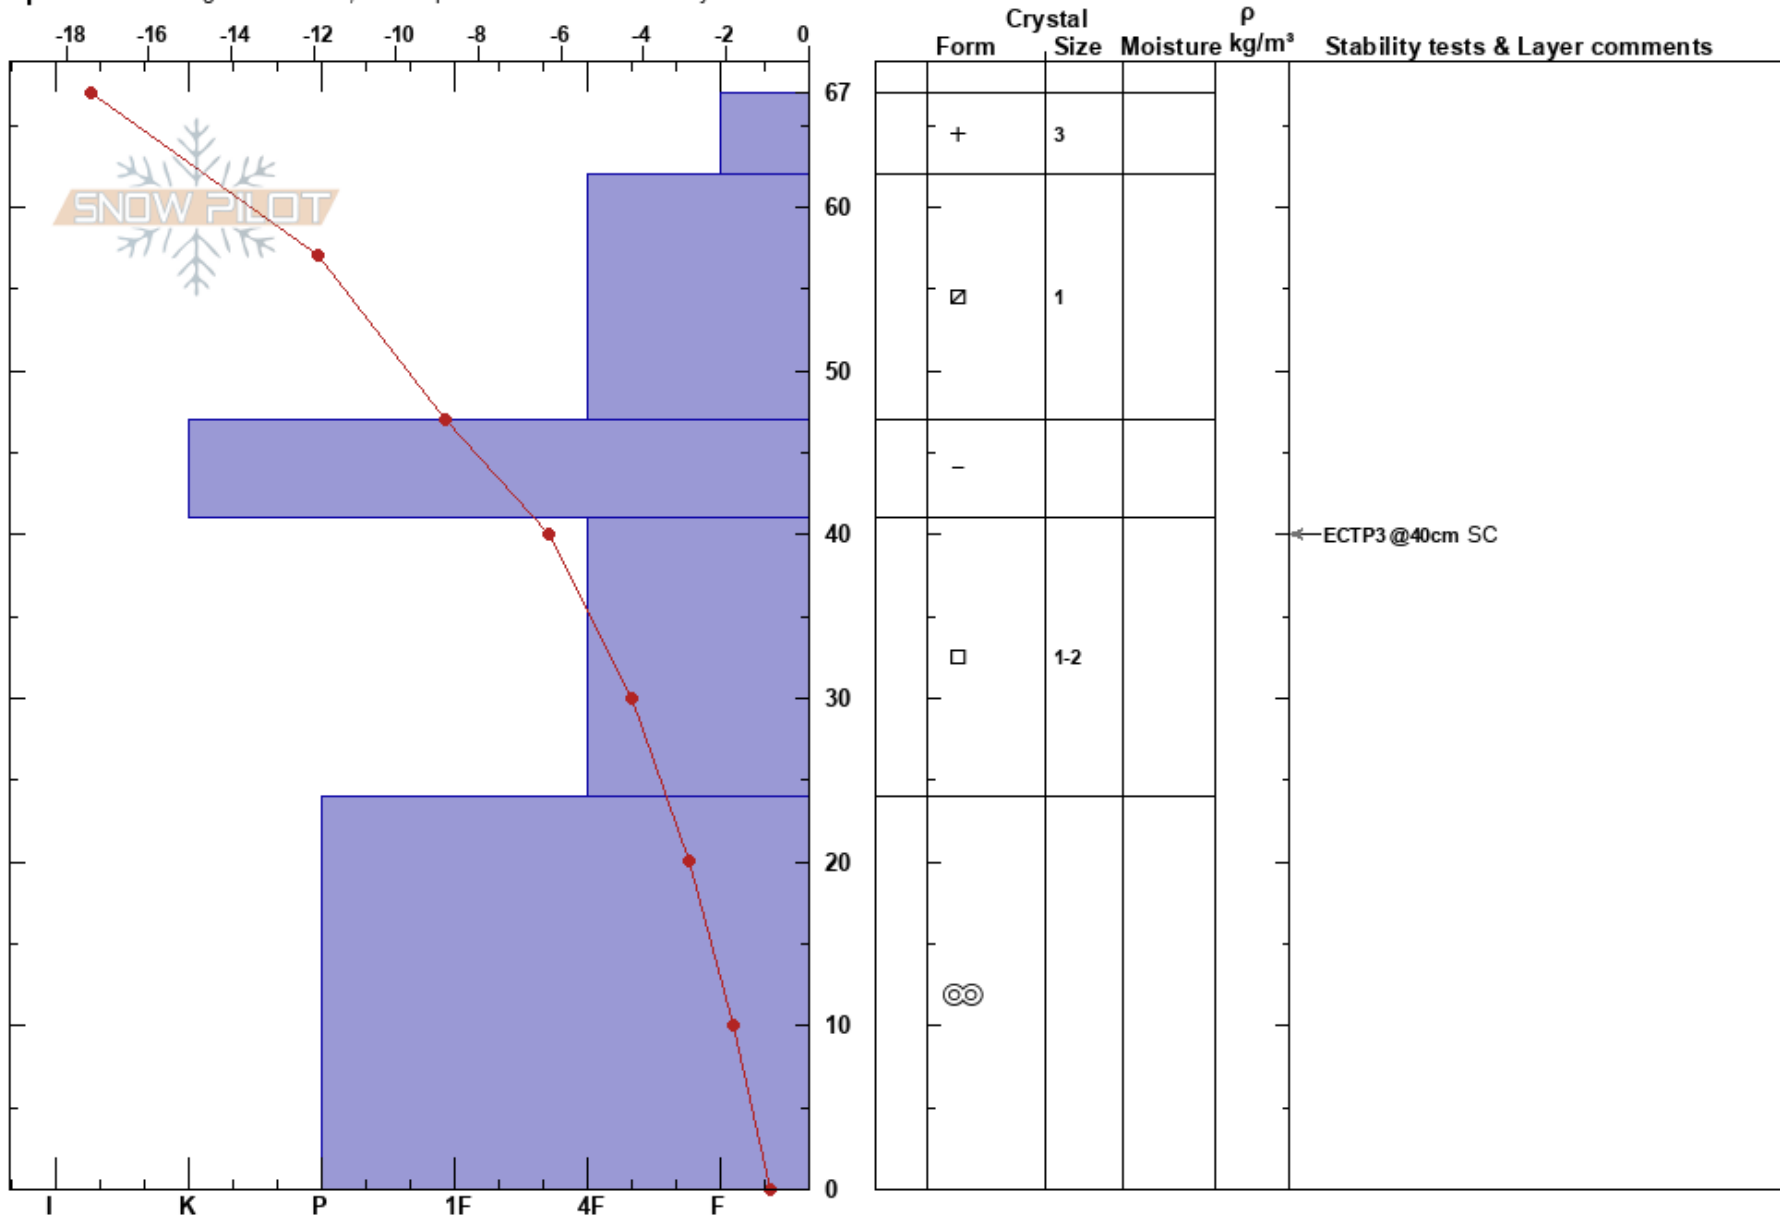

Beaver Dicks, Left
 Teton Range
 WY
 Elevation: 8500 ft
 Aspect: 260°

Andrew Ryan
 12/21/2017 - 11:30am
 Co-ord: 43.77391N, -110.94265W
 Slope Angle: 32°
 Wind Loading: no

Stability:
 Air Temperature:
 Sky Cover: CLR
 Precipitation: NO
 Wind: Calm

HS:67
 Layer Notes:
 41-24cm: Problematic layer

Specifics: Pit dug in a Ski Area; Pit is representative of backcountry

Notes: