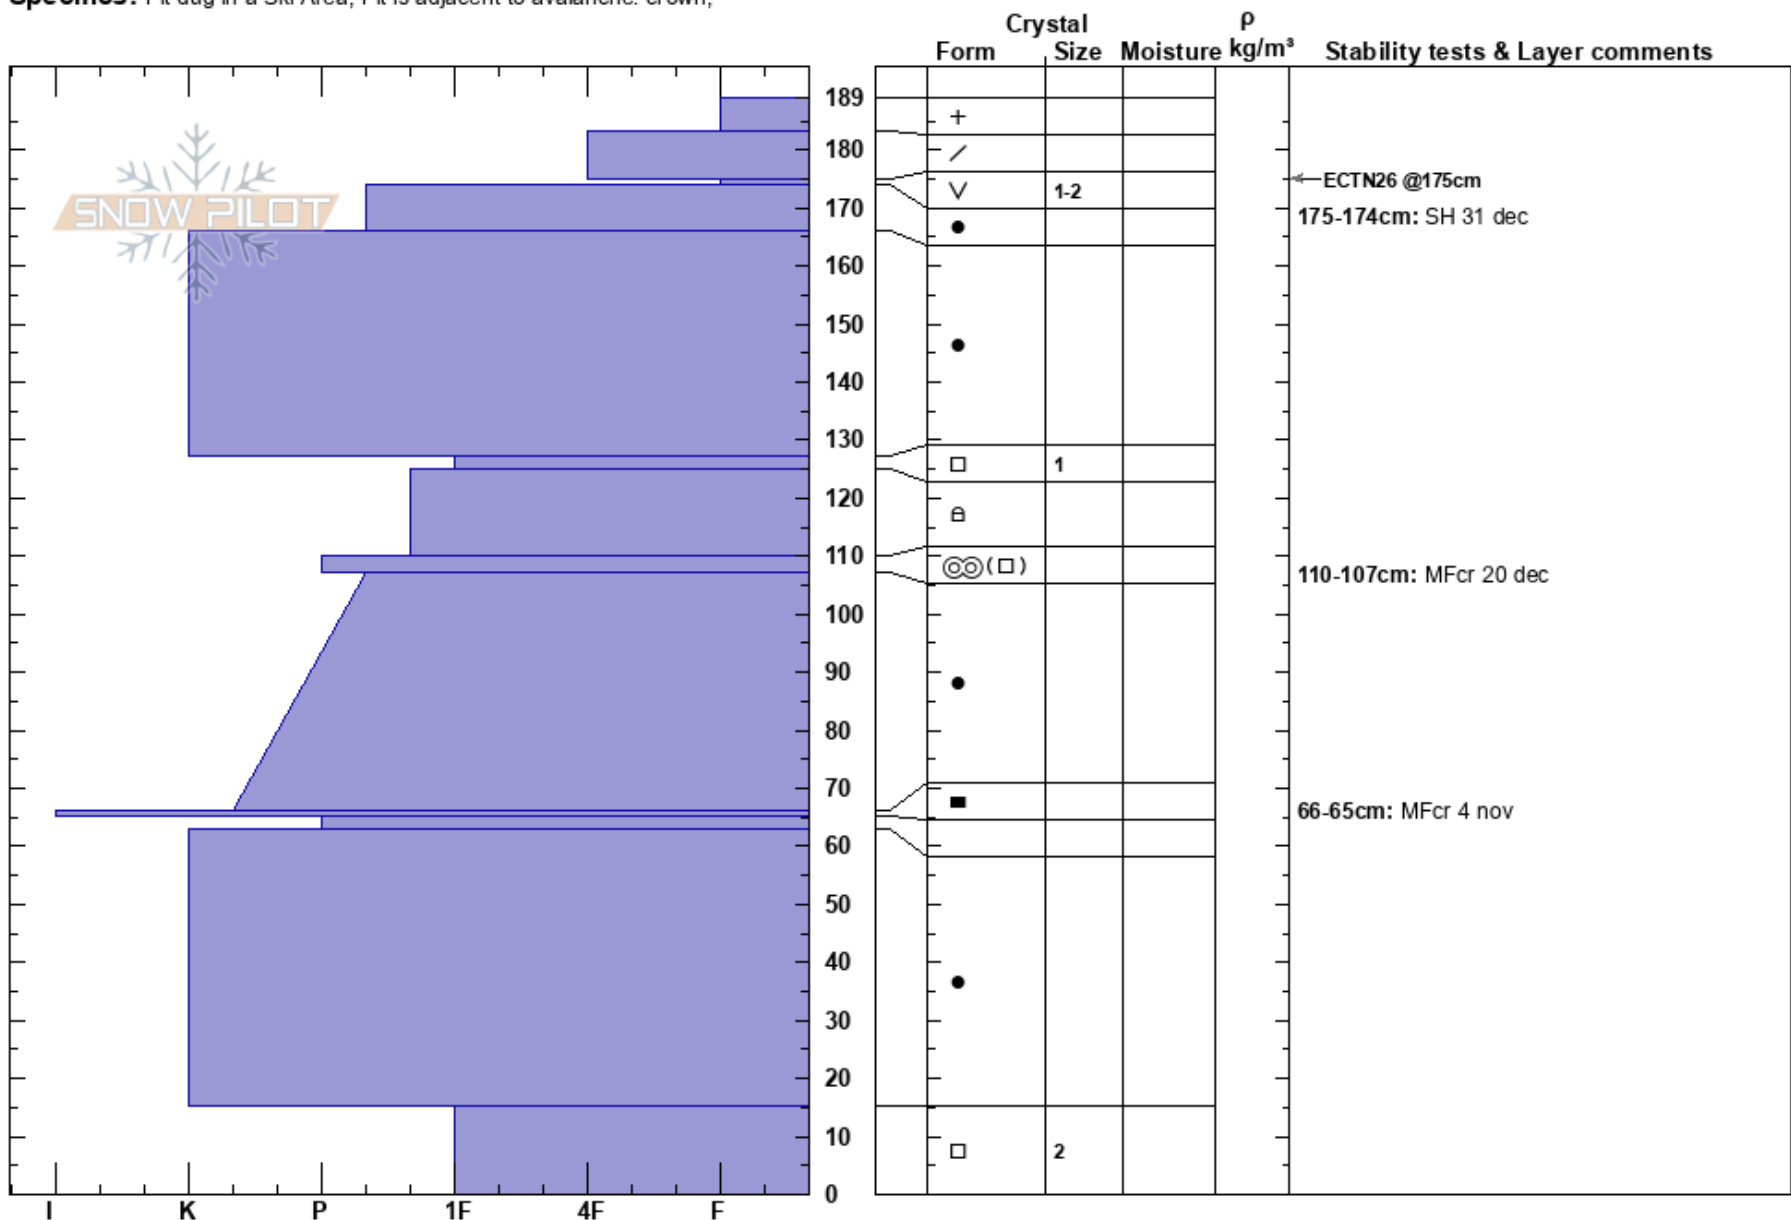

Lillprinsen
 Hemavan
 Sweden
Elevation: 750 m
Aspect: 230°
Specifics: Pit dug in a Ski Area; Pit is adjacent to avalanche: crown;

Johan af Ekenstam
 03/01/2018 - 00:15
Co-ord: 65.82957N, 15.10607E
Slope Angle: 20°
Wind Loading: previous

Stability:
Air Temperature: -6.1°C
Sky Cover: BKN
Precipitation: NO
Wind: N Light Breeze

HS: 189
PF: 15
 175-174cm: SH 31 dec
 110-107cm: MFcr 20 dec
 66-65cm: MFcr 4 nov

Notes: Brottkantprofil där pistmaskin under natten tryckt loss 60 cm tjockt flak med god sprickutbredning, @ 127 cm. ECTX @ 127. ECTX @ 112, FC/MFcr 20 dec, god sprickutbredning men mer än 30 slag.