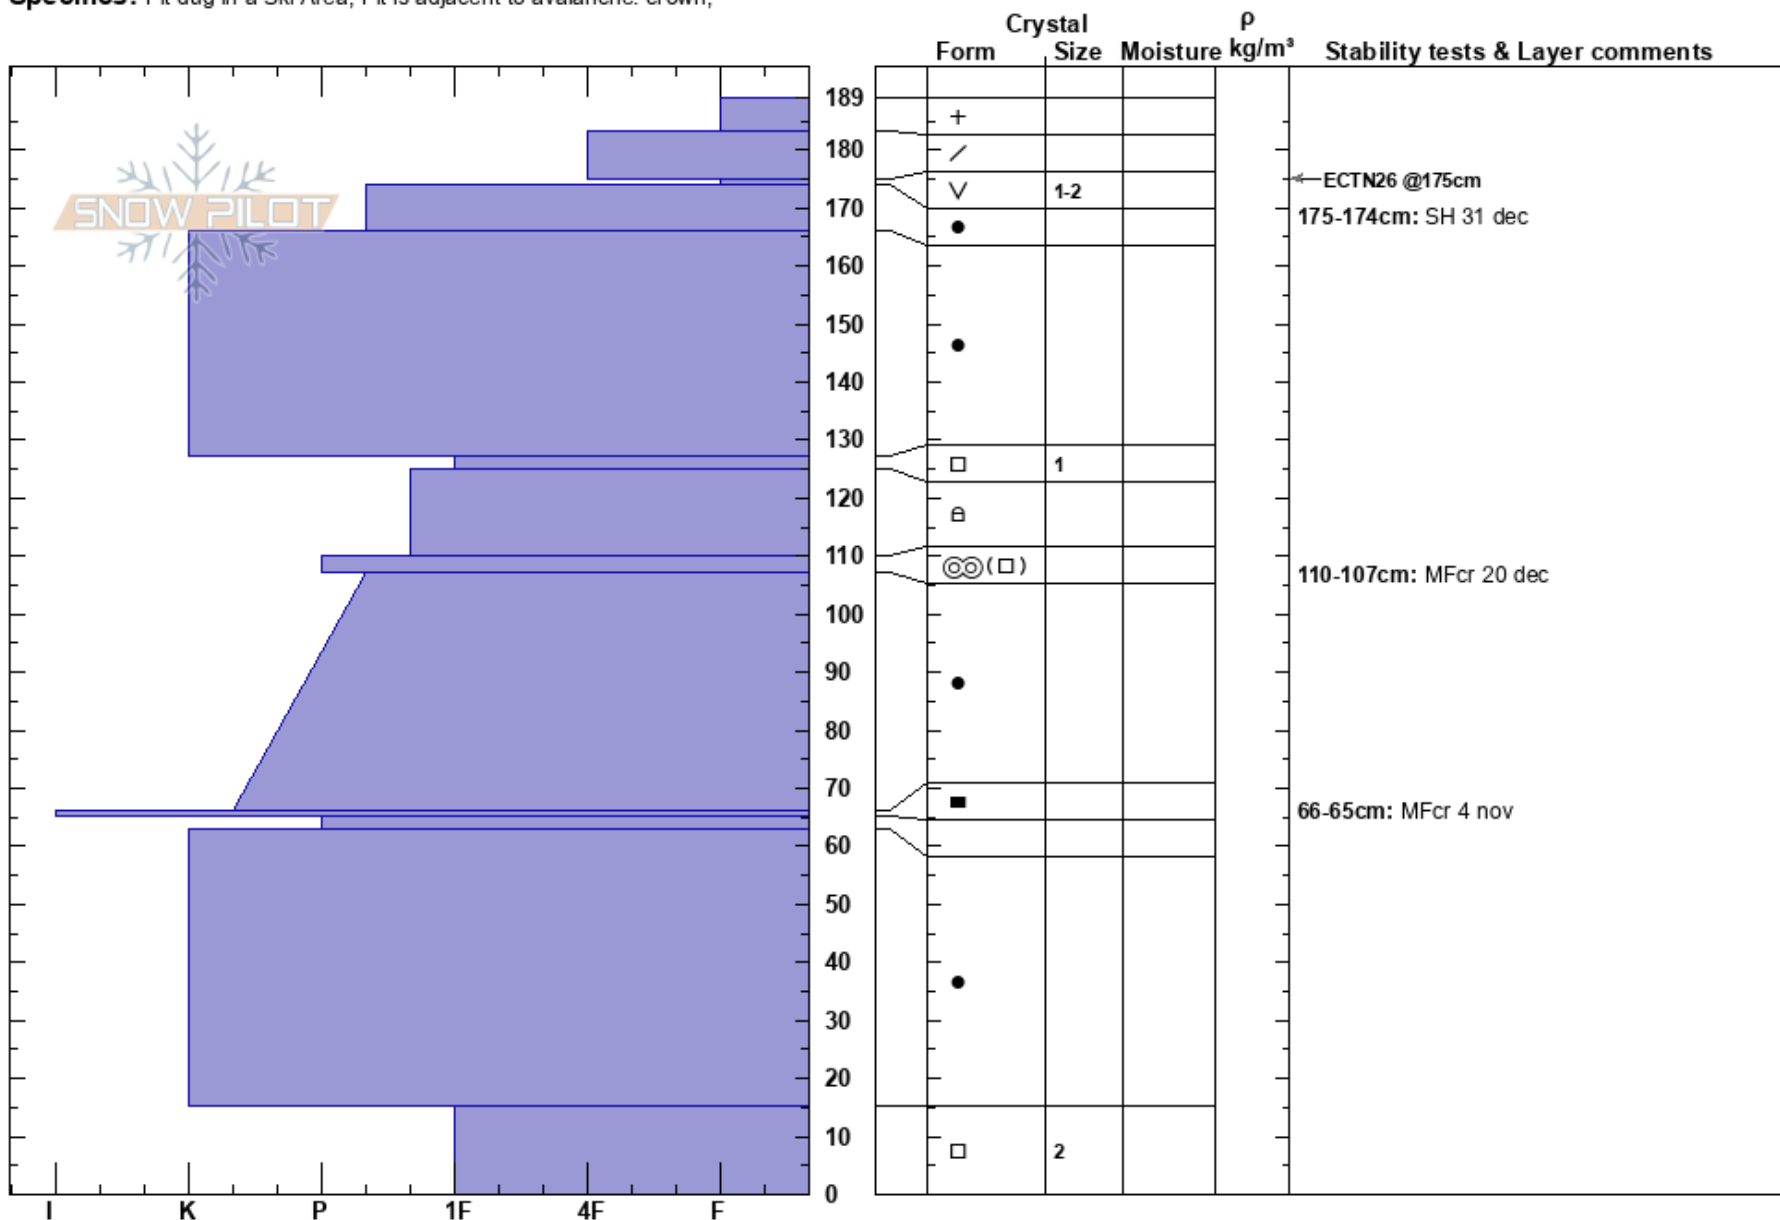

Lillprinsen
 Hemavan
 Sweden
Elevation: 750 m
Aspect: 230°
Specifics: Pit dug in a Ski Area; Pit is adjacent to avalanche: crown;

Johan af Ekenstam
 03/01/2018 - 00:15
Co-ord: 65.82957N, 15.10607E
Slope Angle: 20°
Wind Loading: previous

Stability:
Air Temperature: -6.1°C
Sky Cover: BKN
Precipitation: NO
Wind: N Light Breeze

HS: 189
Layer Notes:
 175-174cm: SH 31 dec
 110-107cm: MFcr 20 dec
 66-65cm: MFcr 4 nov

Notes: Brottkantprofil där pistmaskin under natten tryckt loss 60 cm tjockt flak med god sprickutbredning, @ 127 cm. ECTX @ 127. ECTX @ 112, FC/MFcr 20 dec, god sprickutbredning men mer än 30 slag.