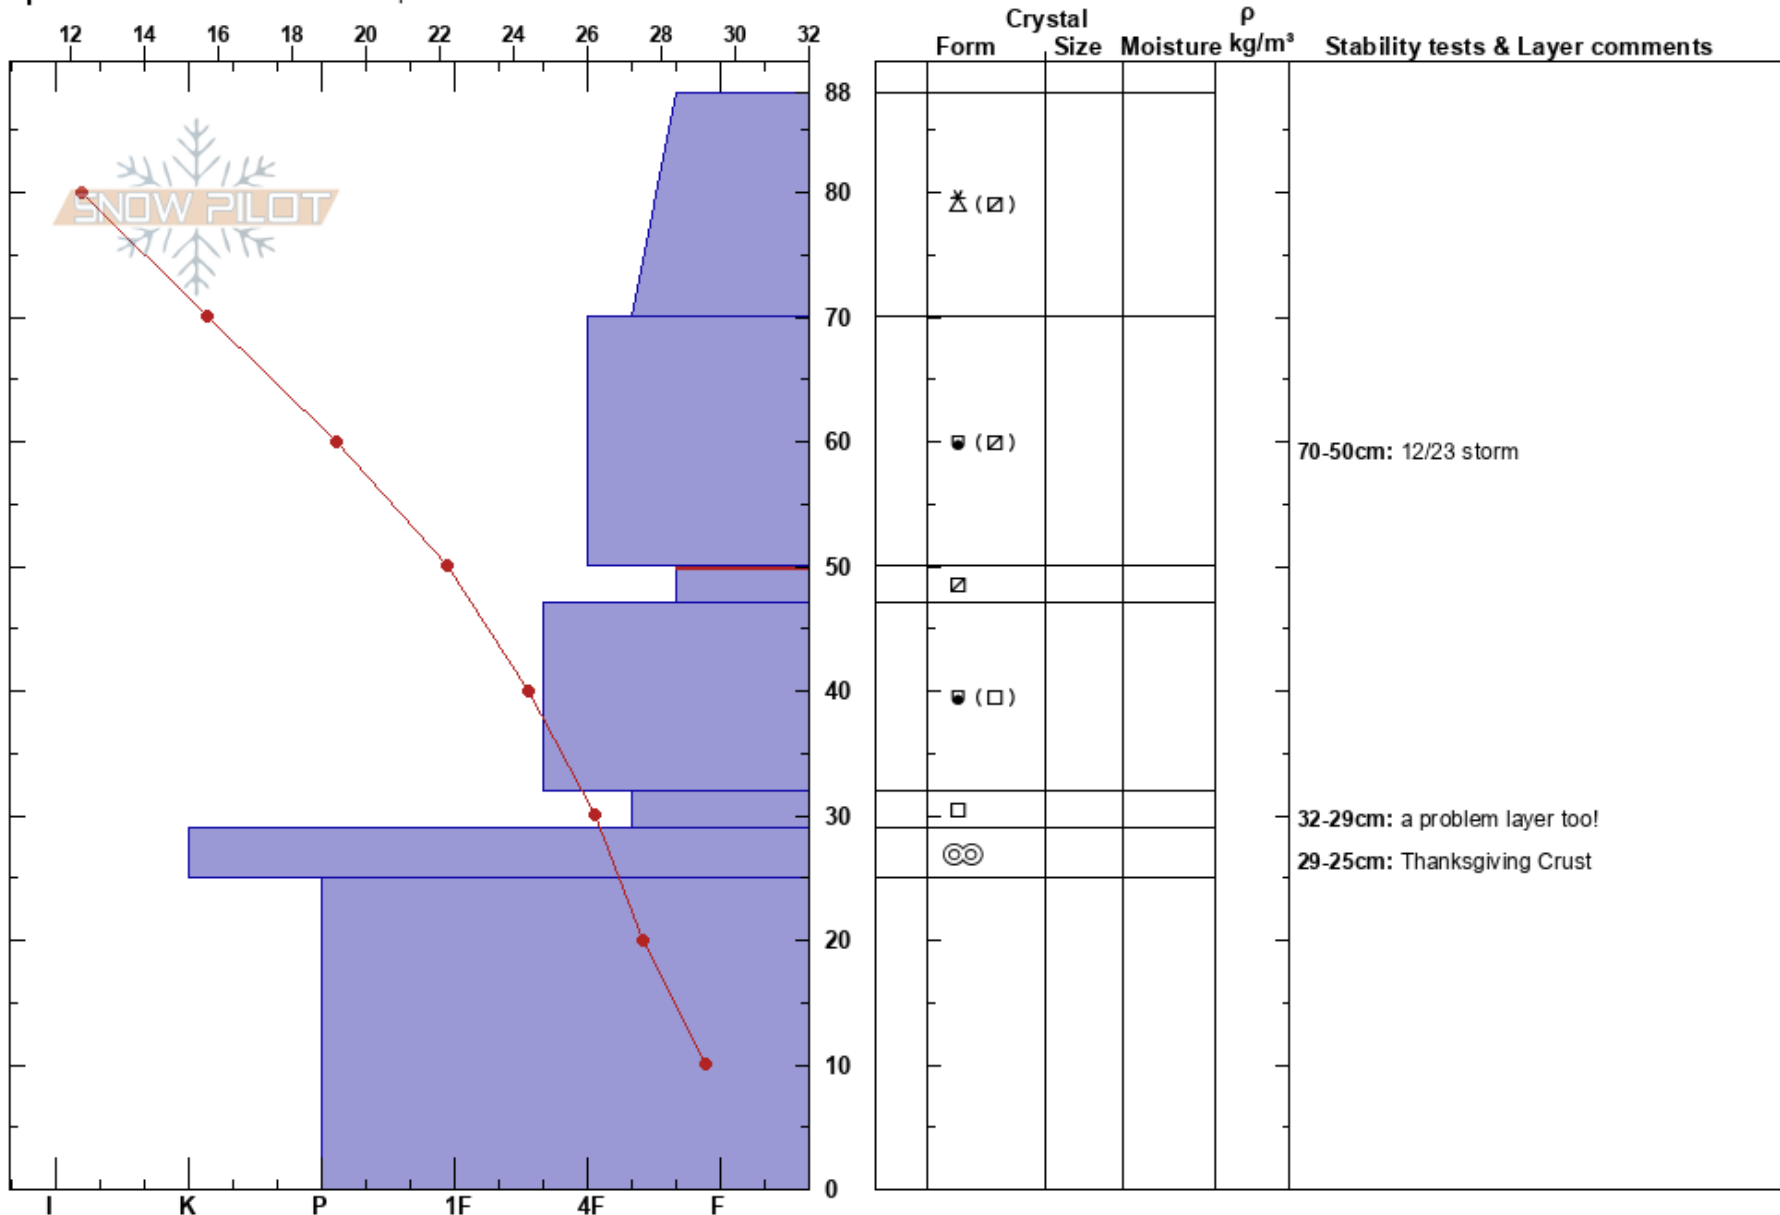

Naomi Trail
 Bear River Range
 UT
 Elevation: 8600 ft
 Aspect: NE

toby weed
 01/02/2018 - 2:00pm
 Co-ord: 41.90342N, -111.65178W
 Slope Angle: 25°
 Wind Loading: previous

Stability: Good
 Air Temperature: 32°F
 Sky Cover: FEW
 Precipitation: NO
 Wind: Calm

HS:88
 PF:60
 70-50cm: 12/23 storm
 50-47cm: Problematic layer
 32-29cm: a problem layer too!
 29-25cm: Thanksgiving Crust

Specifics: Snowmobile tracks on slope

Notes: Noticed increased stability... mixed test results... significant temp gradient.