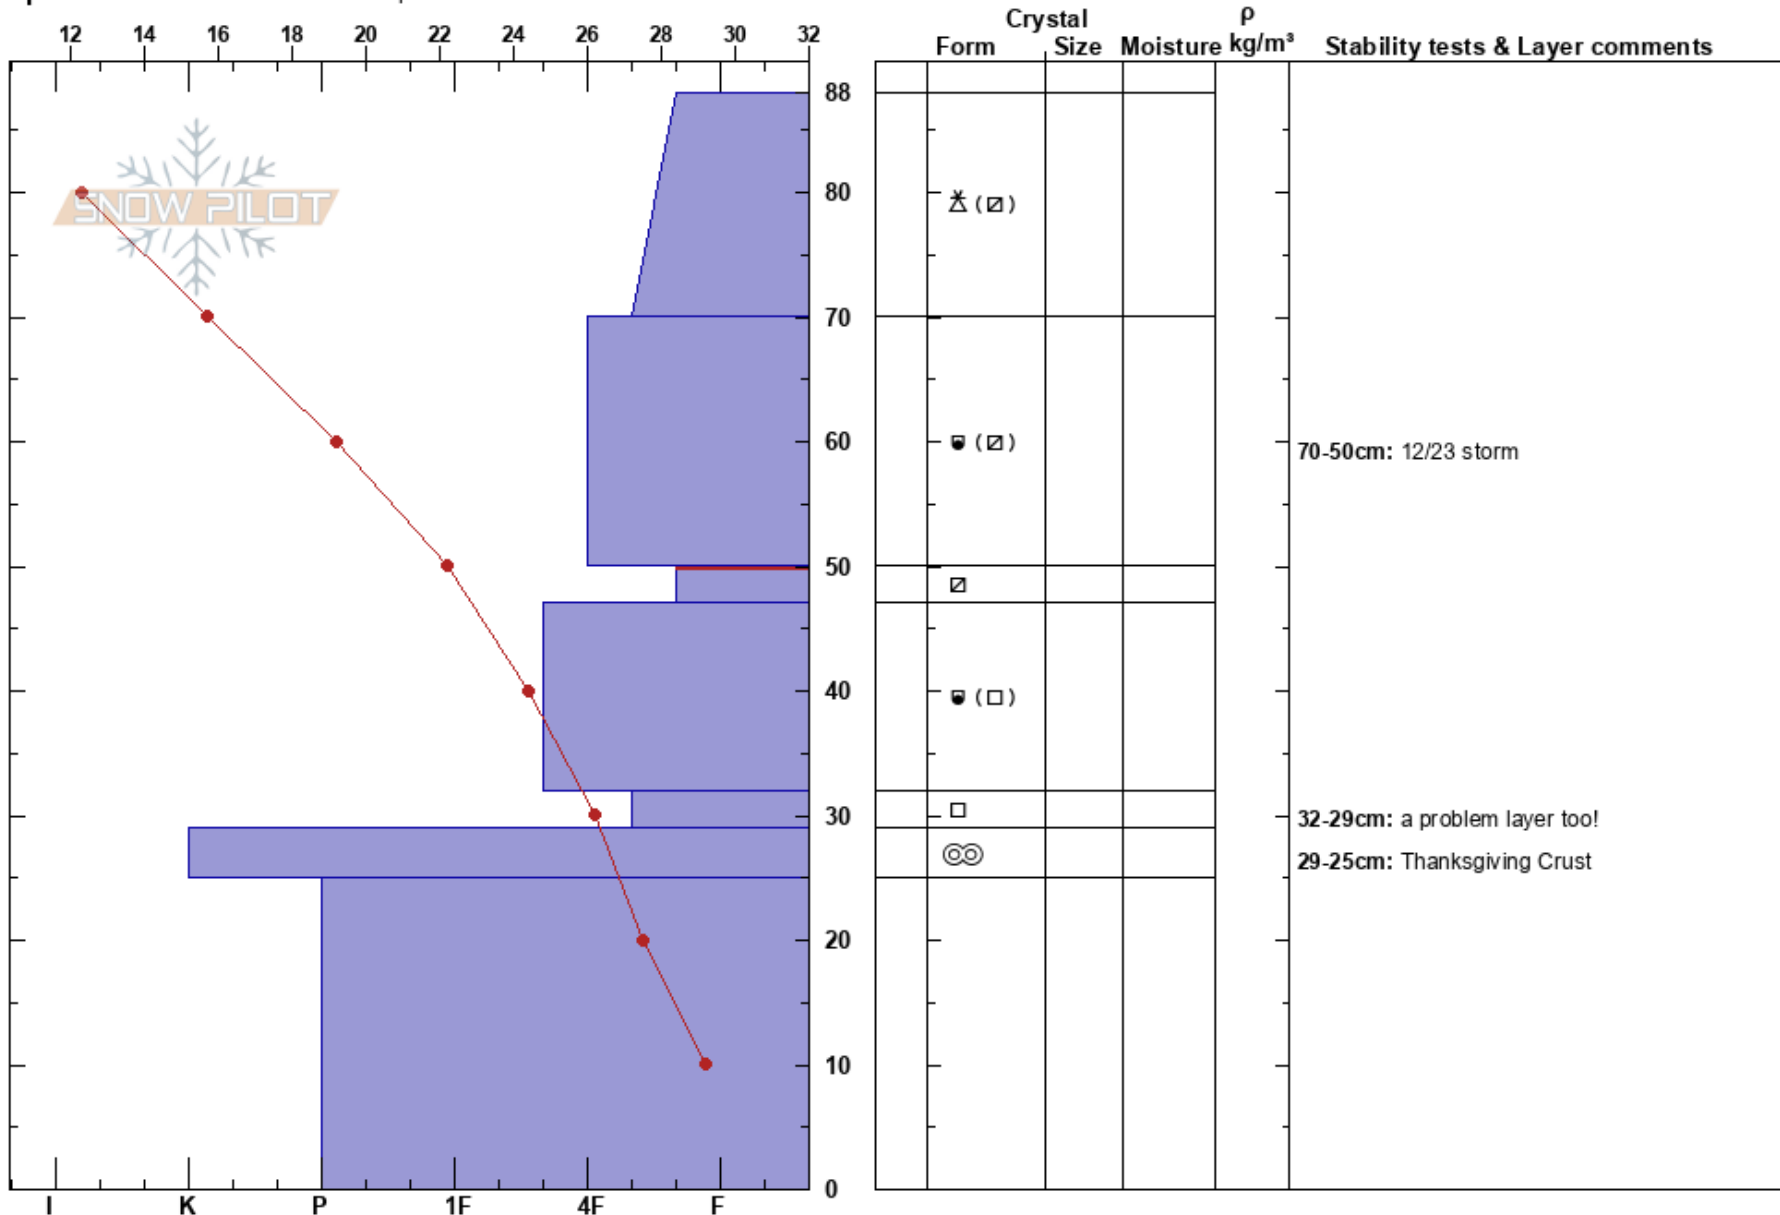

Naomi Trail  
 Bear River Range  
 UT  
 Elevation: 8600 ft  
 Aspect: NE

toby weed  
 01/02/2018 - 2:00pm  
 Co-ord: 41.90342N, -111.65178W  
 Slope Angle: 25°  
 Wind Loading: previous

Stability: Good  
 Air Temperature: 32°F  
 Sky Cover: FEW  
 Precipitation: NO  
 Wind: Calm

HS:88  
 PF:60  
 70-50cm: 12/23 storm  
 50-47cm: Problematic layer  
 32-29cm: a problem layer too!  
 29-25cm: Thanksgiving Crust

Specifics: Snowmobile tracks on slope

Notes: Noticed increased stability... mixed test results... significant temp gradient.