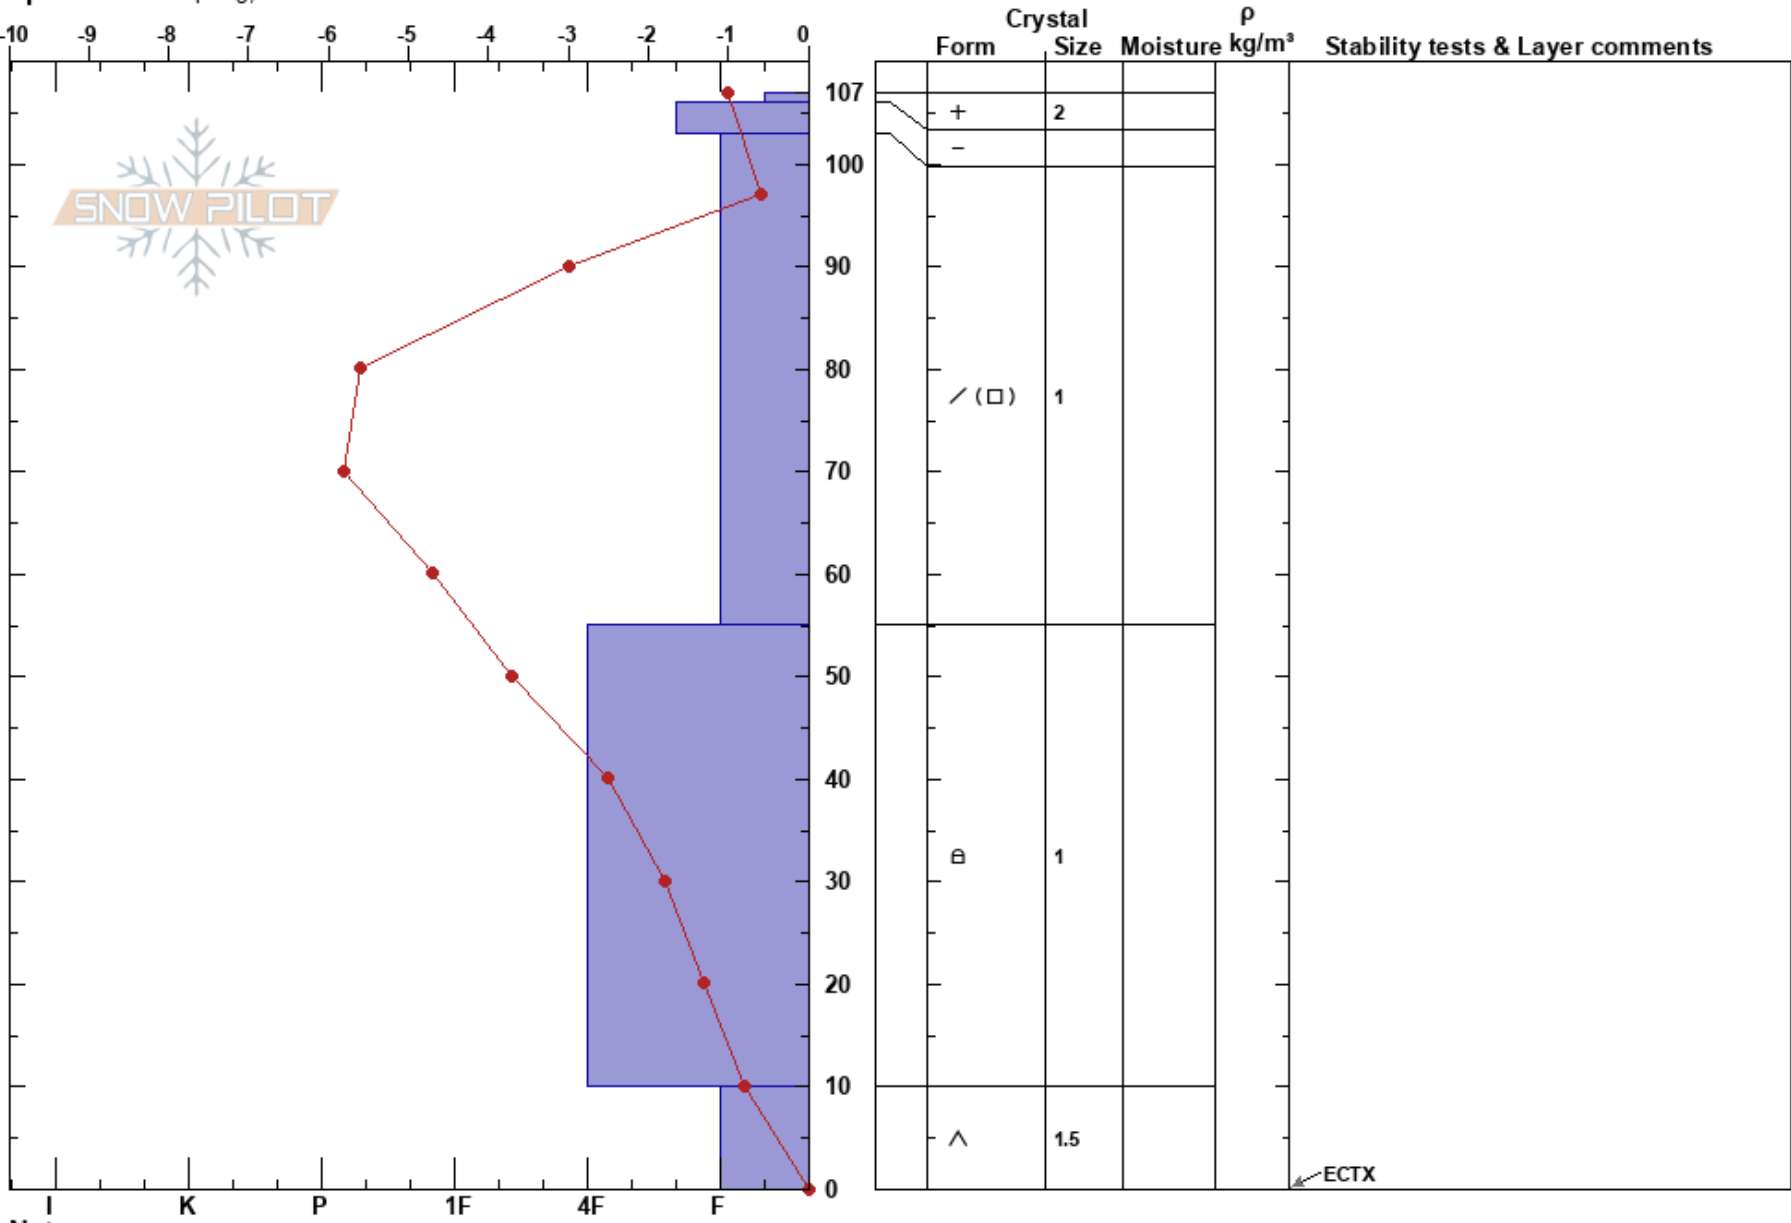

Shed 11  
 Lewis Range  
 MT  
 Elevation: 6380 ft  
 Aspect: S  
 Specifics: Collapsing, localizer

BNSF Avalanche Safety  
 01/02/2018 - 3:25pm  
 Co-ord: 48.24664N, -113.54192W  
 Slope Angle: 33°  
 Wind Loading: previous

Stability:  
 Air Temperature: -4°C  
 Sky Cover: FEW  
 Precipitation: NO  
 Wind: Calm

HS:107  
 PS:35  
 Layer Notes:

Notes: