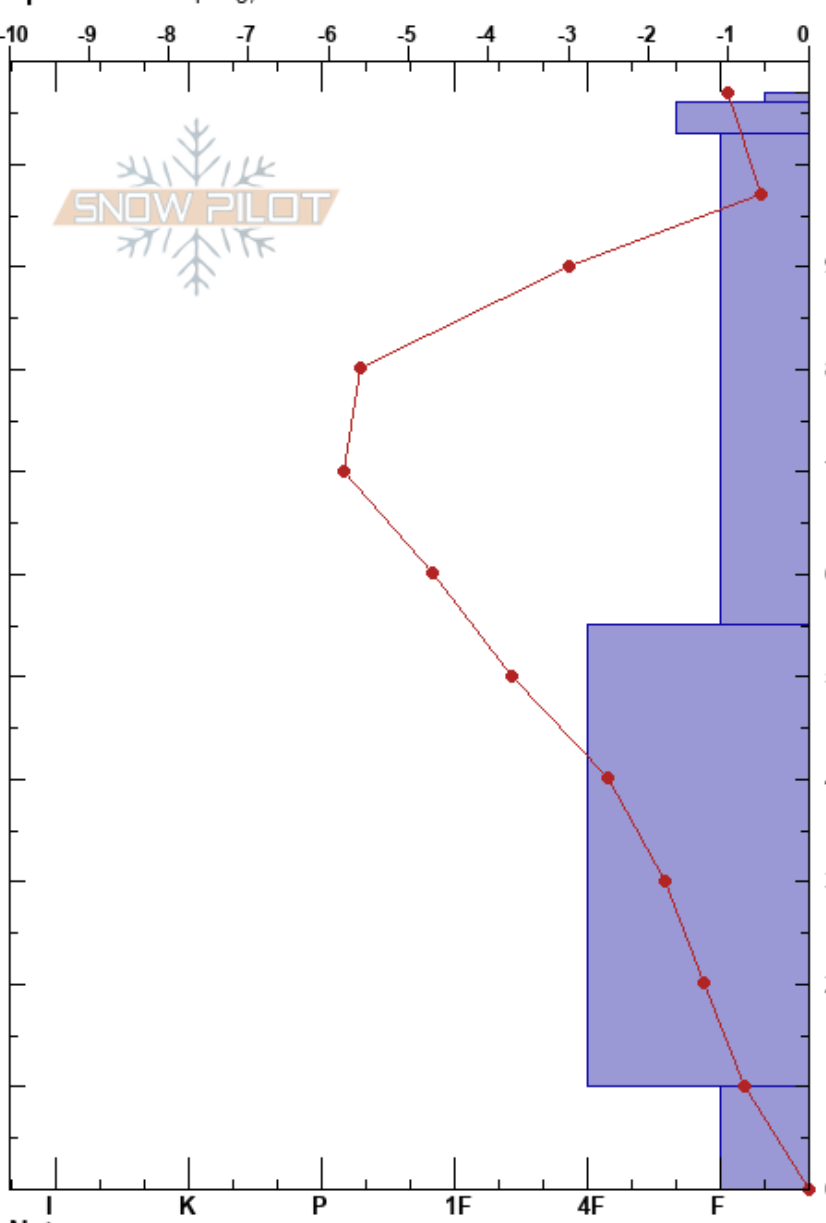

Shed 11
 Lewis Range
 MT
 Elevation: 6380 ft
 Aspect: S
 Specifics: Collapsing, localizer

BNSF Avalanche Safety
 01/02/2018 - 3:25pm
 Co-ord: 48.24664N, -113.54192W
 Slope Angle: 33°
 Wind Loading: previous

Stability: **HS:107**
 Air Temperature: -4°C
 Sky Cover: FEW
 Precipitation: NO
 Wind: Calm

Layer Notes:

Form	Crystal		Moisture	ρ kg/m ³	Stability tests & Layer comments
	Size				
+	2				
-					
/ (□)	1				
⊖	1				
^	1.5				