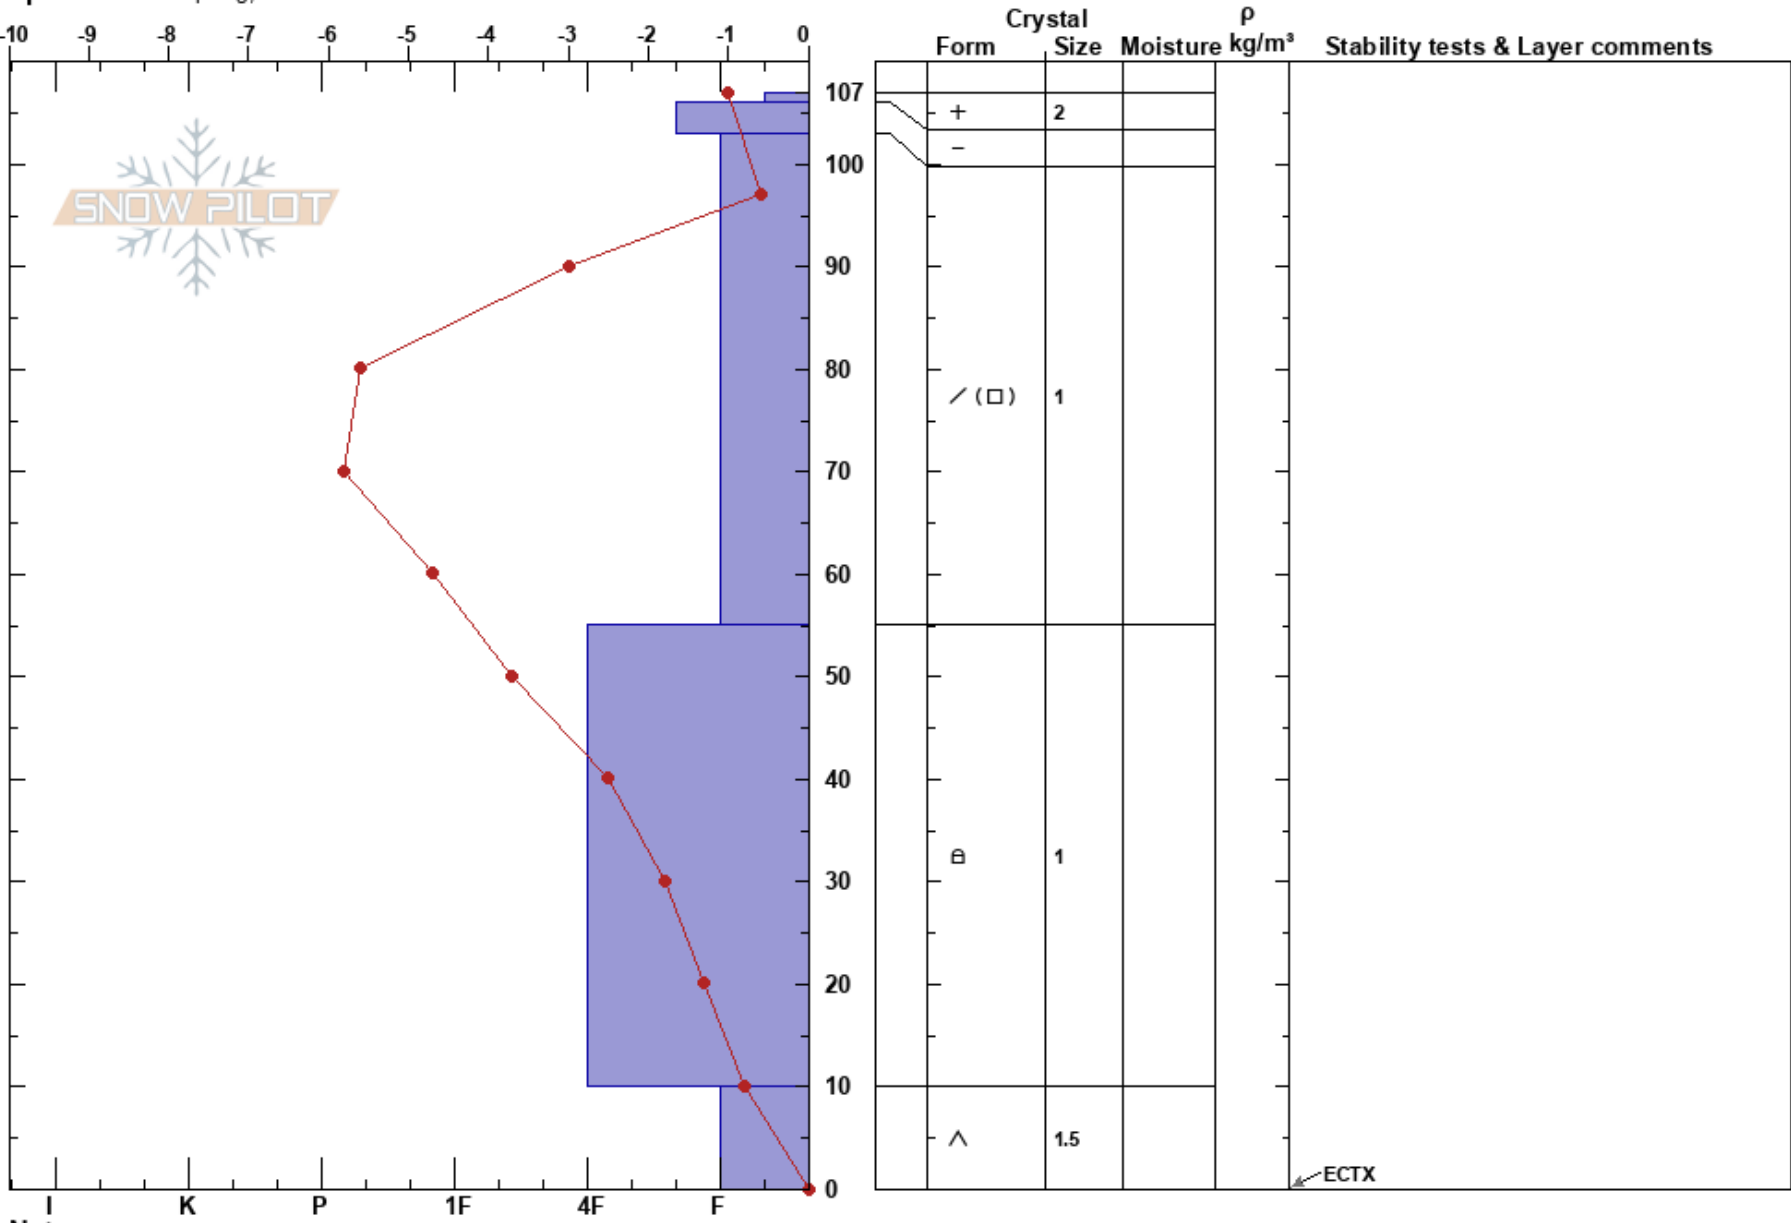

Shed 11
 Lewis Range
 MT
 Elevation: 6380 ft
 Aspect: S
 Specifics: Collapsing, localizer

BNSF Avalanche Safety
 01/02/2018 - 3:25pm
 Co-ord: 48.24664N, -113.54192W
 Slope Angle: 33°
 Wind Loading: previous

Stability: **HS:107**
 Air Temperature: -4°C
 Sky Cover: FEW
 Precipitation: NO
 Wind: Calm

Layer Notes:

Notes: