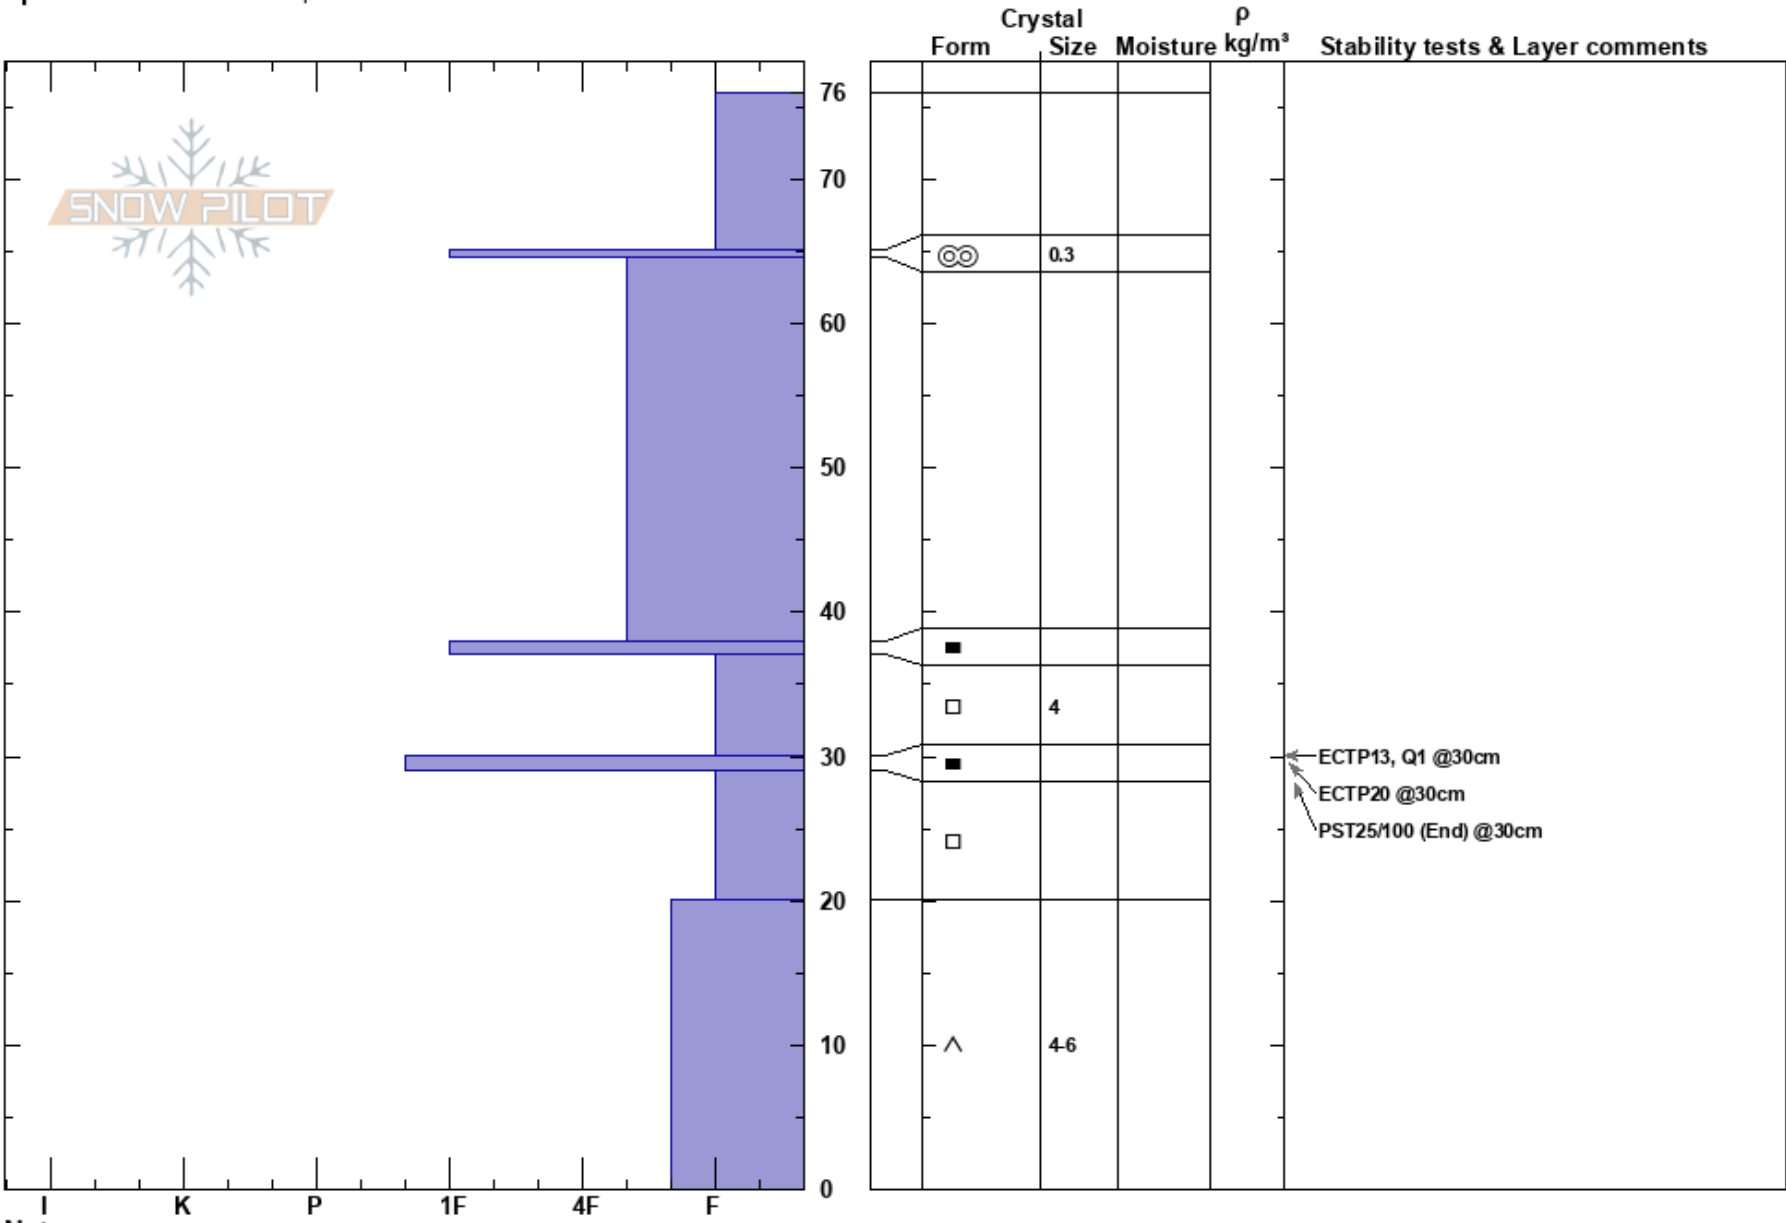

Trapper Creek- Hebgen
 Lionhead Range
 MT
 Elevation: 8800 ft
 Aspect: 140°
 Specifics: Ski tracks on slope

Gabrielle Antonioli
 01/02/2018 - 12:12pm
 Co-ord: 44.83865N, -111.34218W
 Slope Angle: 28°
 Wind Loading:

Stability: Poor
 Air Temperature: 2°C
 Sky Cover: CLR
 Precipitation: NO
 Wind: Calm

HS:76
 37-30cm: Problematic layer

Notes: Dug with Chabot