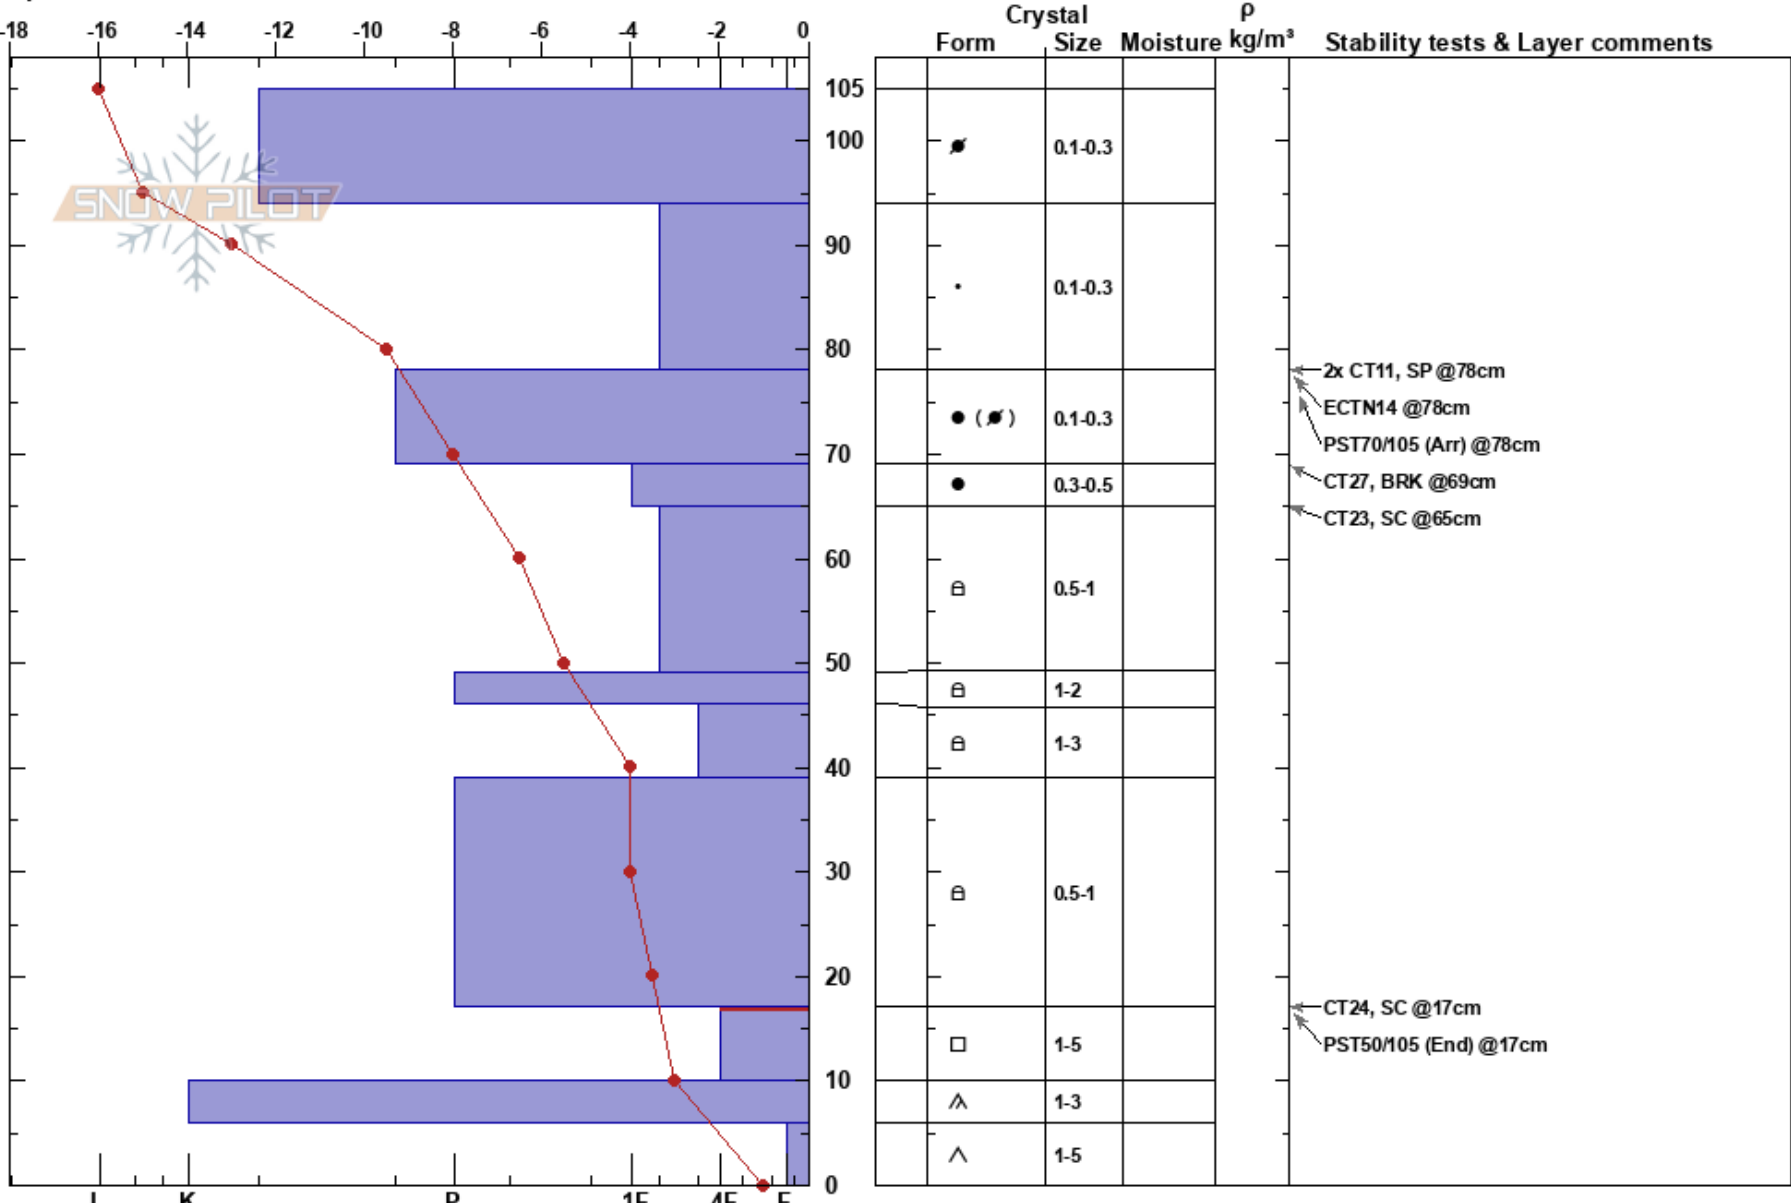

Mt Arkansas W
 Vail/Summit County
 CO
Elevation: 11575 ft
Aspect: 80°

Nolan Van Harte
 01/02/2018 - 11:00am
Co-ord: 13S 396233W 4355959N
Slope Angle: 17°
Wind Loading: no

Stability: Fair **HS:**105 **Layer Notes:**
Air Temperature: -12°C **PF:**0 17-10cm:Problematic layer
Sky Cover: CLR
Precipitation: NO
Wind: NW Light Breeze

Specifics: Ski tracks on slope; We skied slope

Notes: Pit dug in isolated wind slab on leeward, abrupt convexity. Shallow facets, and boot pen. to ground, where wind hasn't deposited snow. Recent wind event seems to have stripped fetches down to the old snow or even the ground, and deposited very hard windslabs on lee slopes.