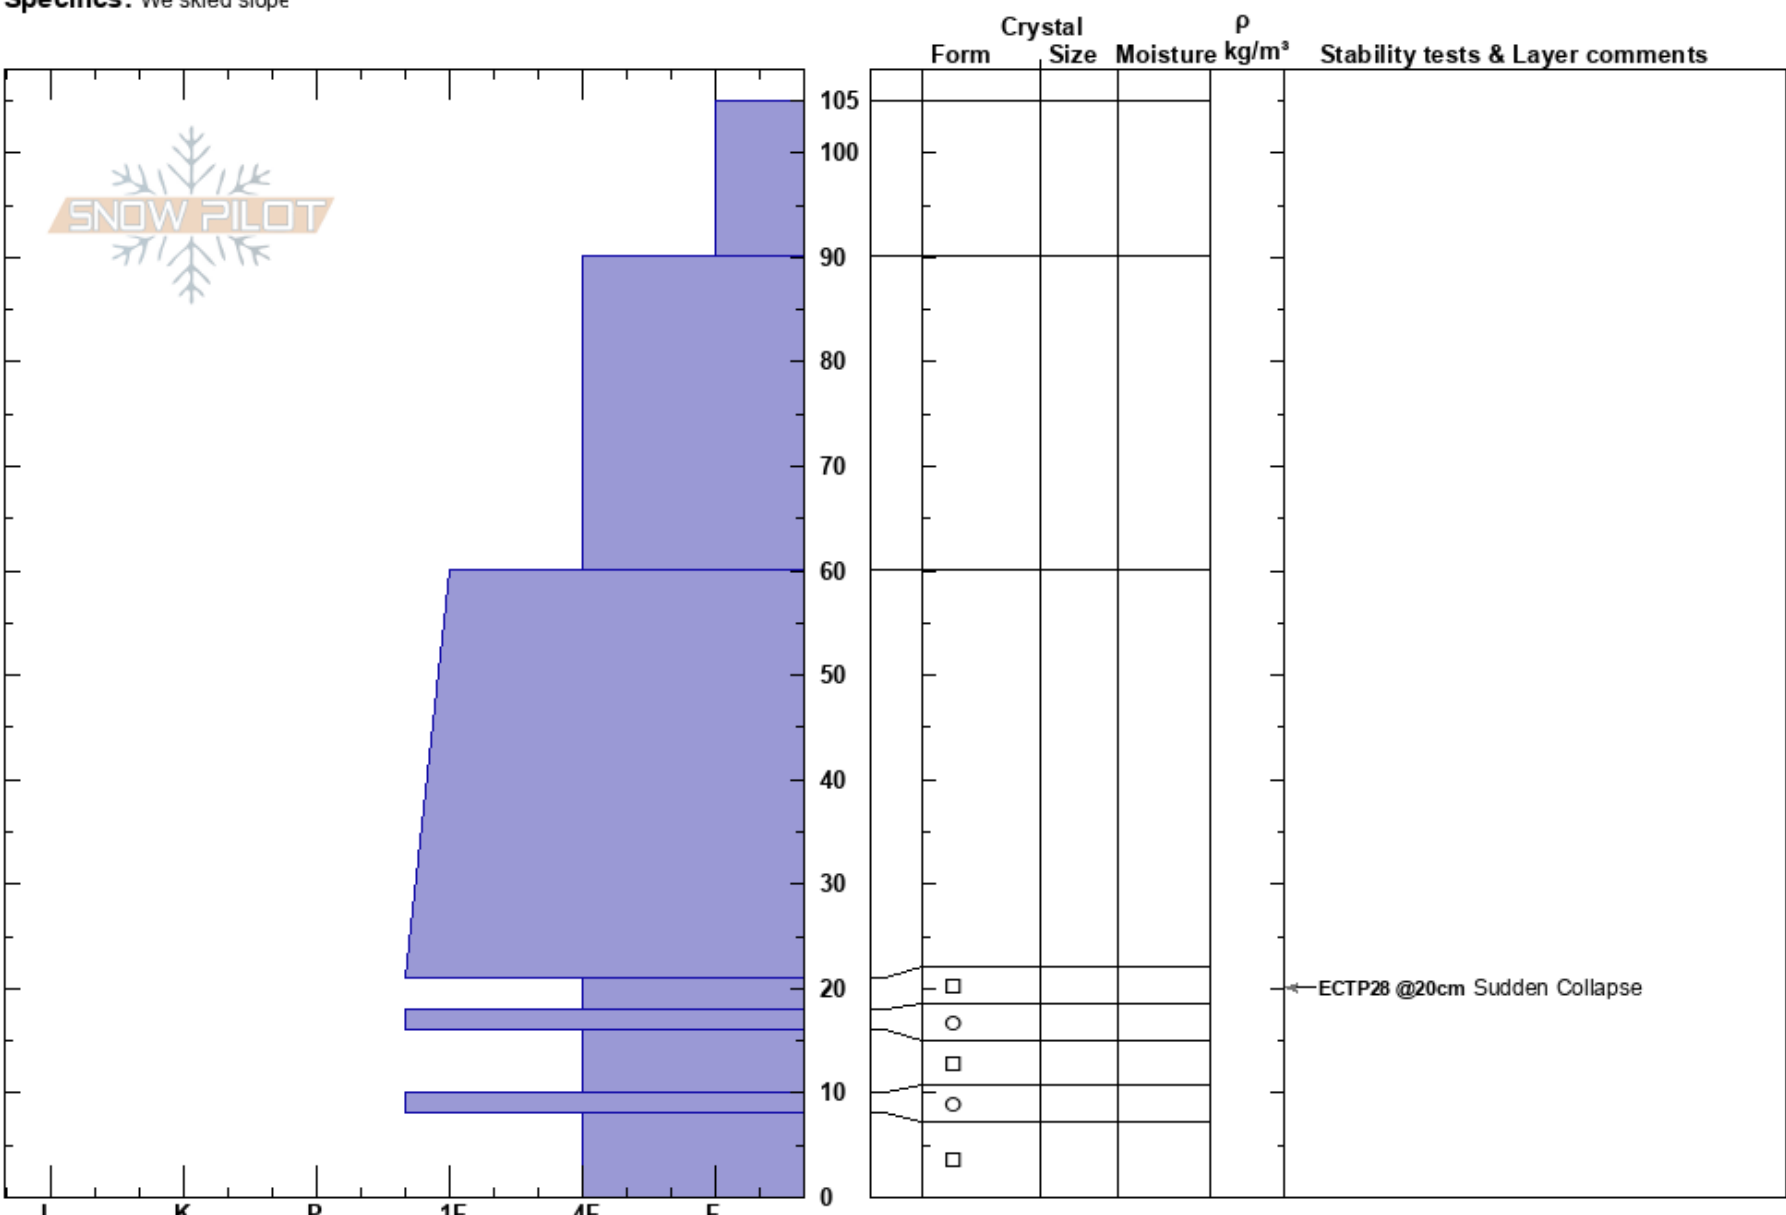

Viga Beam Bowl
 Kachina Peaks
 AZ
Elevation: 9195 ft
Aspect: 62°
Specifics: We skied slope

Troy Marino
 01/28/2023 - 1:30pm
Co-ord: 35.36288N, -111.61243W
Slope Angle: 27°
Wind Loading:

Stability:
Air Temperature:
Sky Cover: CLR
Precipitation: NO
Wind:

HS: 105
Layer Notes:
 21-18cm: Problematic layer

Notes: average slope angle below this pit was 30-33°, down to ~8600'. Below that it went quickly to <25°.