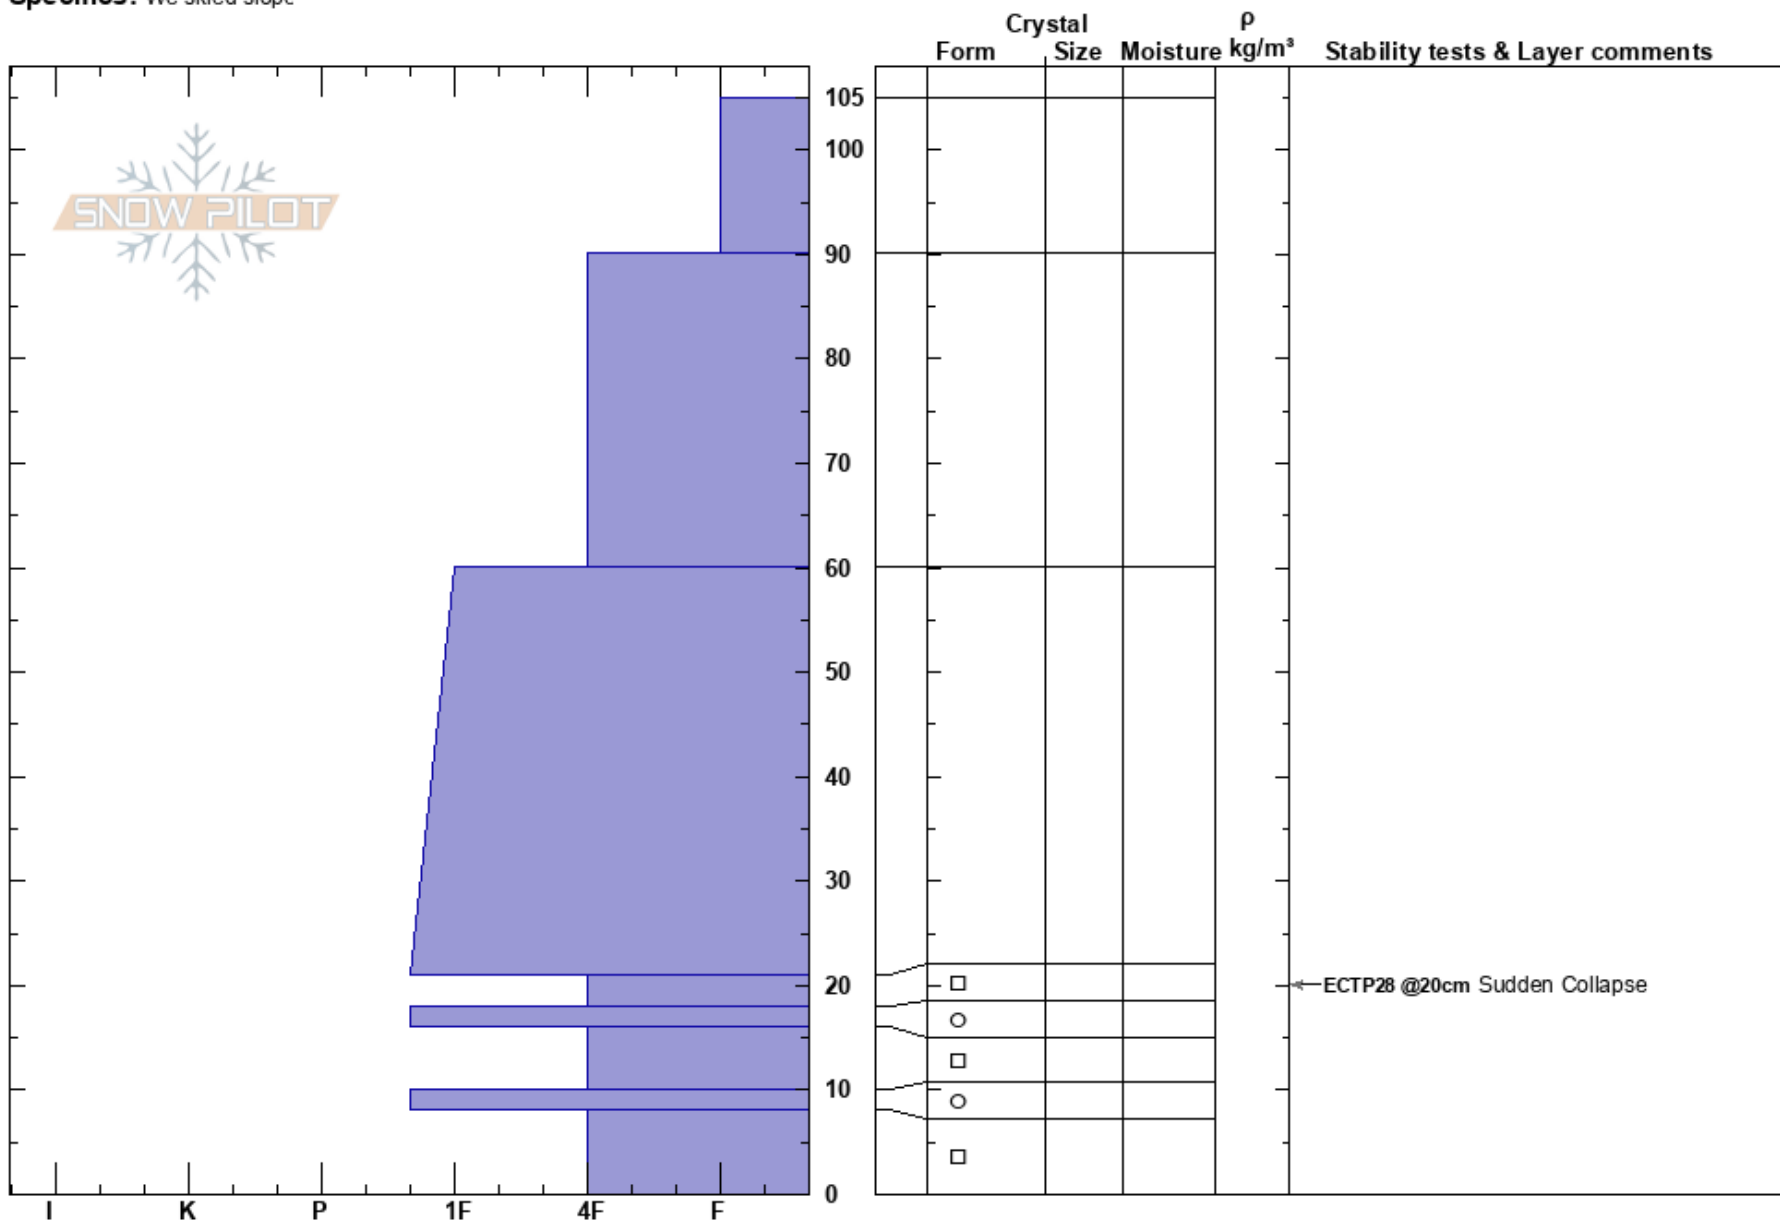

Viga Beam Bowl
 Kachina Peaks
 AZ
Elevation: 9195 ft
Aspect: 62°
Specifics: We skied slope

Troy Marino
 01/28/2023 - 1:30pm
Co-ord: 35.36288N, -111.61243W
Slope Angle: 27°
Wind Loading:

Stability:
Air Temperature:
Sky Cover: CLR
Precipitation: NO
Wind:

HS:105 **Layer Notes:**
 21-18cm:Problematic layer

Notes: average slope angle below this pit was 30-33°, down to ~8600'. Below that it went quickly to <25°.