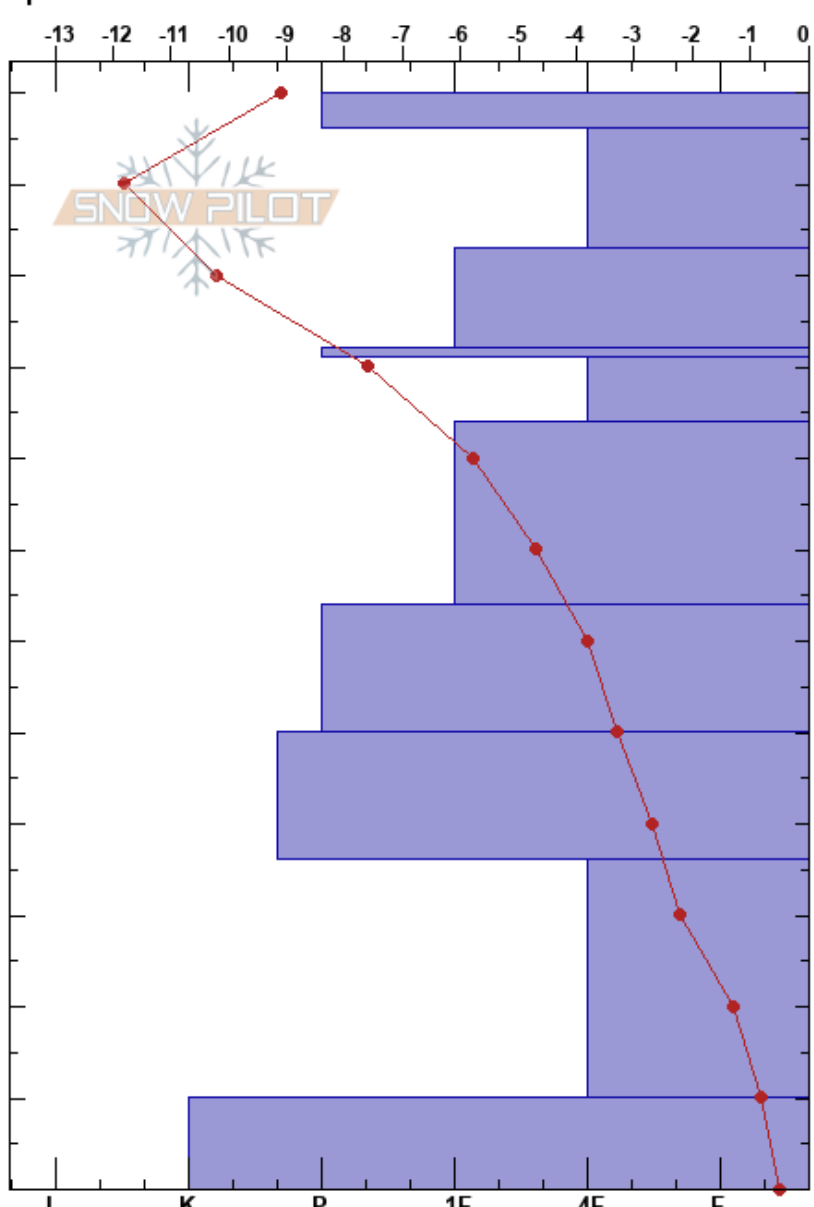

KP13
 Crested Butte
 CO
 Elevation: 2853 m
 Aspect: S
 Specifics:

Daniel Hogan
 01/24/2023 - 12:11pm
 Co-ord: 38.94161N, -106.97281W
 Slope Angle: 0°
 Wind Loading:

Stability:
 Air Temperature: -9°C
 Sky Cover: BKN
 Precipitation: NO
 Wind: N Moderate

HS:120
 Layer Notes:
 92-91cm: Melt freeze crust
 10-0cm: Much softer by bush in pit

Form	Crystal		Moisture	ρ kg/m ³	Stability tests & Layer comments
	Size	Size			
				182	
				224	
				283	
				253	92-91cm: Melt freeze crust
				312	
				303	
				366	
				395	
				330	
				370	
					10-0cm: Much softer by bush in pit

Notes: IR surface temperature was -9.1