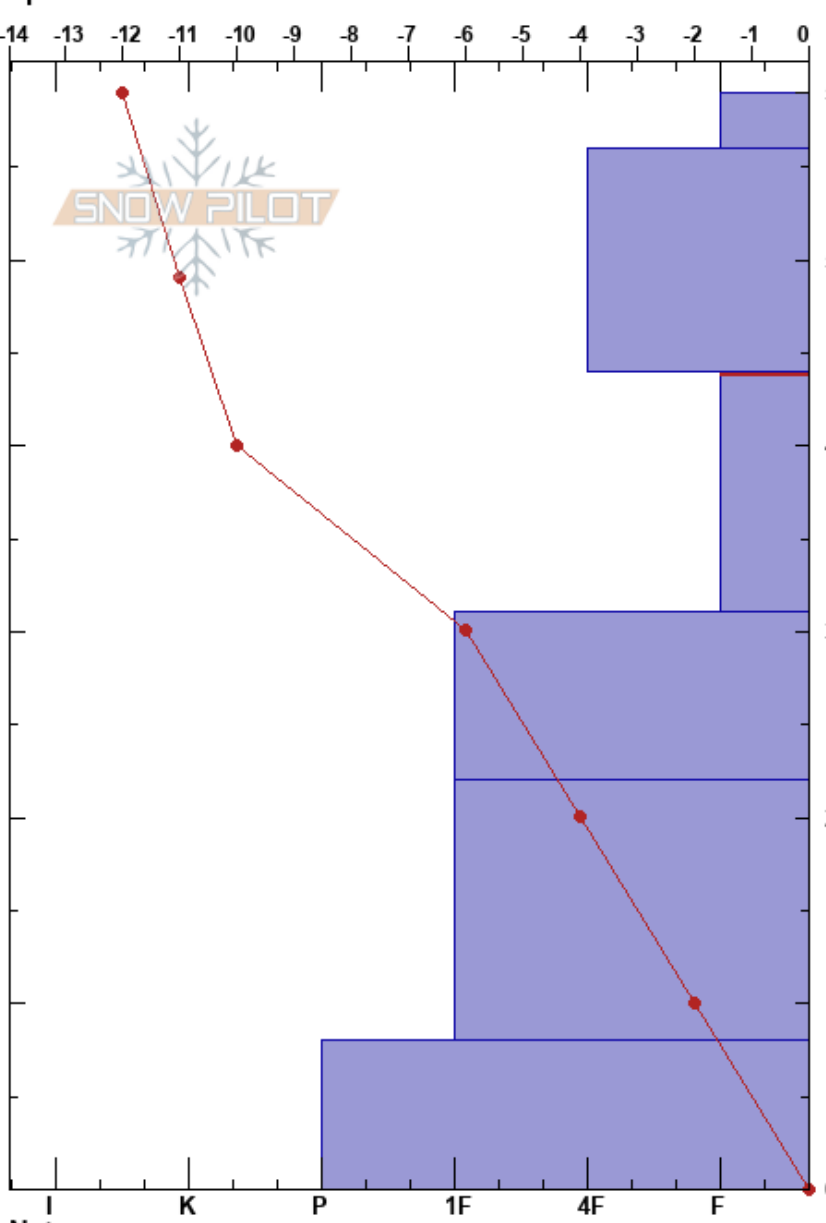

Waterdog Meadows  
 Sawatch  
 CO  
 Elevation: 11397 ft  
 Aspect: 129°  
 Specifics:

Monarch Ski Patrol  
 12/19/2022 - 10:00am  
 Co-ord: 38.54045N, -106.33701W  
 Slope Angle: 27°  
 Wind Loading: previous

Stability: **HS:59**  
 Air Temperature: -9°C **PF:30**  
 Sky Cover: CLR **PS:15**  
 Precipitation: NO  
 Wind: W Moderate  
 44-31cm: Problematic layer

Form	Crystal		$\rho$ kg/m <sup>3</sup>	Stability tests & Layer comments
	Size	Moisture		
/	0.5			
•	1			
□				← CT12, SC @44cm ← ECTN6 @44cm ← PST20/100 (SF) @44cm
□				
□	1			
^	2			