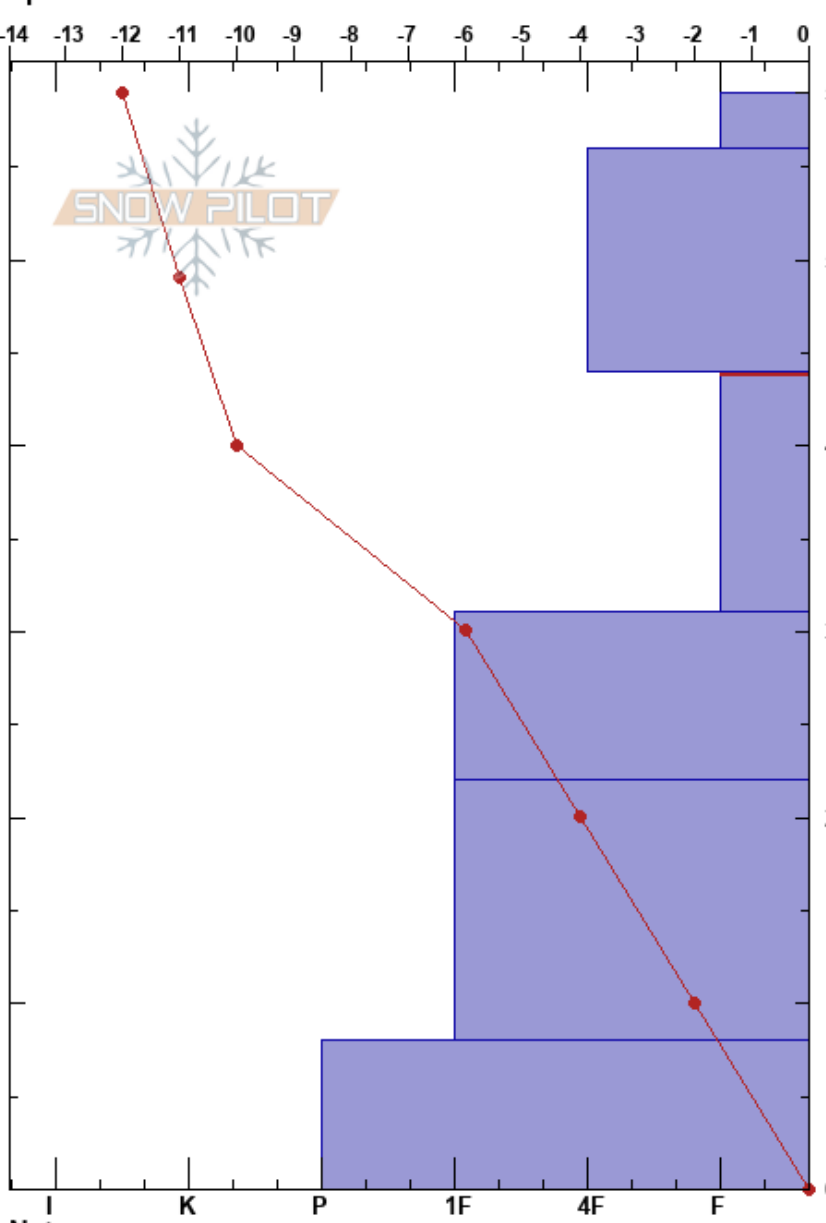

Waterdog Meadows
 Sawatch
 CO
 Elevation: 11397 ft
 Aspect: 129°
 Specifics:

Monarch Ski Patrol
 12/19/2022 - 10:00am
 Co-ord: 38.54045N, -106.33701W
 Slope Angle: 27°
 Wind Loading: previous

Stability: **HS:59**
 Air Temperature: -9°C **PF:30**
 Sky Cover: CLR **PS:15**
 Precipitation: NO
 Wind: W Moderate
 44-31cm: Problematic layer

Form	Crystal		ρ kg/m ³	Stability tests & Layer comments
	Size	Moisture		
/	0.5			
•	1			
□				← CT12, SC @44cm ← ECTN6 @44cm ← PST20/100 (SF) @44cm
□				
□	1			
^	2			

Notes: