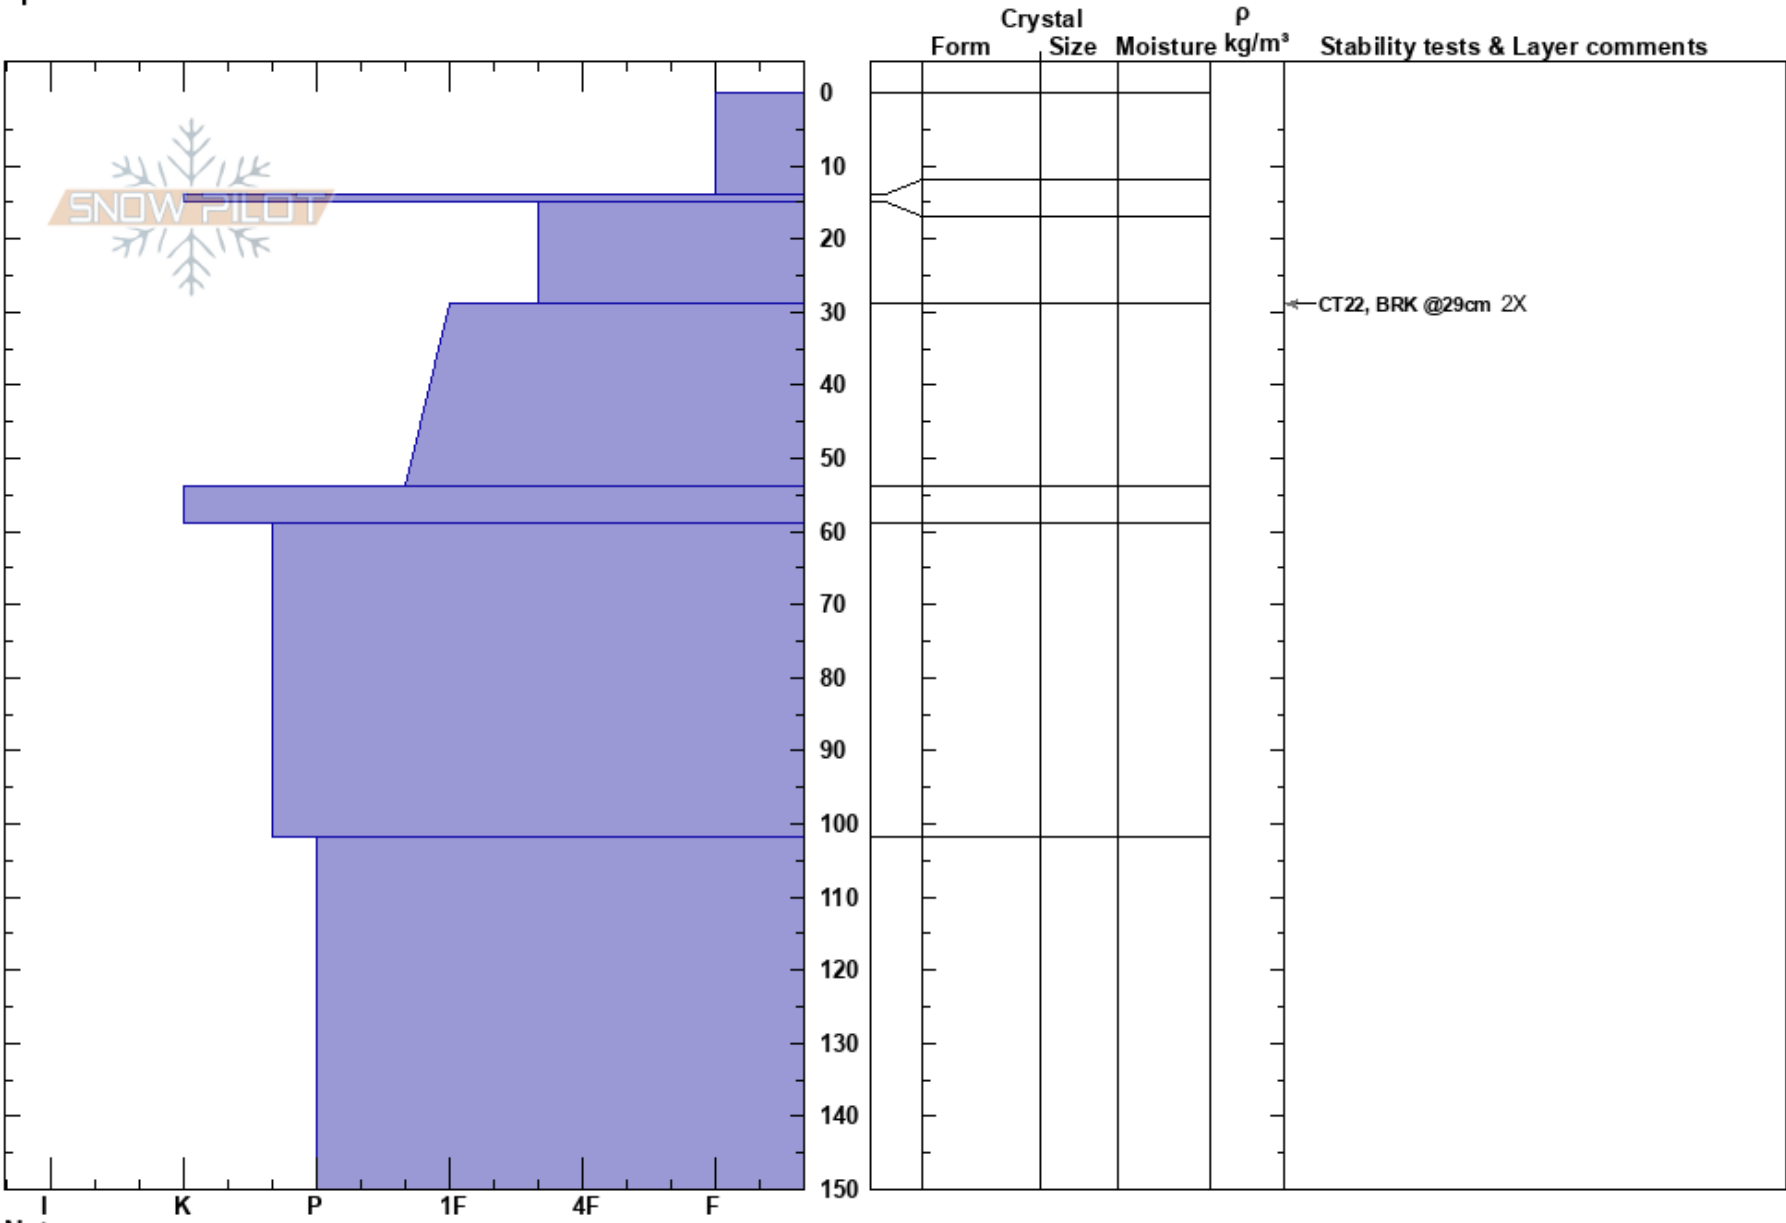

Demo pit for L1  
 Whitefish  
 MT  
 Elevation: 6200 ft  
 Aspect: NE  
 Specifics:

Andy Keck  
 01/24/2023 - 12:00pm  
 Co-ord:  
 Slope Angle: 21°  
 Wind Loading:

Stability:  
 Air Temperature:  
 Sky Cover: OVC  
 Precipitation: NO  
 Wind: NW Light Breeze

HS:150

Layer Notes:

Notes: