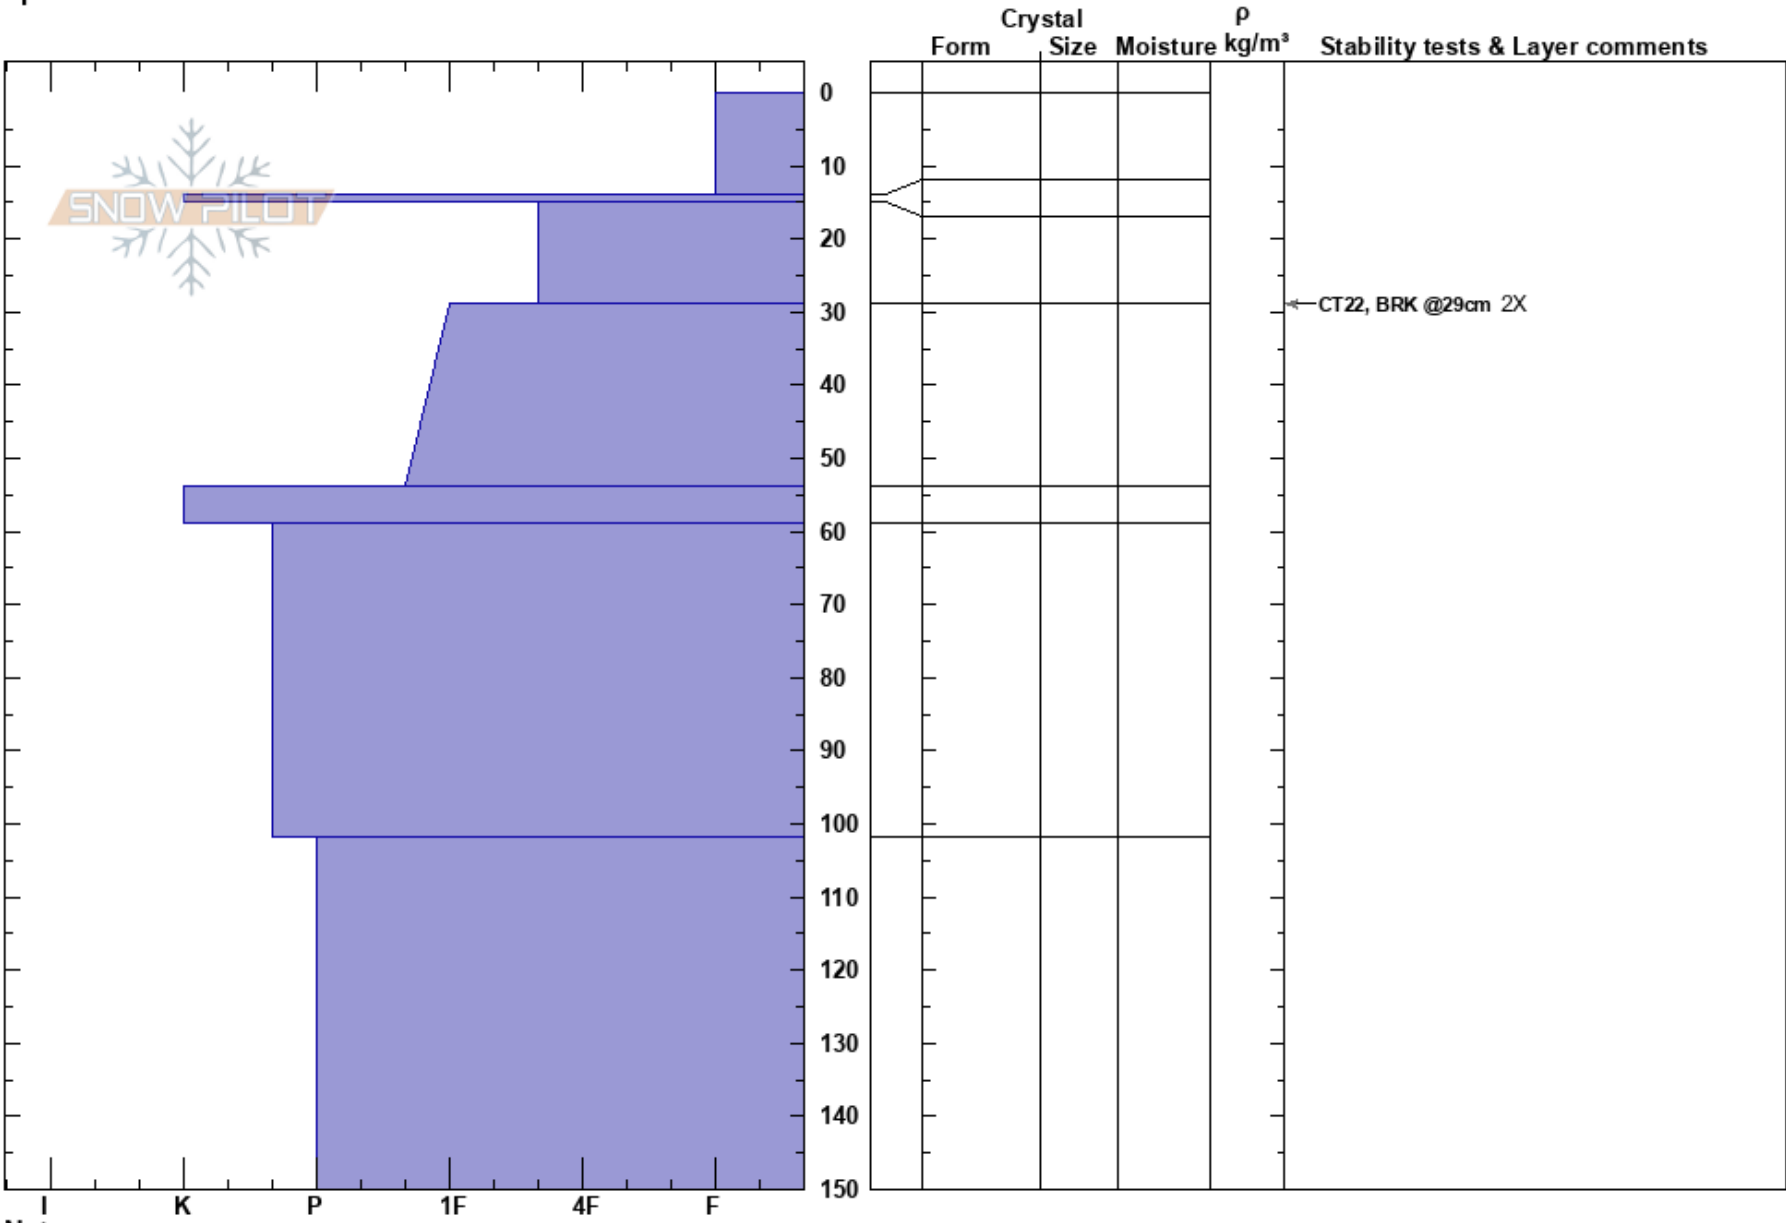

Demo pit for L1
 Whitefish
 MT
 Elevation: 6200 ft
 Aspect: NE
 Specifics:

Andy Keck
 01/24/2023 - 12:00pm
 Co-ord:
 Slope Angle: 21°
 Wind Loading:

Stability:
 Air Temperature:
 Sky Cover: OVC
 Precipitation: NO
 Wind: NW Light Breeze

HS:150

Layer Notes:

Notes: