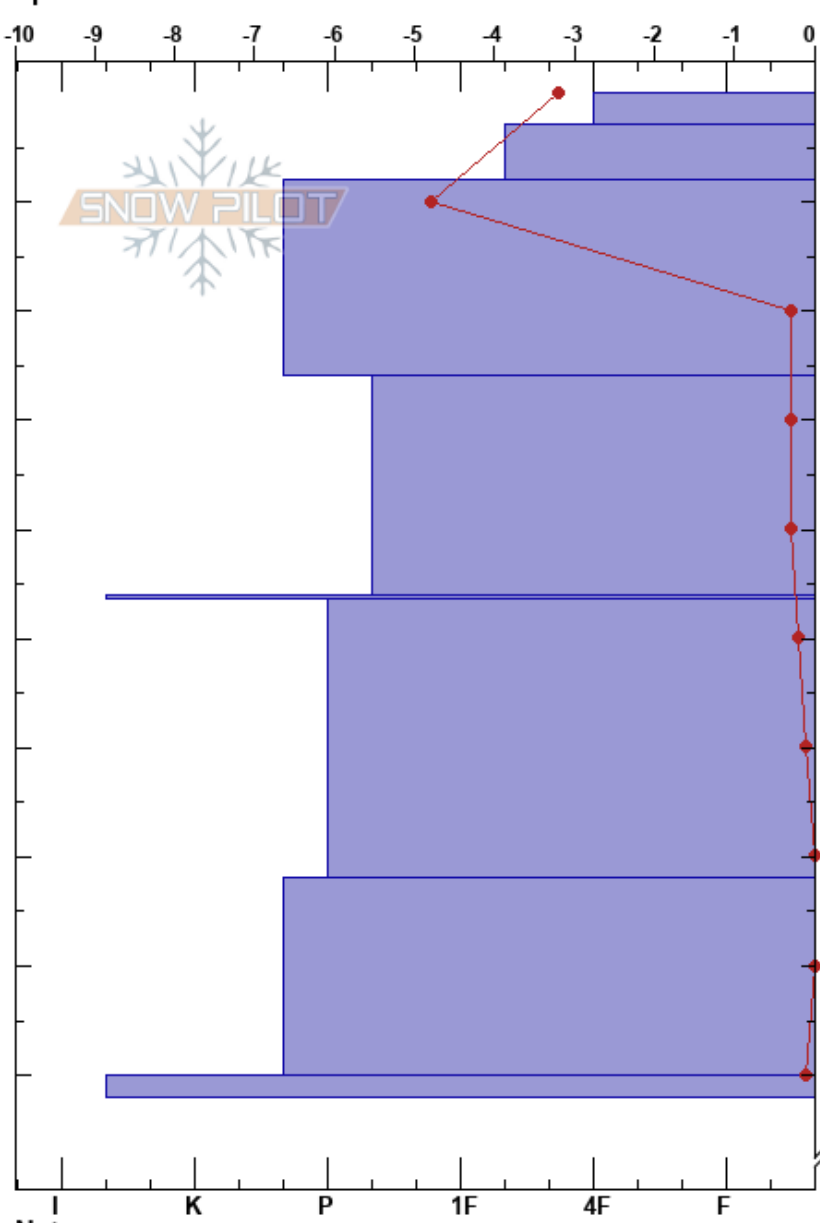

Undir Klettahnjúk
Tröllaskagi
Iceland
Elevation: 609 m
Aspect: NE
Specifics:

Gestur Hansson
25/01/2023 - 12:00
Co-ord: 66.11944N, -18.99699W
Slope Angle: 32°
Wind Loading:

Stability:
Air Temperature: -5.9°C PF:35 8-26cm: Problematic layer
Sky Cover: SCT
Precipitation: NO
Wind: SE Light Breeze

Height (cm)	Crystal		Moisture	ρ kg/m ³	Stability tests & Layer comments
	Form	Size			
0	+ (Δ)				
0-10	+ (∕)				
10-20	⊙				
20-30					← CT12, BRK @27cm
30-40	⊗				
40-50					
50-60	⊗				
60-70					
70-80	⊗				
80-90					
90-92					