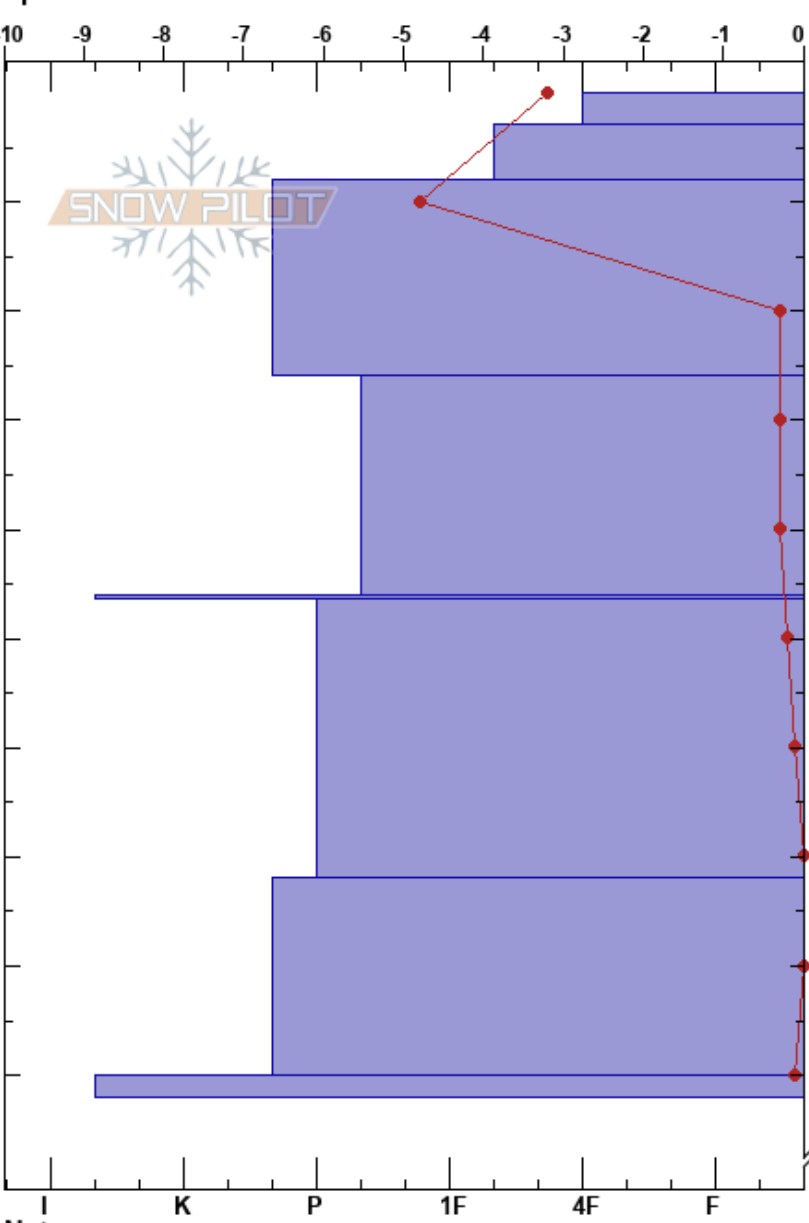

Undir Klettahnjúk
 Tröllaskagi
 Iceland
 Elevation: 609 m
 Aspect: NE
 Specifics:

Gestur Hansson
 25/01/2023 - 12:00
 Co-ord: 66.11944N, -18.99699W
 Slope Angle: 32°
 Wind Loading:

Stability:
 Air Temperature: -5.9°C HS:140
 PF:35 8-26cm: Problematic layer
 Sky Cover: SCT
 Precipitation: NO
 Wind: SE Light Breeze

Height (cm)	Crystal		Moisture	ρ kg/m ³	Stability tests & Layer comments
	Form	Size			
0	+ (Δ)				
0-10	+ (∕)				
10-20	⊙⊙				
20-30					← CT12, BRK @27cm
30-40	⊗				
40-50					
50-60	⊗				
60-70					
70-80	⊗				
80-90					
90-92	■				