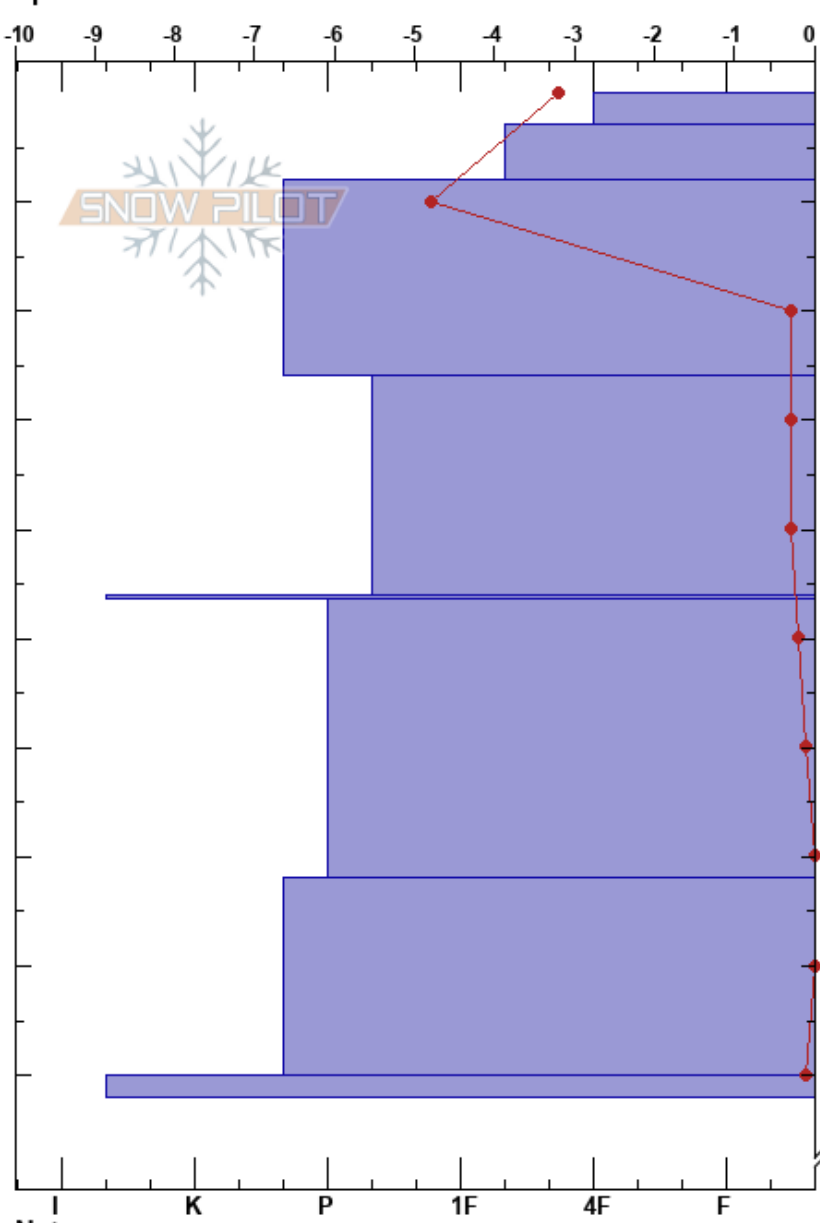

Undir Klettahnjúk  
 Tröllaskagi  
 Iceland  
 Elevation: 609 m  
 Aspect: NE  
 Specifics:

Gestur Hansson  
 25/01/2023 - 12:00  
 Co-ord: 66.11944N, -18.99699W  
 Slope Angle: 32°  
 Wind Loading:

Stability:  
 Air Temperature: -5.9°C PF:35 8-26cm: Problematic layer  
 Sky Cover: SCT  
 Precipitation: NO  
 Wind: SE Light Breeze

Height (cm)	Crystal		Moisture	$\rho$ kg/m <sup>3</sup>	Stability tests & Layer comments
	Form	Size			
0	+ (Δ)				
0-10	+ (∕)				
10-20	⊙				
20-30					← CT12, BRK @27cm
30-40	⊗				
40-50					
50-60	⊗				
60-70					
70-80	⊗				
80-90					
90-92	■				