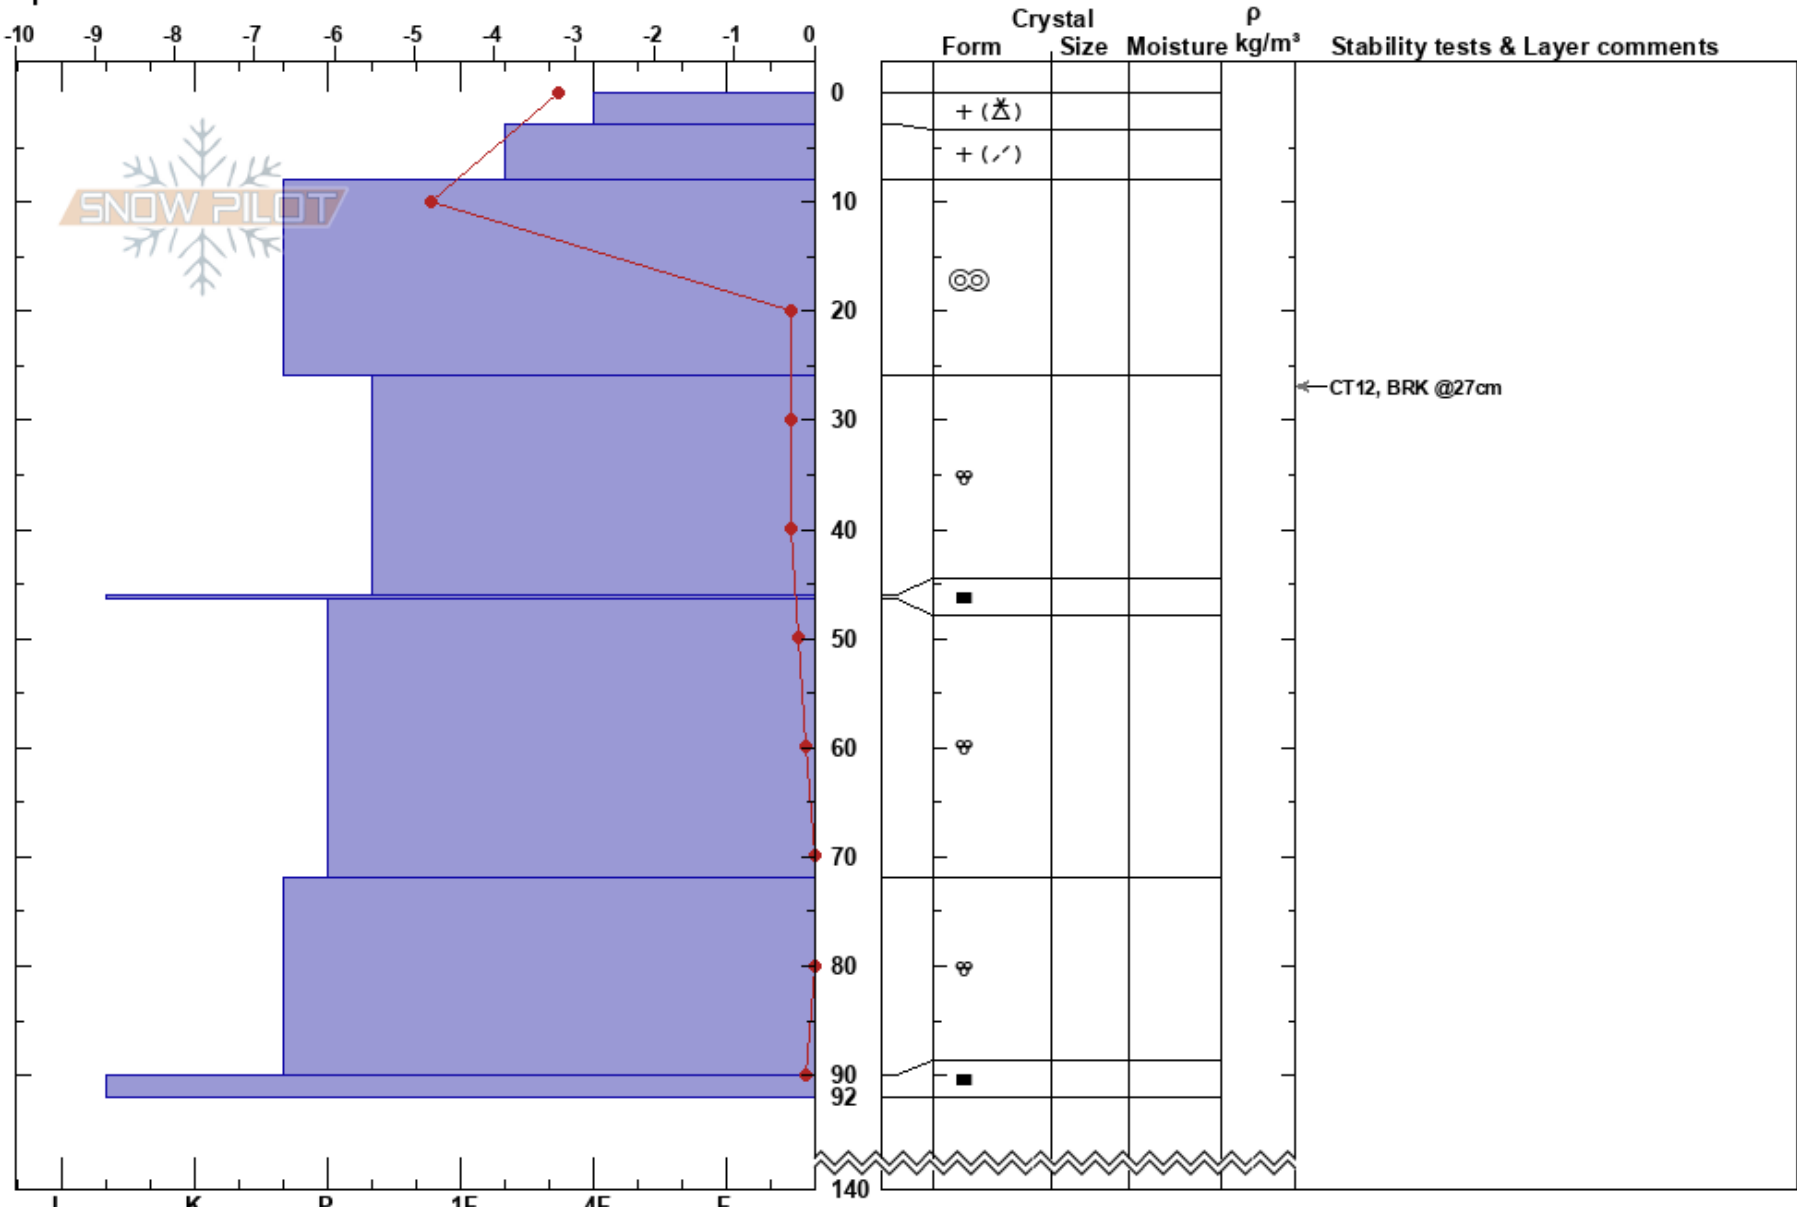

Undir Klettahnjúk
 Tröllaskagi
 Iceland
 Elevation: 609 m
 Aspect: NE
 Specifics:

Gestur Hansson
 25/01/2023 - 12:00
 Co-ord: 66.11944N, -18.99699W
 Slope Angle: 32°
 Wind Loading:

Stability:
 Air Temperature: -5.9°C PF:35 8-26cm: Problematic layer
 Sky Cover: SCT
 Precipitation: NO
 Wind: SE Light Breeze